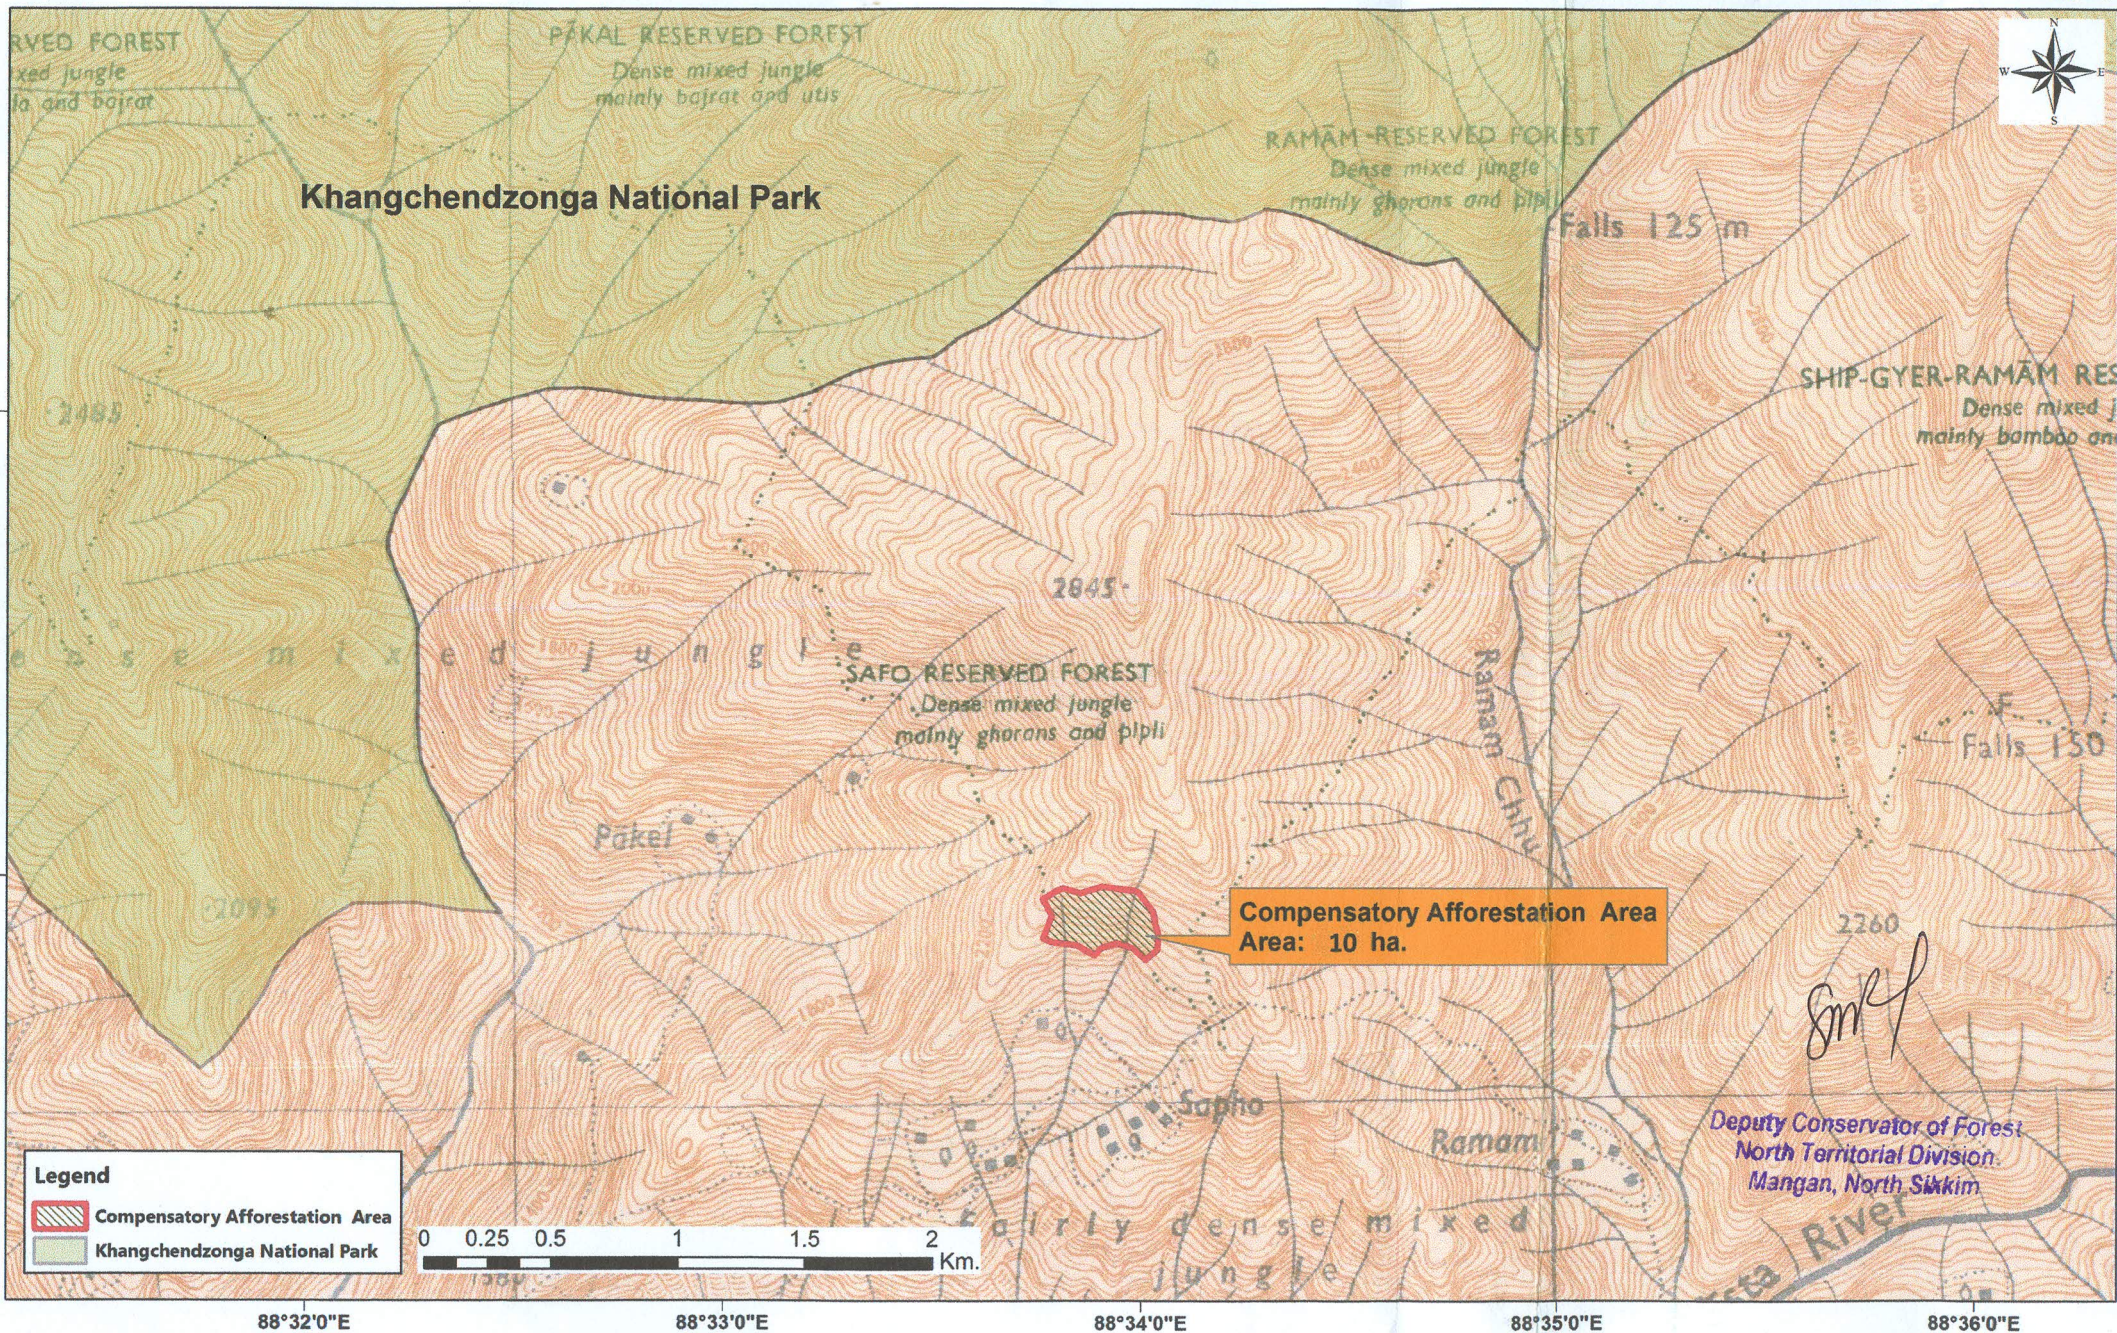

MAP SHOWING THE PROPOSED COMPENSATORY AFFORESTATION AREA OF 10 HA. OF RESEVED FOREST LAND AGAINST THE DIVERSION OF 4.76 HA OF FOREST LAND AT SALIM PAKEL, UPPER DZONGU, NORTH SIKKIM

Toposheet No. 78A/10/3

Legend

- Compensatory Afforestation Area
- Khangchendzonga National Park

Smf
 Deputy Conservator of Forest
 North Territorial Division
 Mangan, North Sikkim

88°32'0"E 88°33'0"E 88°34'0"E 88°35'0"E 88°36'0"E