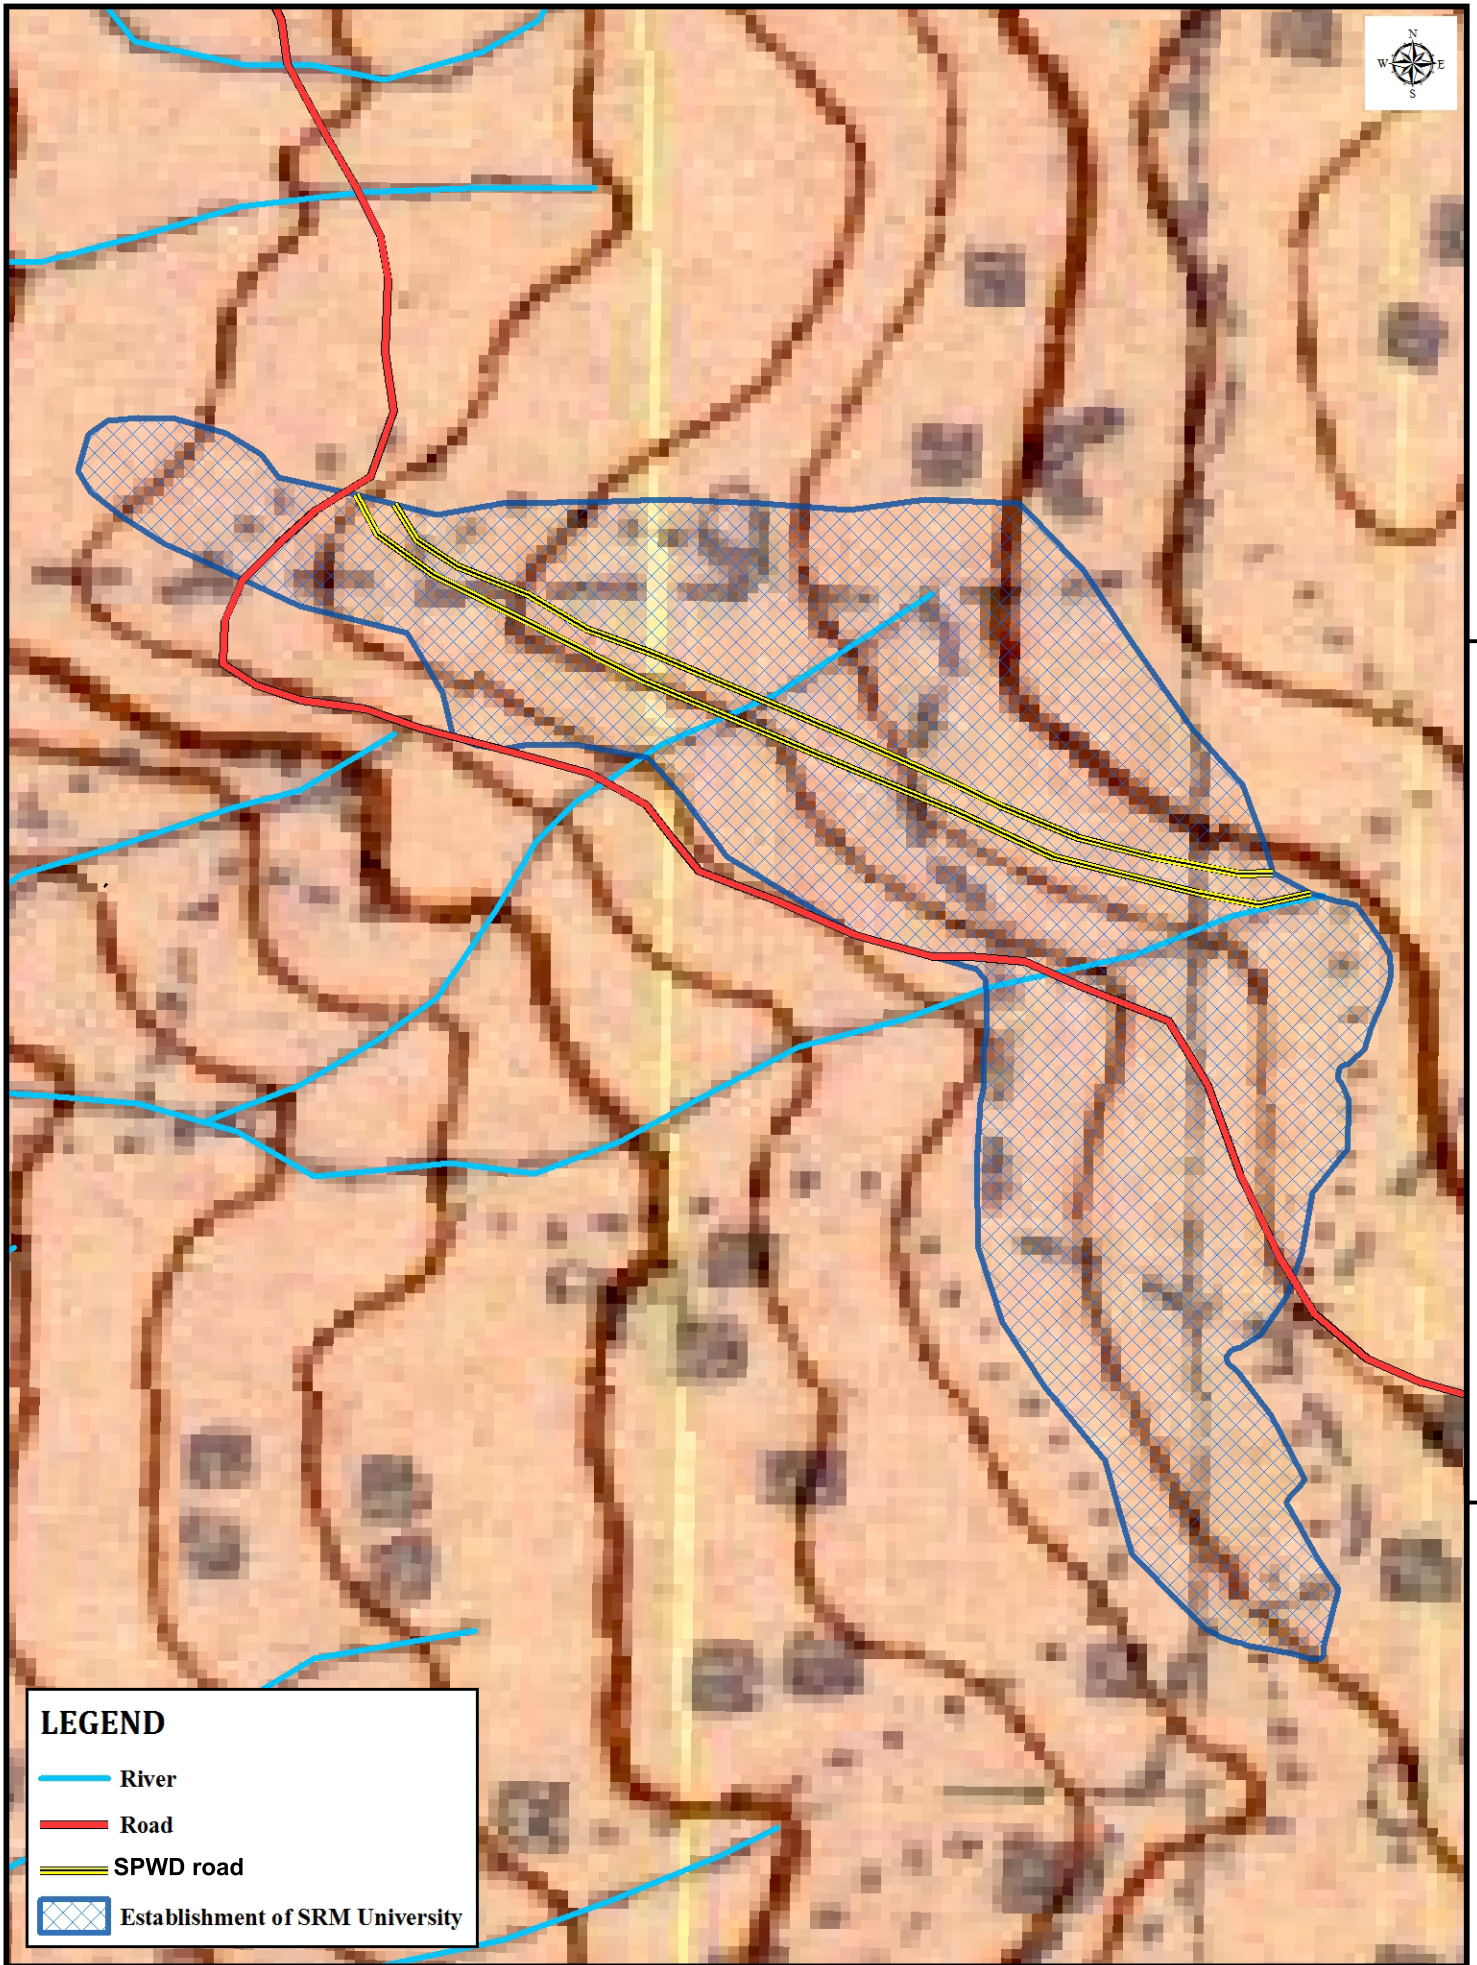

# MAP SHOWING THE LOCATION OF THE PROPOSED GOVT. KHASMAL LAND FOR CONSTRUCTION/ ESTABLISHMENT OF SRM UNIVERSITY AT LINGDUM (EAST SIKKIM)

**LEGEND**

-  River
-  Road
-  SPWD road
-  Establishment of SRM University