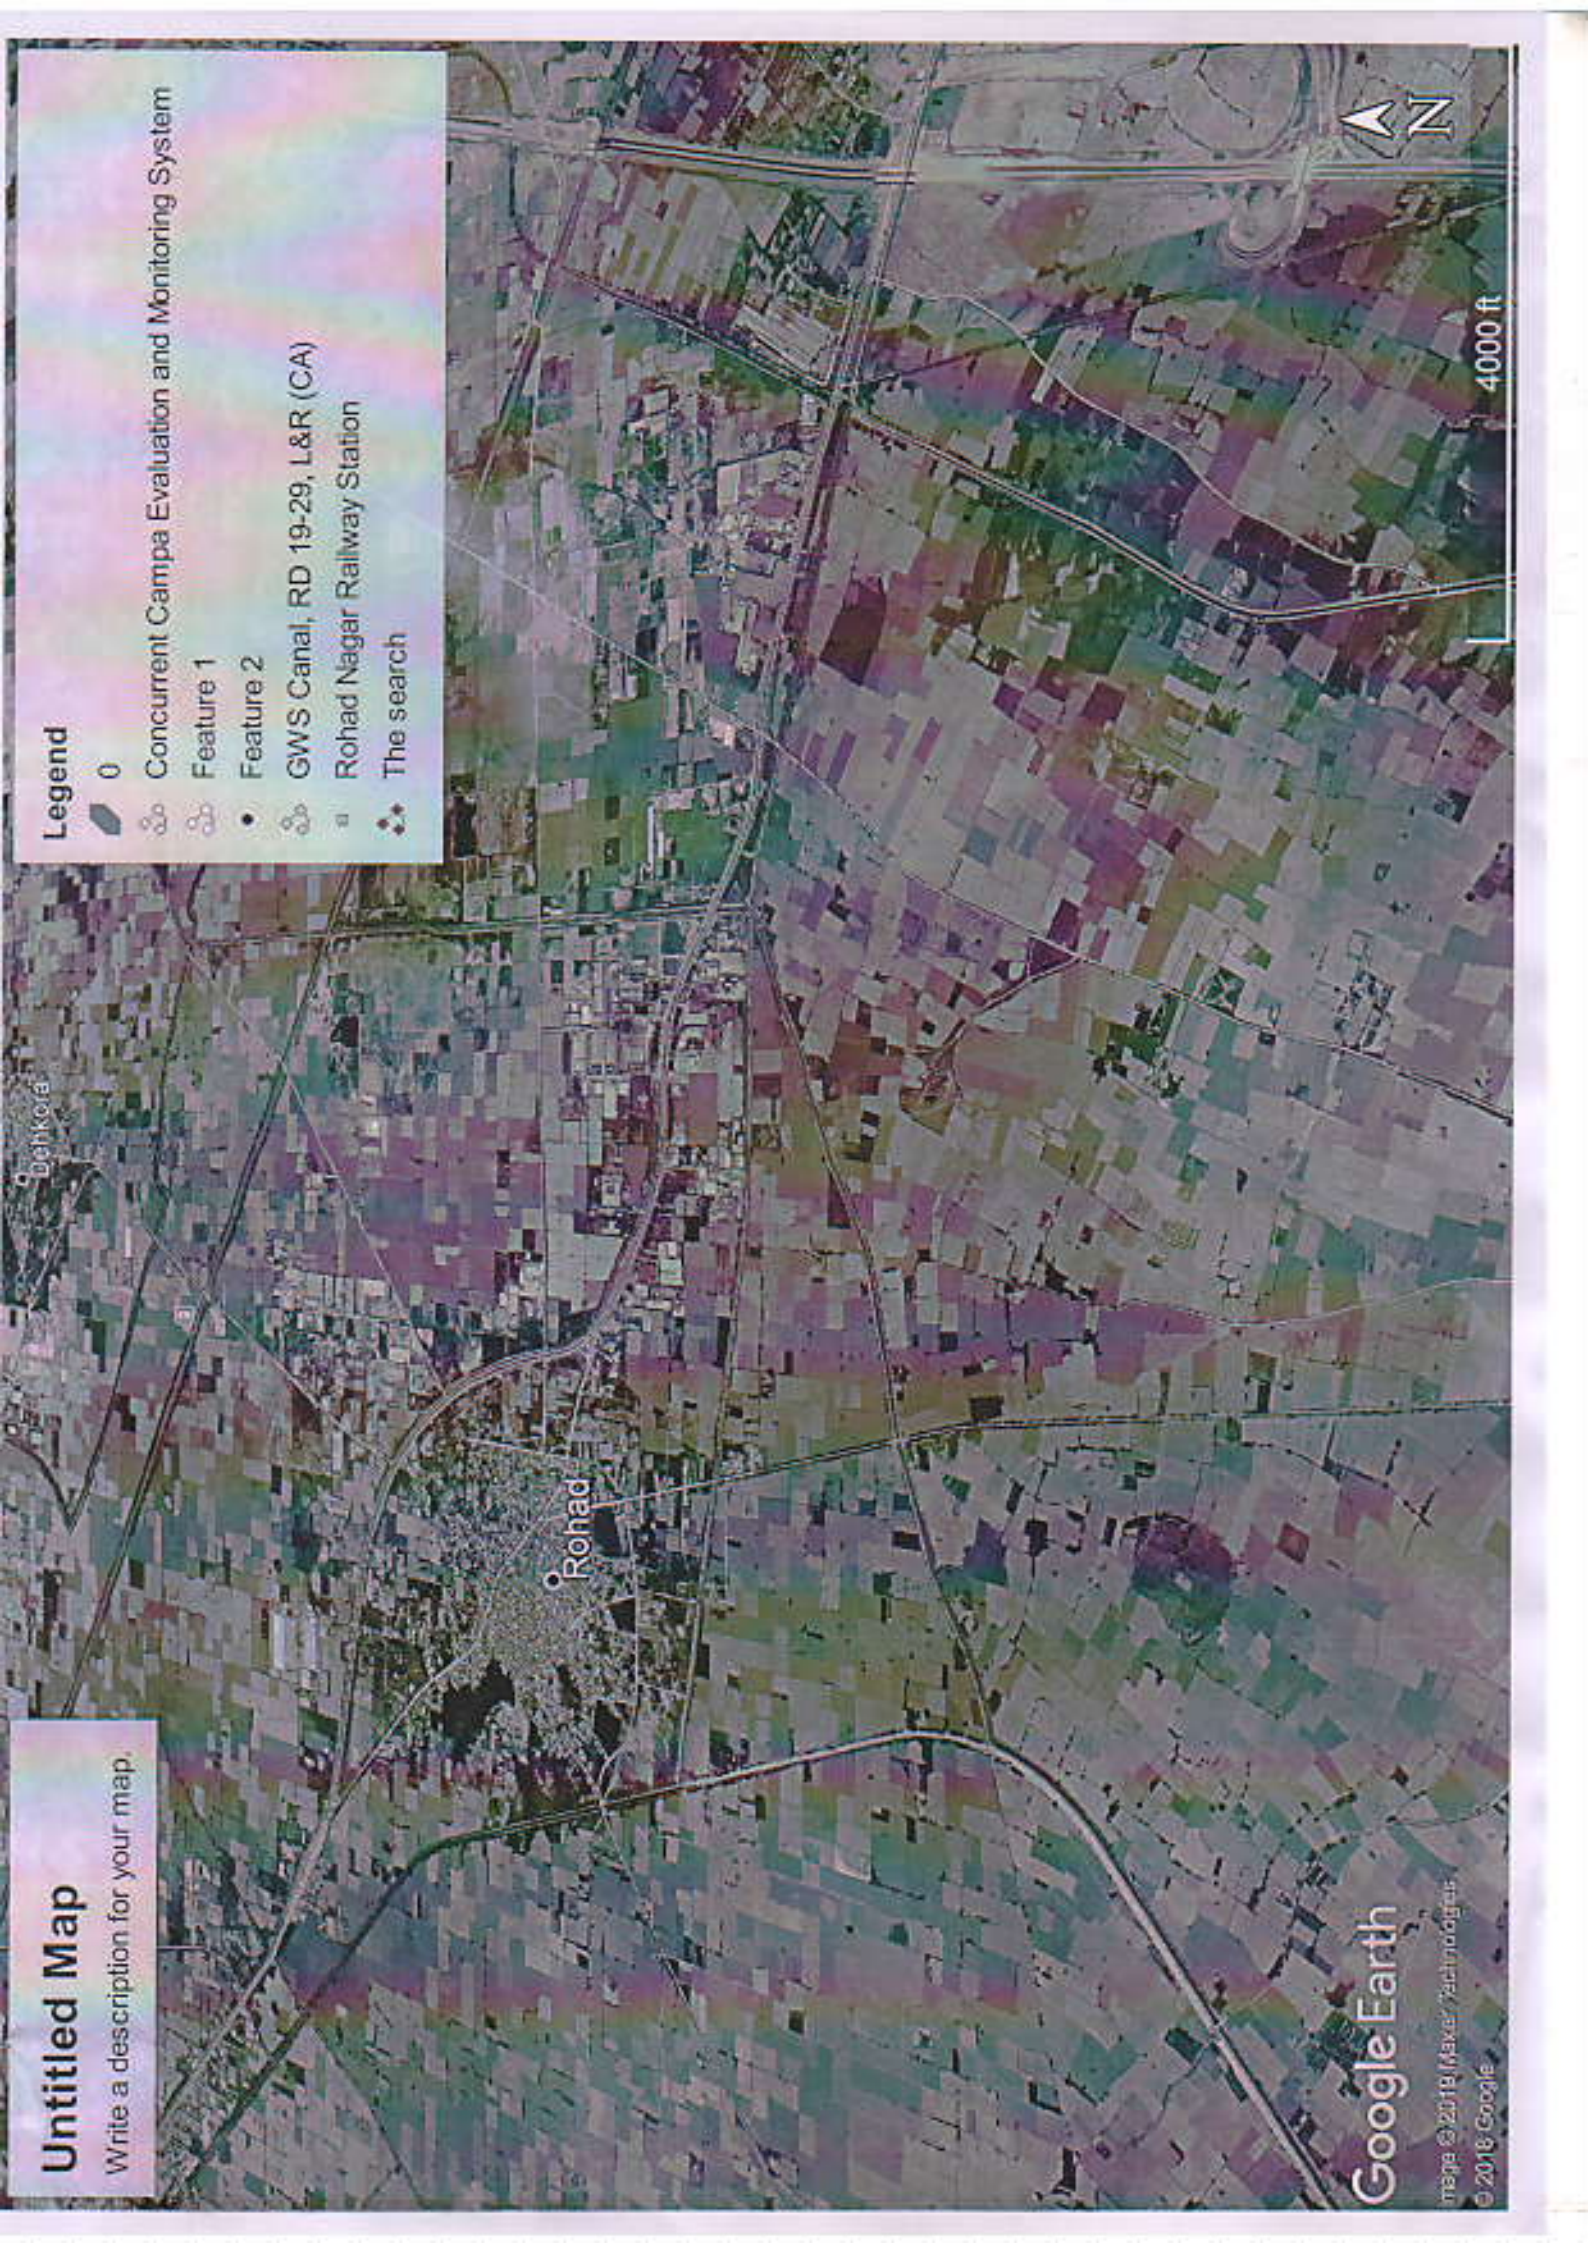

## Legend

0

Concurrent Campa Evaluation and Monitoring System

Feature 1

Feature 2

GWS Canal, RD 19-29, L&R (CA)

Rohad Nagar Railway Station

The search

Google Earth

maps © 2019 Maxar Technologies  
© 2018 Google

4000 ft