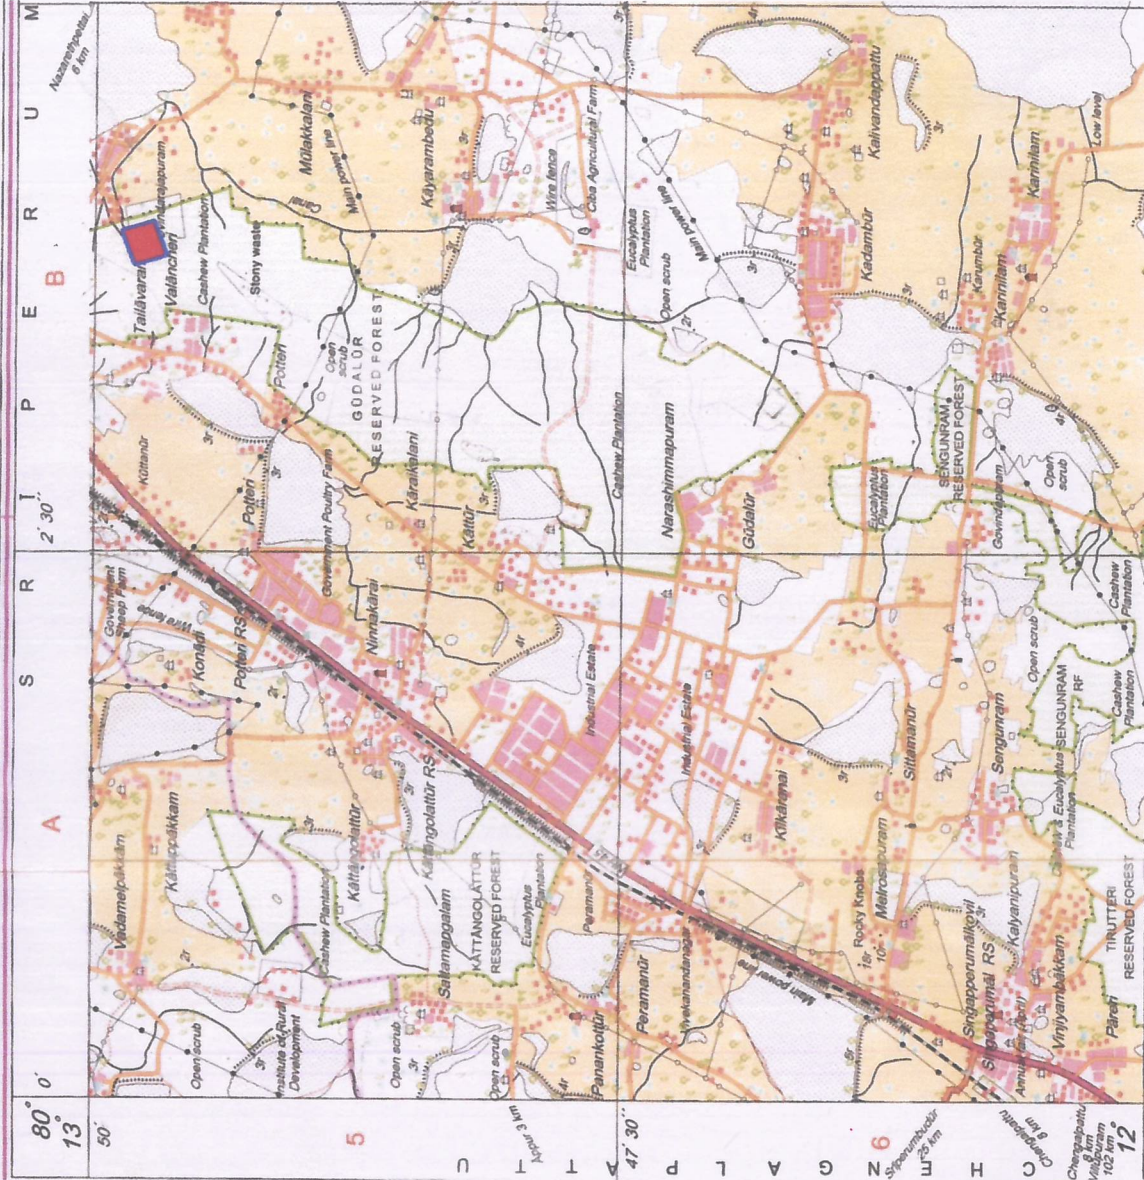

Countu Signed
Srinivasan
FOREST RANGE OFFICER
TAMBARAM RANGE
TAMBARAM
CHENNAI - 600 045.

FOREST OFFICER
TAMBARAM RANGE
TAMBARAM
CHENNAI - 600 006.