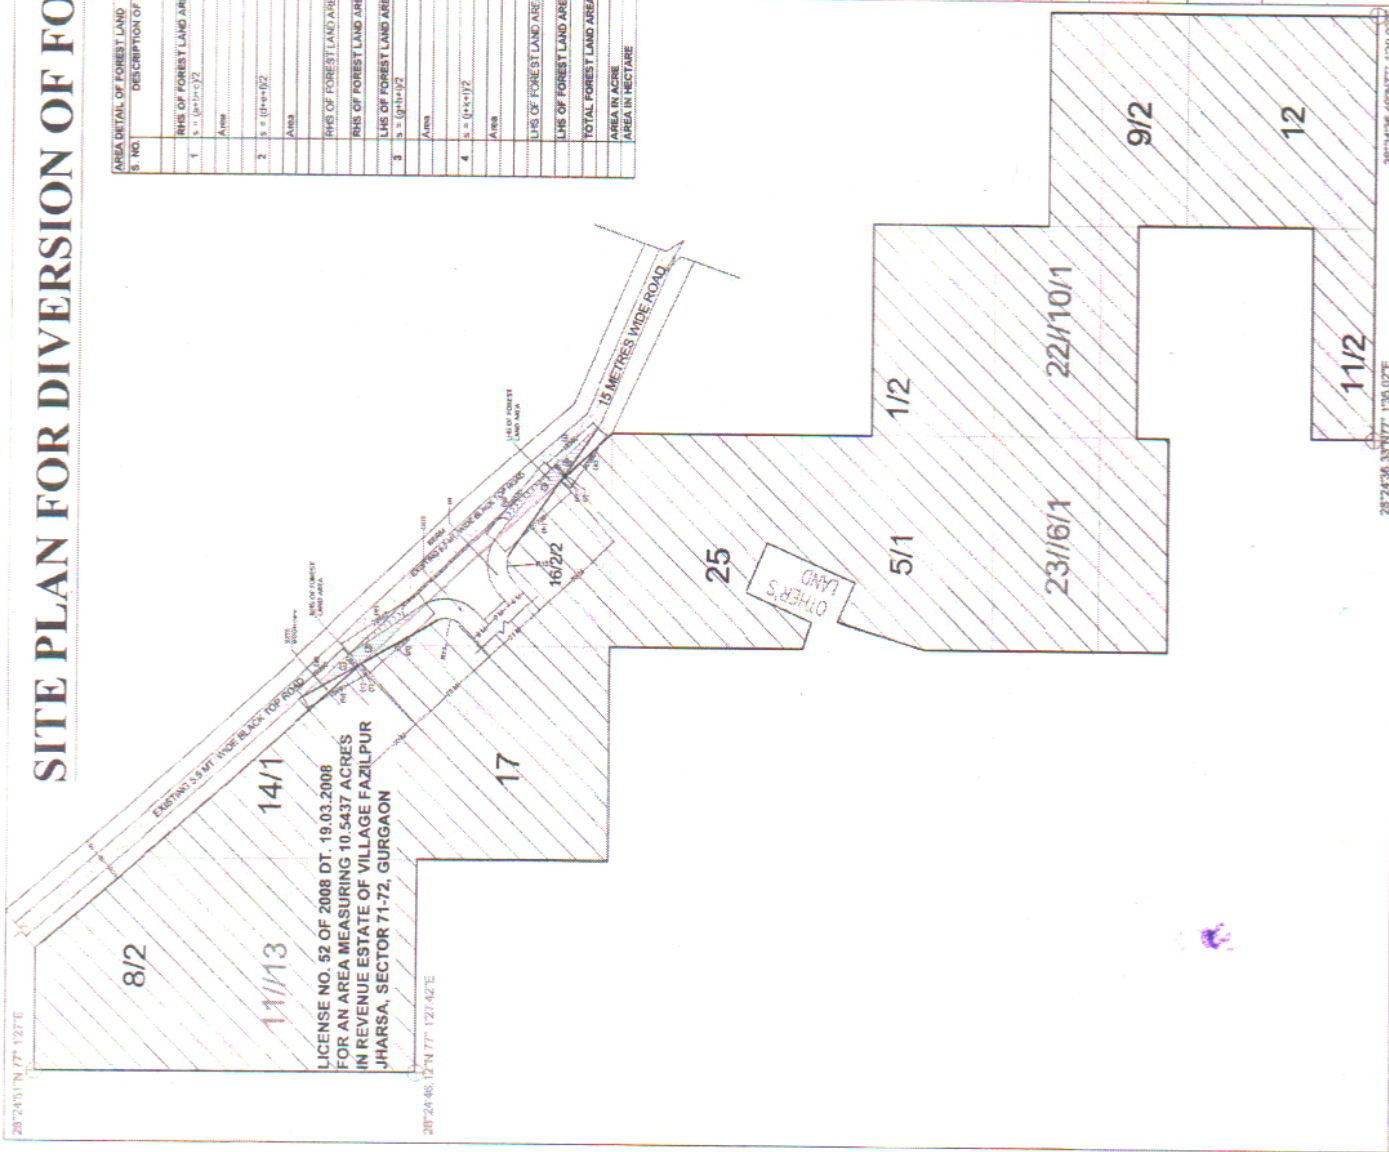

No. H43X3

Scale 1:50,000

H43W5	H43X2	H43X6
H43W6	H43X3	H43X7
H43W7	H43X4	H43X8

सर्वेक्षण विभाग  
सर्वेक्षण के भारत

**CONVENTIONAL SYMBOLS**

These symbols are used on the maps of the Survey of India. They are explained in the following list. The symbols are arranged in the order of their importance. The symbols are explained in the following list. The symbols are arranged in the order of their importance.

**PROJECTIONS**

Projection - UTM  
Datum - WGS 84  
Map scale - 1:50,000  
Ground scale - 1:50,

# SITE PLAN FOR DIVERSION OF FOREST LAND

S. NO.	DESCRIPTION OF AREA	AREA IN HECTARE
1	RHS OF FOREST LAND AREA S = (1+1+1)1/2 Area = 22.57 10.30-20.50-4.70-2 22.57 44.9 2019.07	M SQ. M
2	RHS OF FOREST LAND AREA S = (1+1+1)1/2 Area = 22.57 10.30-20.50-4.70-2 22.57 44.9 2019.07	M SQ. M
3	LHS OF FOREST LAND AREA S = (1+1+1)1/2 Area = 22.57 10.30-20.50-4.70-2 22.57 44.9 2019.07	M SQ. M
4	LHS OF FOREST LAND AREA S = (1+1+1)1/2 Area = 22.57 10.30-20.50-4.70-2 22.57 44.9 2019.07	M SQ. M
TOTAL FOREST LAND AREA (LHS+RHS)		216.80
AREA IN ACRE		0.6006
AREA IN HECTARE		0.0217

LICENSE NO. 62 OF 2008 DT. 19.03.2008  
FOR AN AREA MEASURING 10.5437 ACRES  
IN REVENUE ESTATE OF VILLAGE FAZILPUR  
JHARSA, SECTOR 71-72, GURGAON

OTHER'S LAND

FOR CLIENT'S REFERENCE ONLY  
LKT Engineering Consultants Ltd  
New Park - Gurgaon  
Gurgaon, Haryana  
P. No. 122, Sector 46, Phase 1  
Gurgaon, Haryana