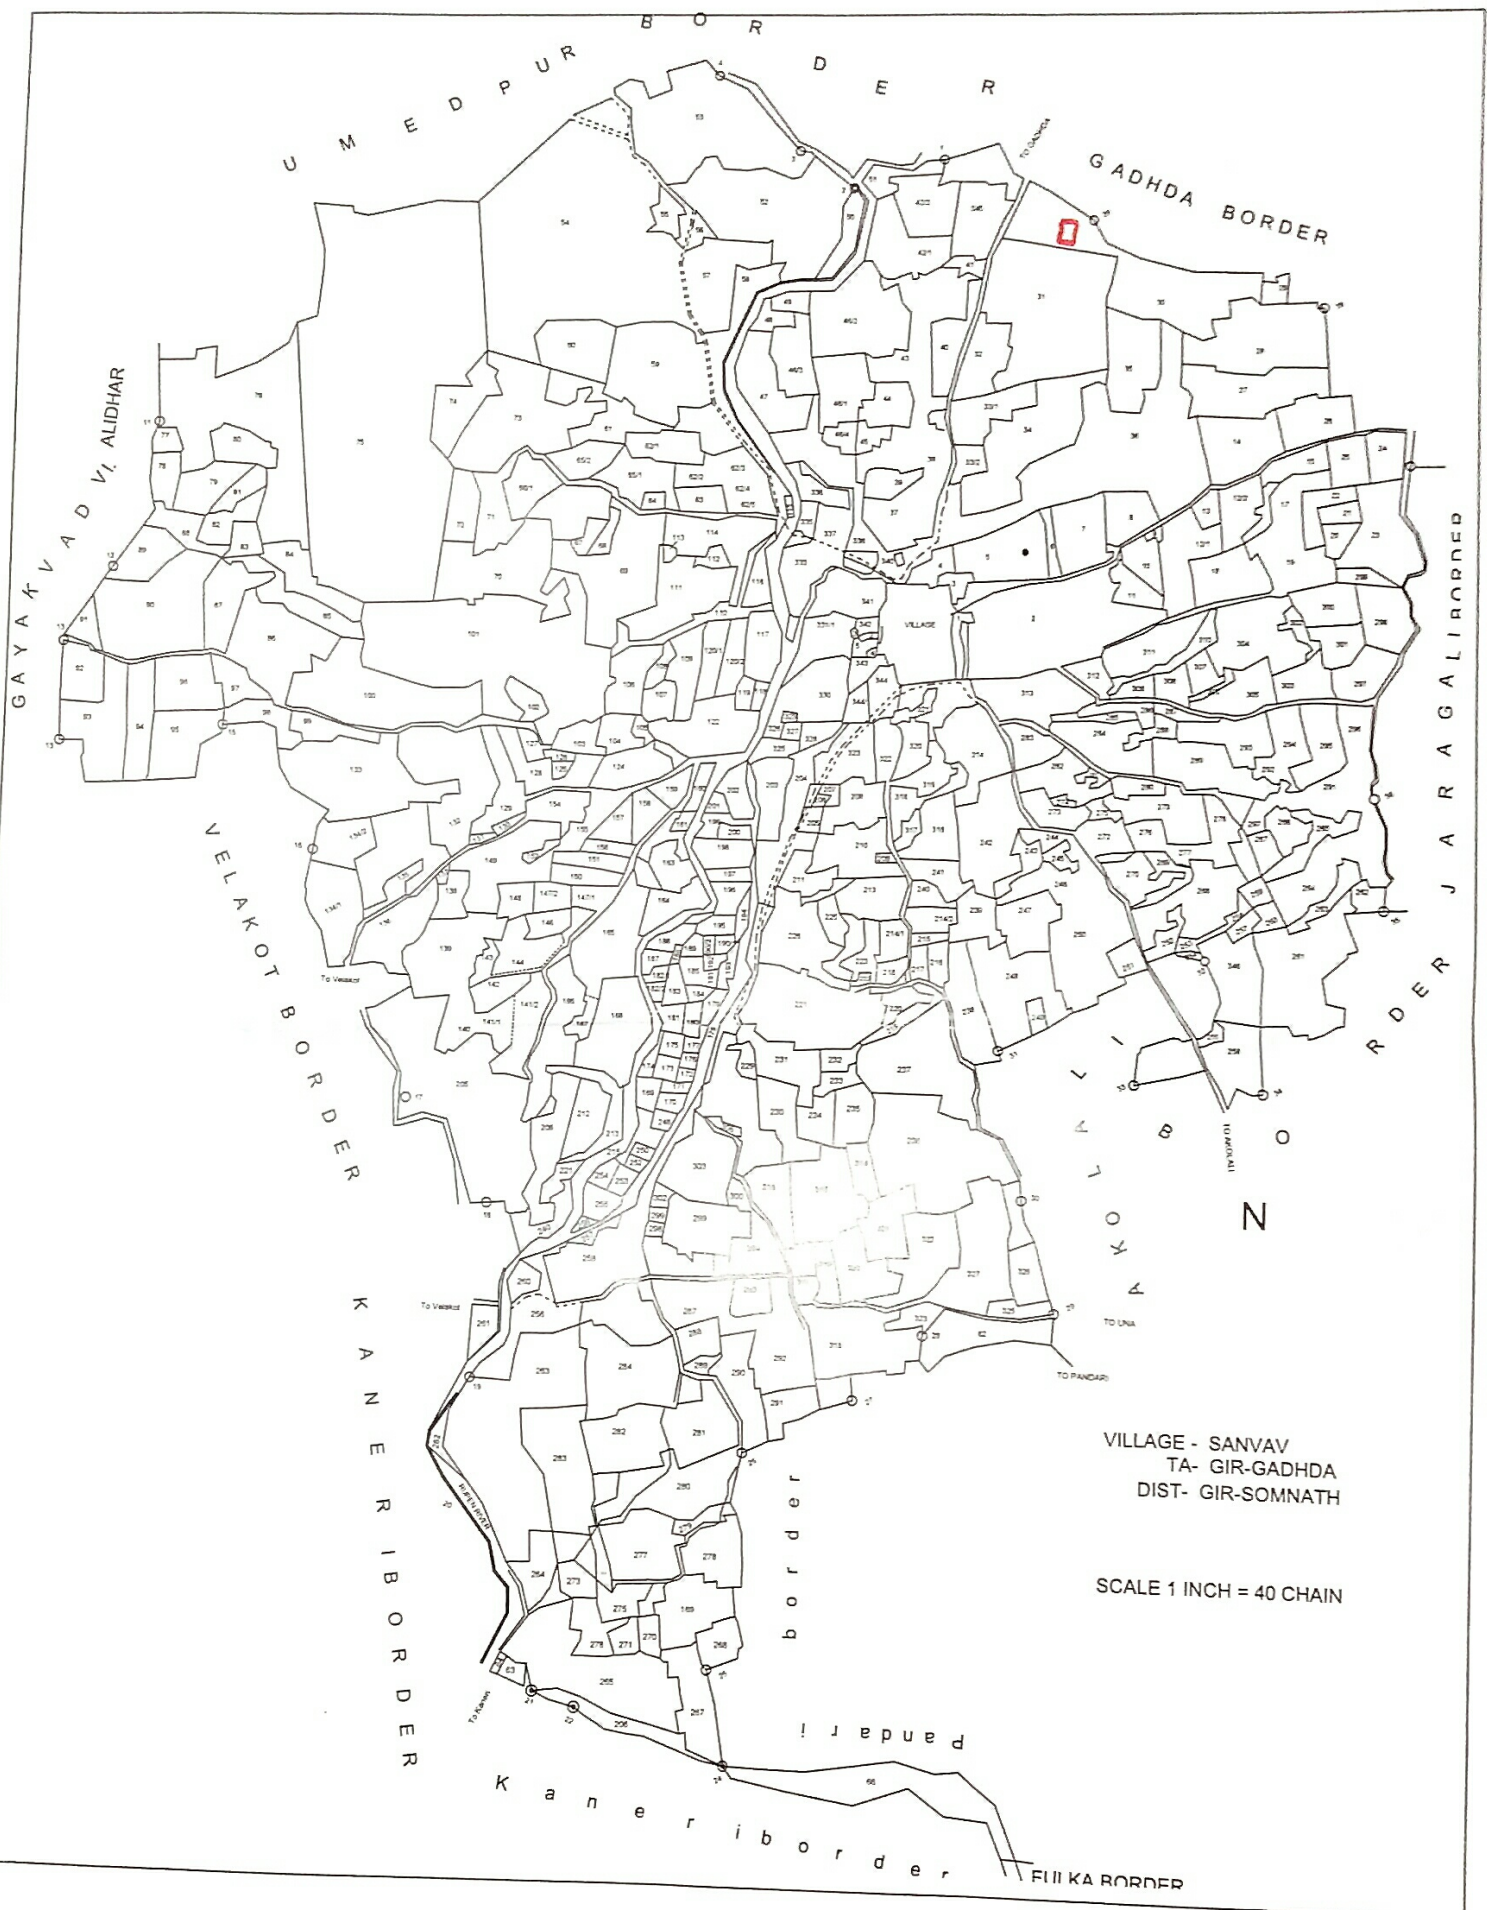

3

VILLAGE - SANVAV
 TA- GIR-GADHDA
 DIST- GIR-SOMNATH

SCALE 1 INCH = 40 CHAIN

□ → PROPOSED AREA.