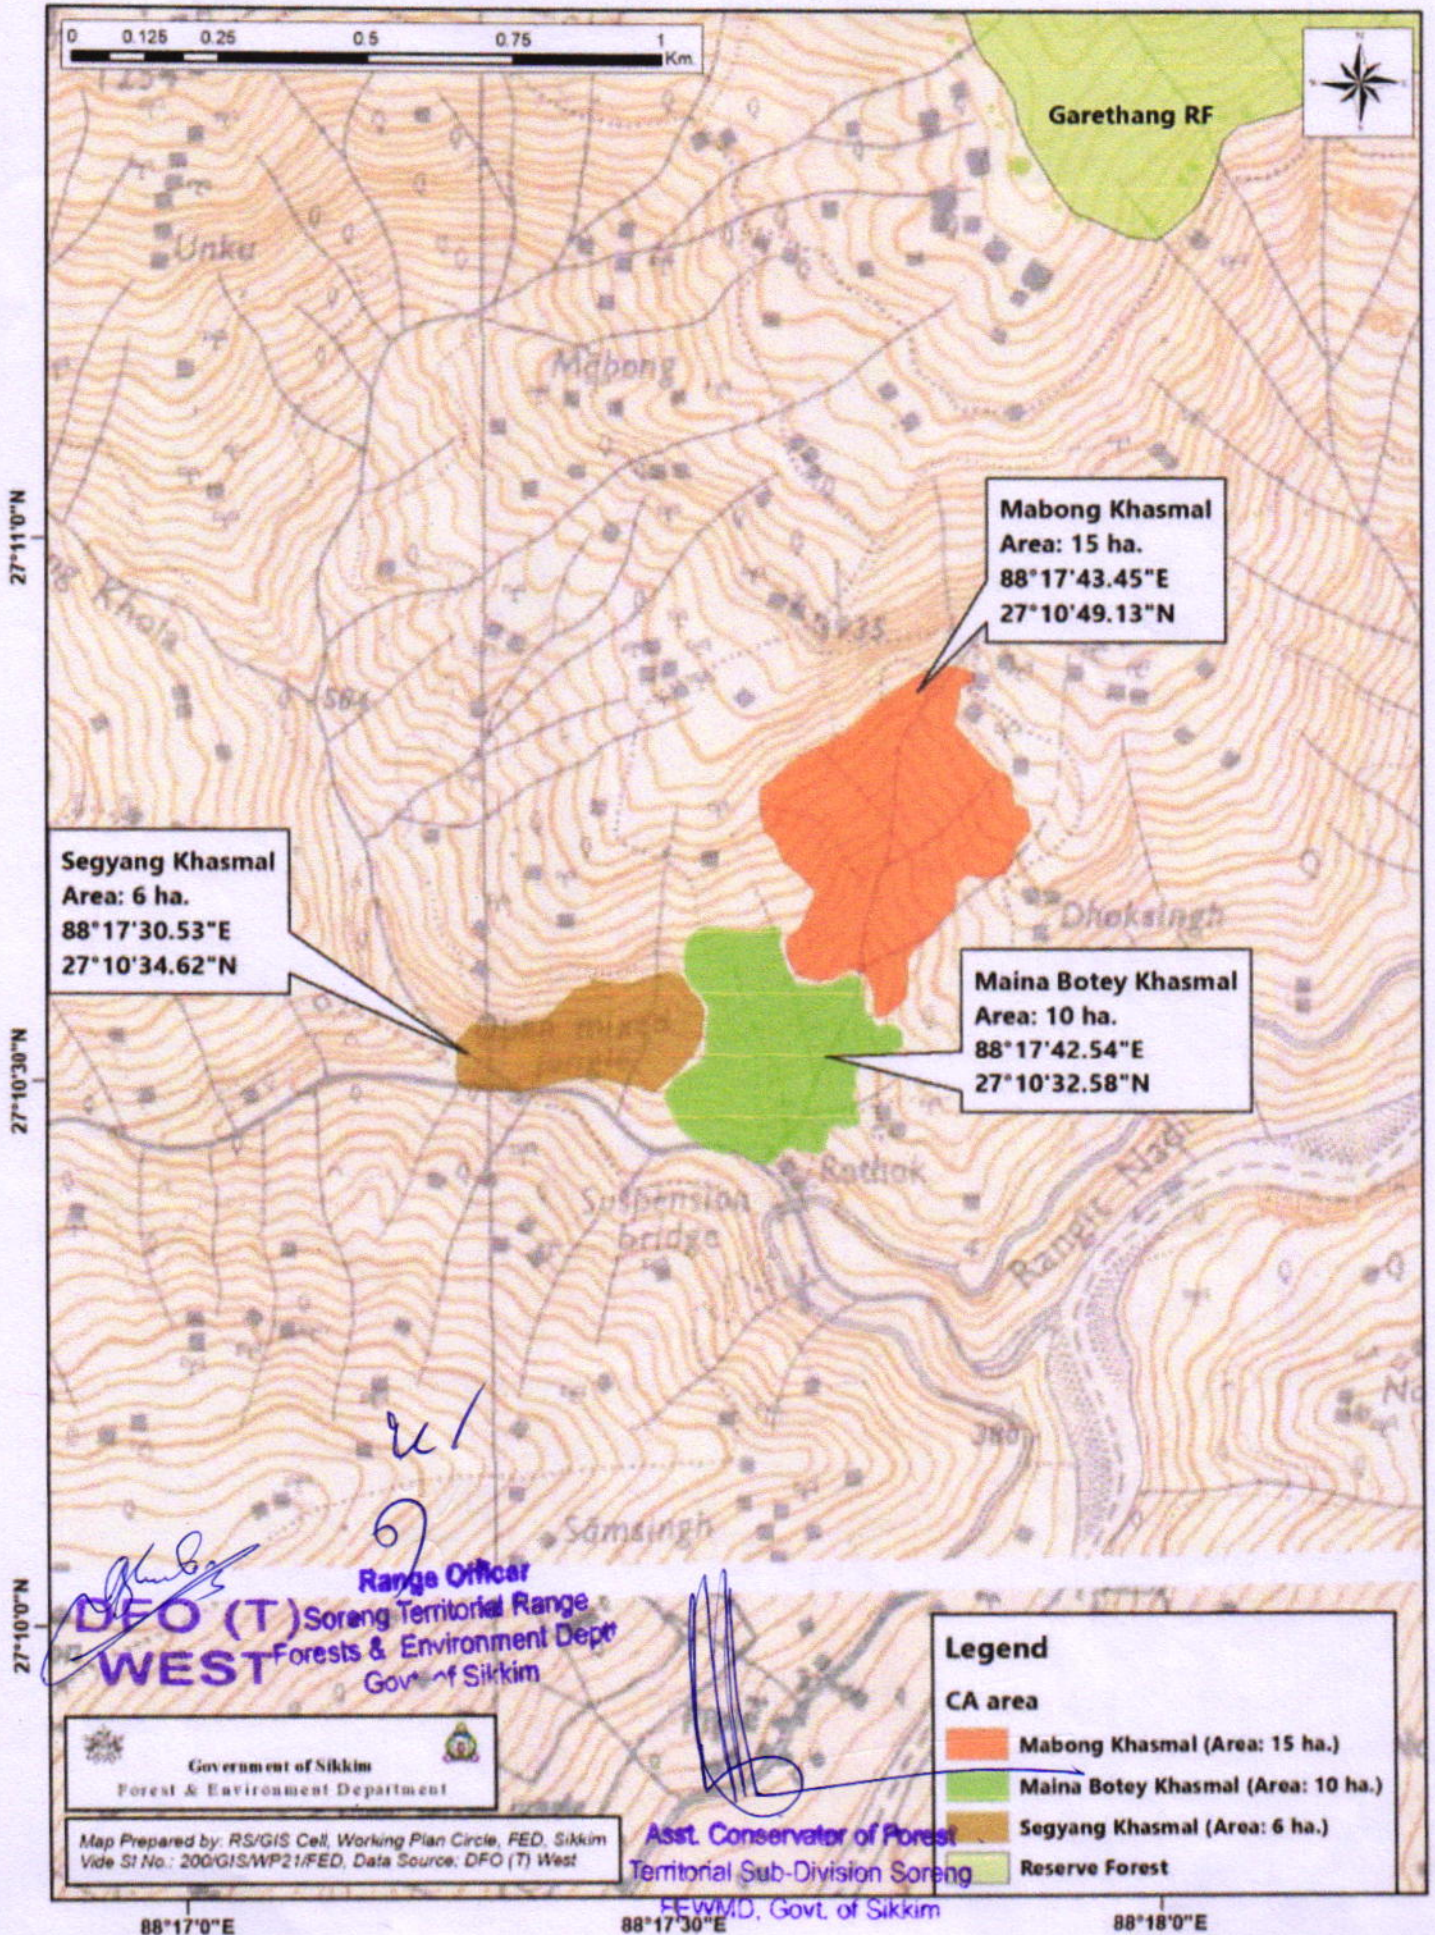

MAP SHOWING THE PROPOSED LOCATION OF CA AREA(31 HA.) AT MABONG KHAS, MAINA BOTEY KHAS & SEGYANG KHAS AGAINST THE DIVERSION OF 15.394 HA. OF FOREST LAND FOR CONST. OF GREENFIELD INSTITUTE OF EXCELLENCE IN HIGHER EDUCATION AT CHAKUNG BY EDUCATION DEPTT. UNDER SORENG (T)RANGE, WEST SIKKIM

Mabong Khasmal  
Area: 15 ha.  
88°17'43.45"E  
27°10'49.13"N

Segyang Khasmal  
Area: 6 ha.  
88°17'30.53"E  
27°10'34.62"N

Maina Botey Khasmal  
Area: 10 ha.  
88°17'42.54"E  
27°10'32.58"N

*[Signature]*  
Range Officer  
DFO (T) Sorong Territorial Range  
Forests & Environment Dept  
Govt of Sikkim

Legend	
CA area	
<span style="display:inline-block; width:15px; height:15px; background-color:orange; border:1px solid black;"></span>	Mabong Khasmal (Area: 15 ha.)
<span style="display:inline-block; width:15px; height:15px; background-color:green; border:1px solid black;"></span>	Maina Botey Khasmal (Area: 10 ha.)
<span style="display:inline-block; width:15px; height:15px; background-color:brown; border:1px solid black;"></span>	Segyang Khasmal (Area: 6 ha.)
<span style="display:inline-block; width:15px; height:15px; background-color:lightgreen; border:1px solid black;"></span>	Reserve Forest

88°17'0"E

88°17'30"E

88°18'0"E