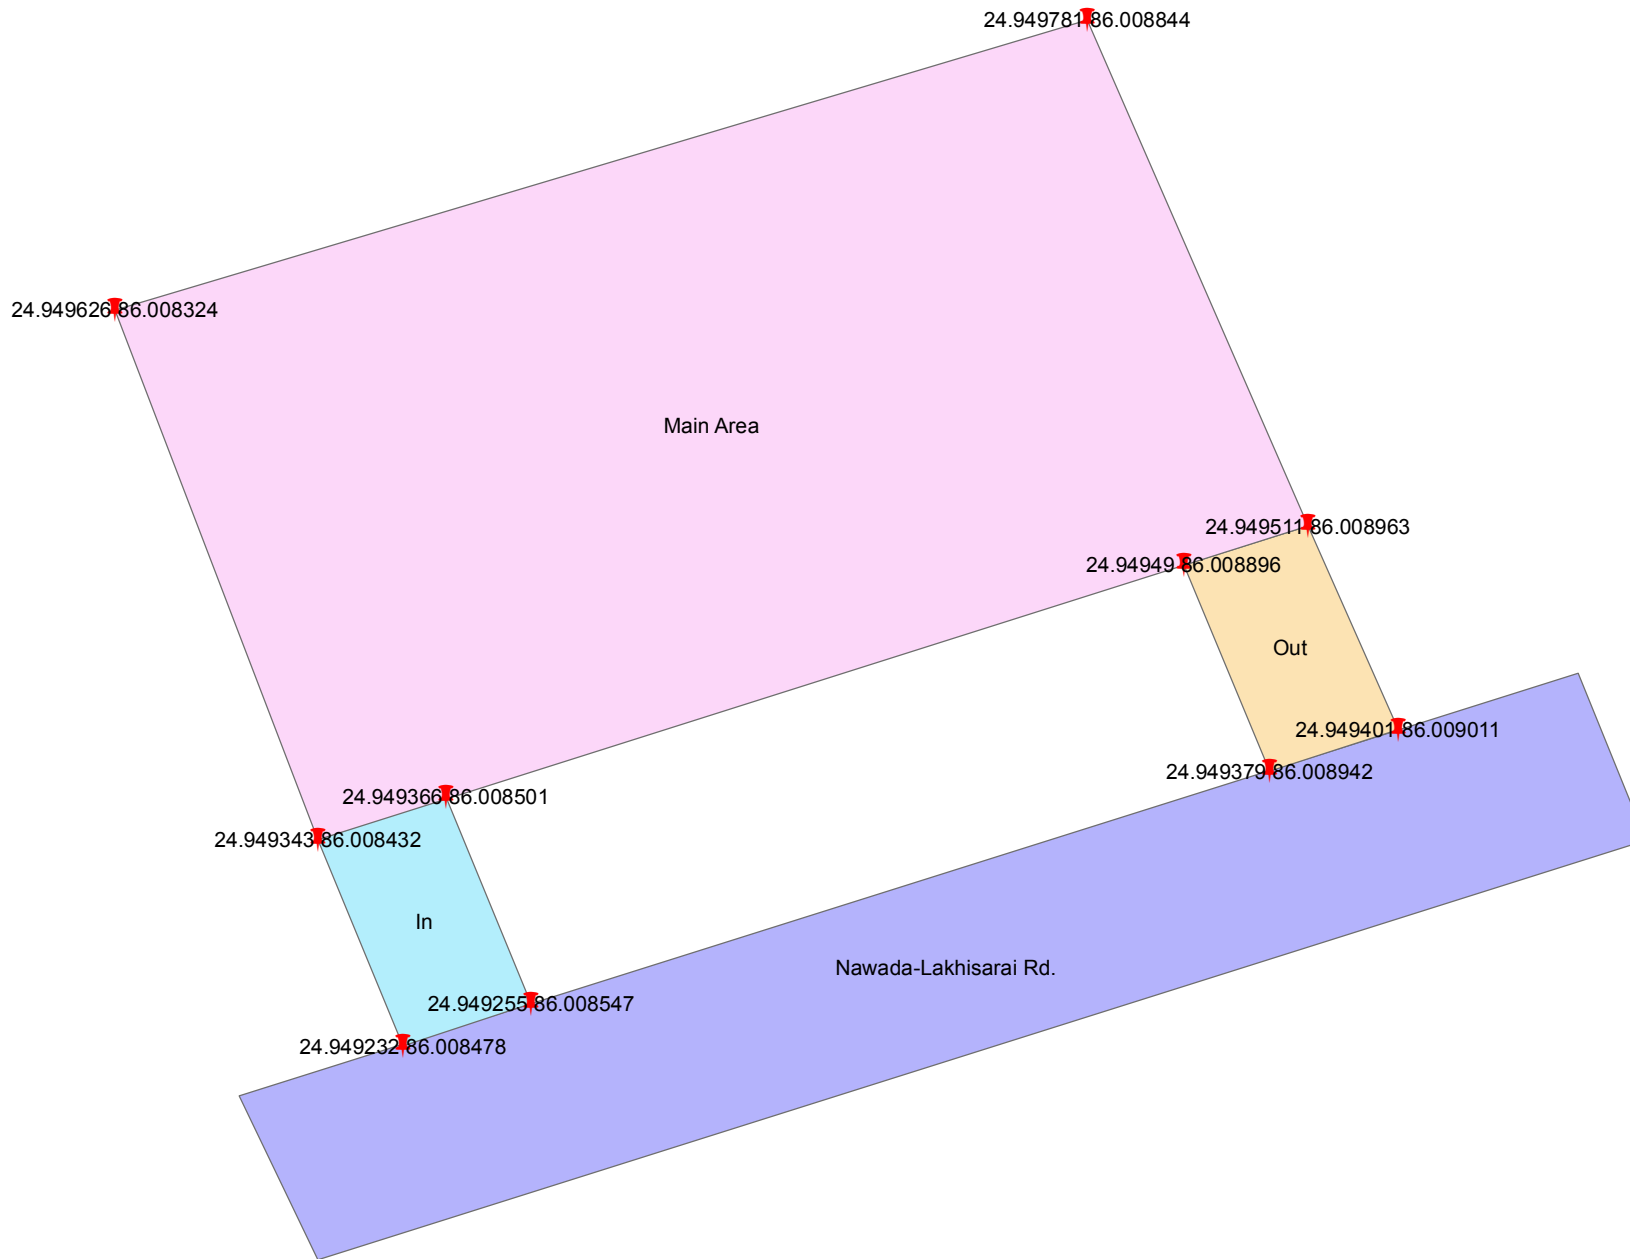

Project Proposal of Retail Outlet Site at Nawada-Lakhisarai Road by Rajesh Kumar in Jamui.

Index

- GPS_Location
- In
- Out
- Main Area
- Nawada-Lakhisarai Rd.