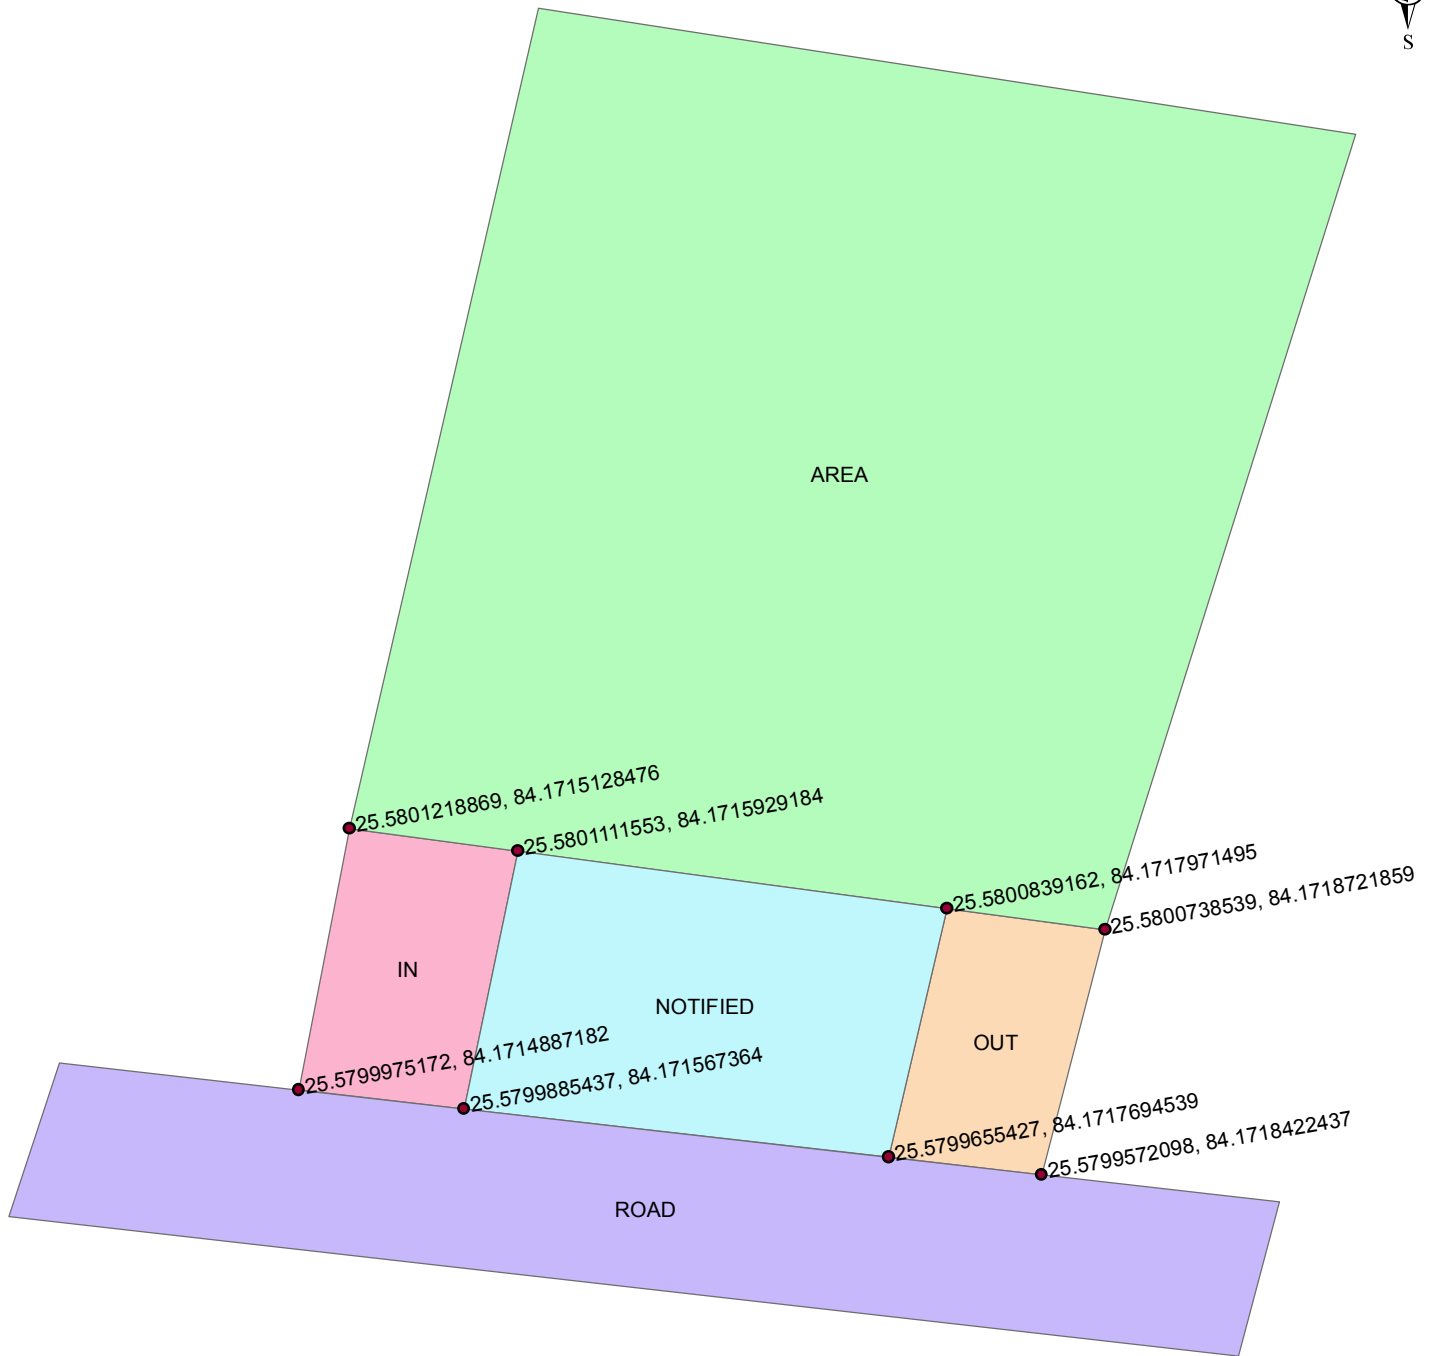

DIGITAL MAP FOR IOCL RETAIL OUTLET ON SIDE OF NH-84 ROAD BY SHRI AKASH DEEP IN BUXAR DIST.

Legend

- GPS

SHAP NAME

- AREA
- IN
- NOTIFIED
- OUT
- ROAD