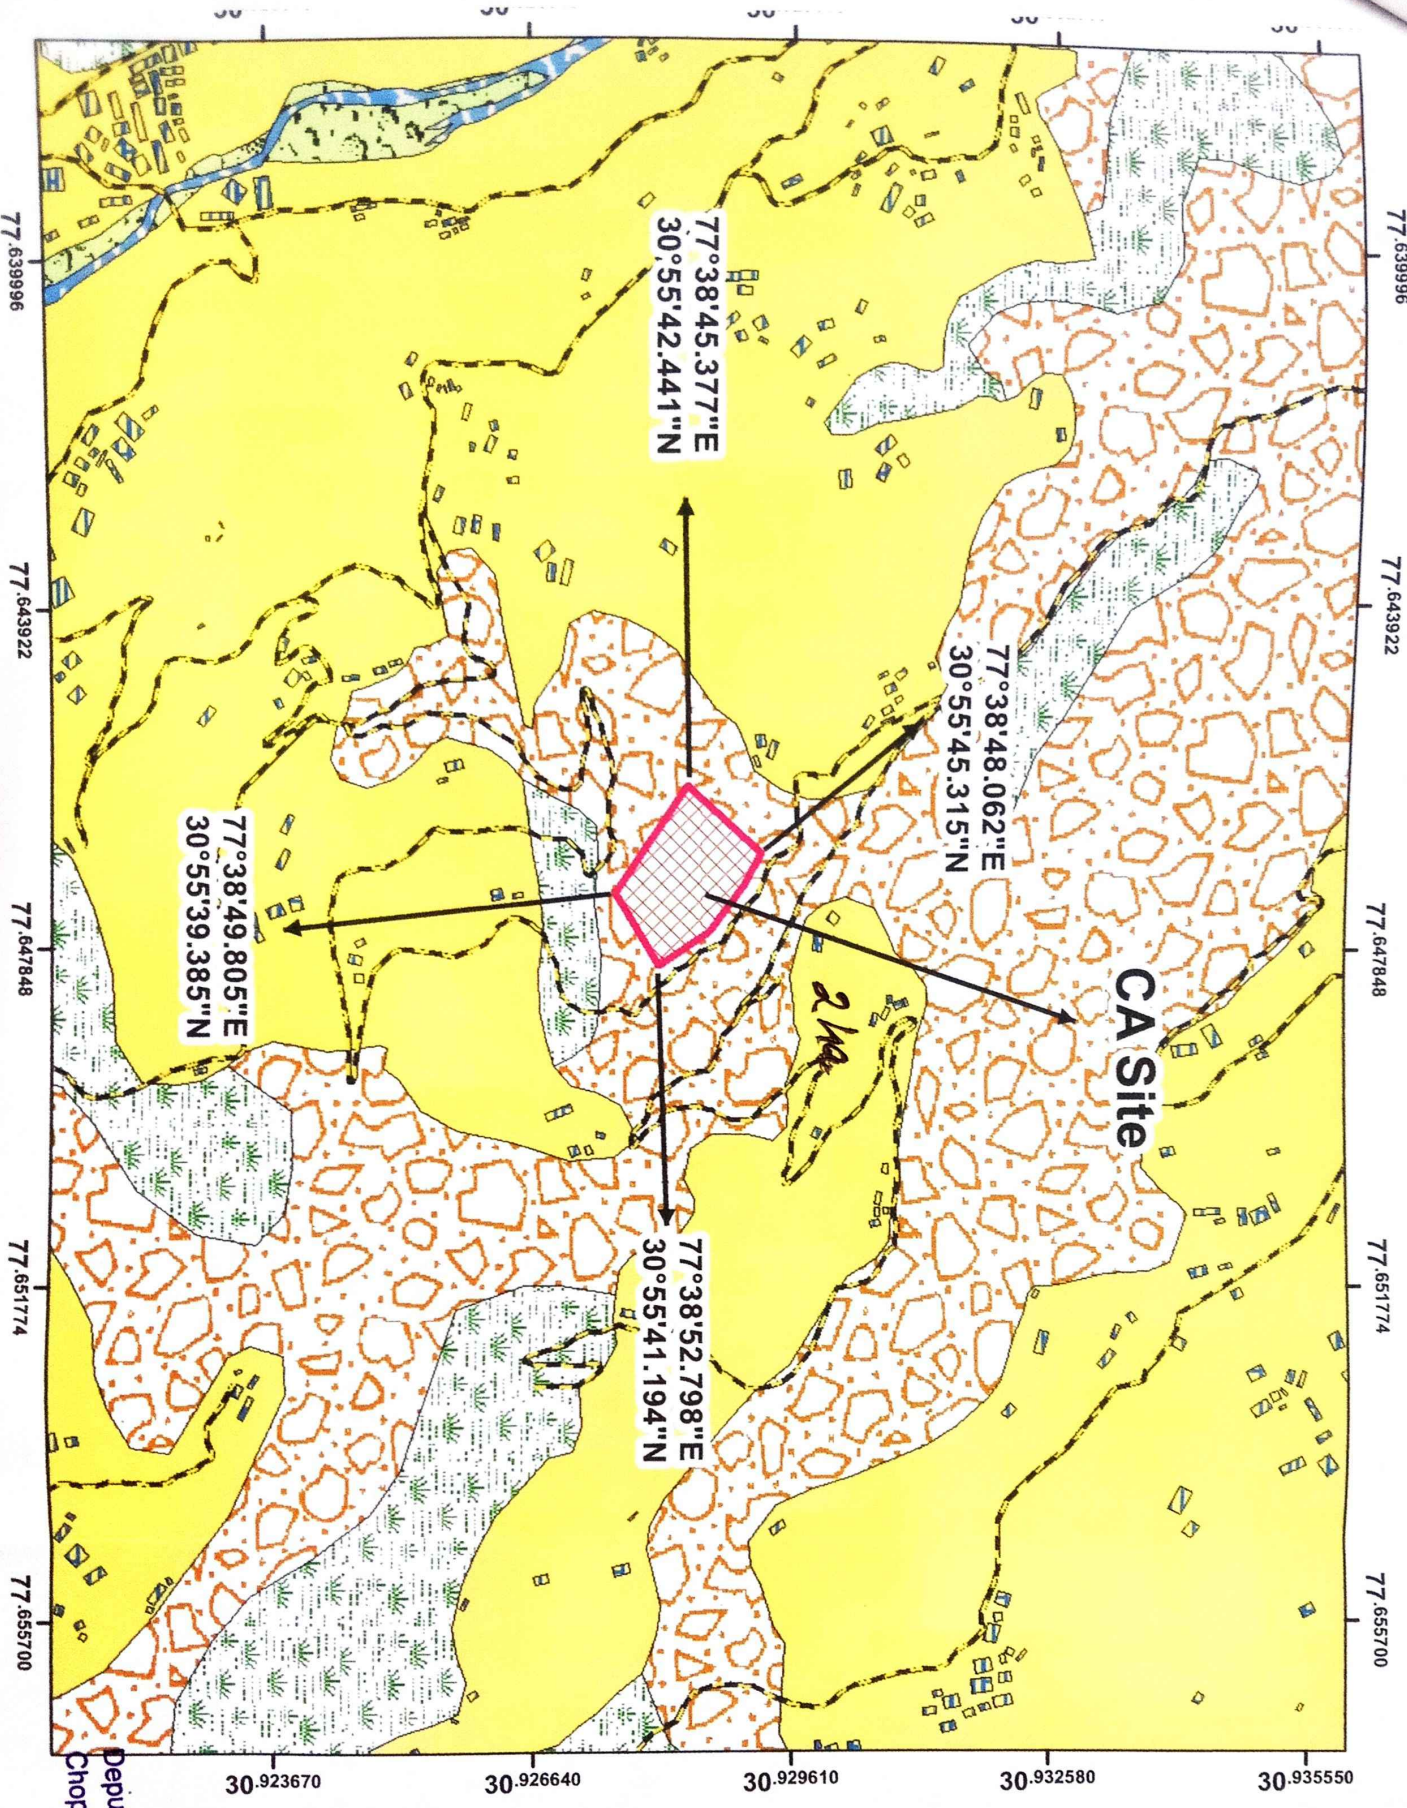

DIGITAL LAND USE MAP

CA Site Construction of Helipad at Shawala, Tehsil Nerva, District Shimla, H.P.

Legend

-  Existing Road
-  CA Site
-  Builtup
-  Private Land
-  River
-  River Bed
-  Shrub
-  Open Land