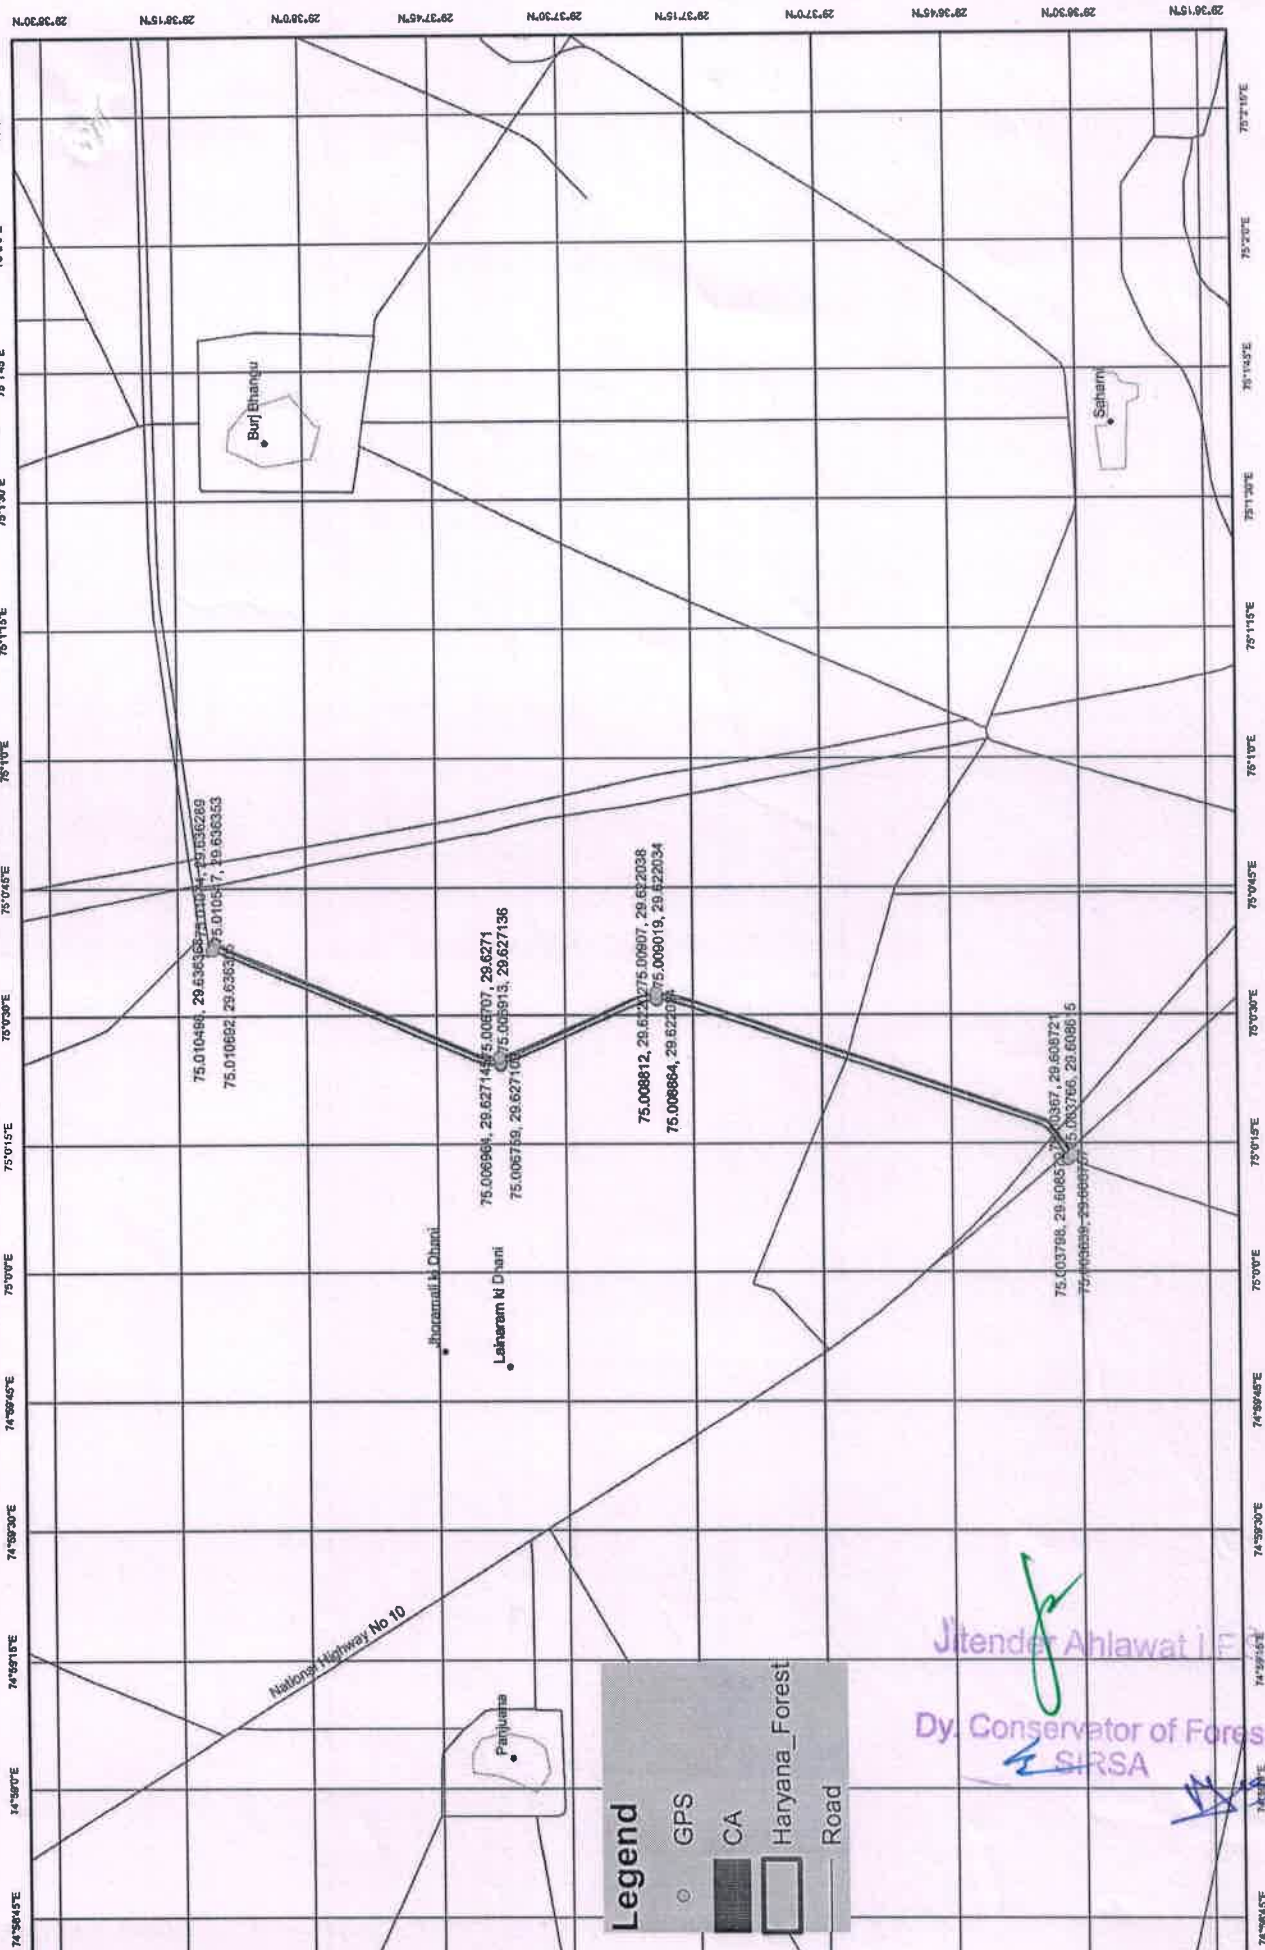

CA site Abootgarh Minor RD 0-10 L/R to Bansal Industries along Sahuwala to Keharwal Road km. 1.76 RHS  
 Online Proposal no. FP/HR/Approach/41636/2019

**Legend**

- GPS
- CA
- Haryana\_Forest
- Road

Jitender Ahlawat I F  
 Dy. Conservator of Forests  
 SIRSA