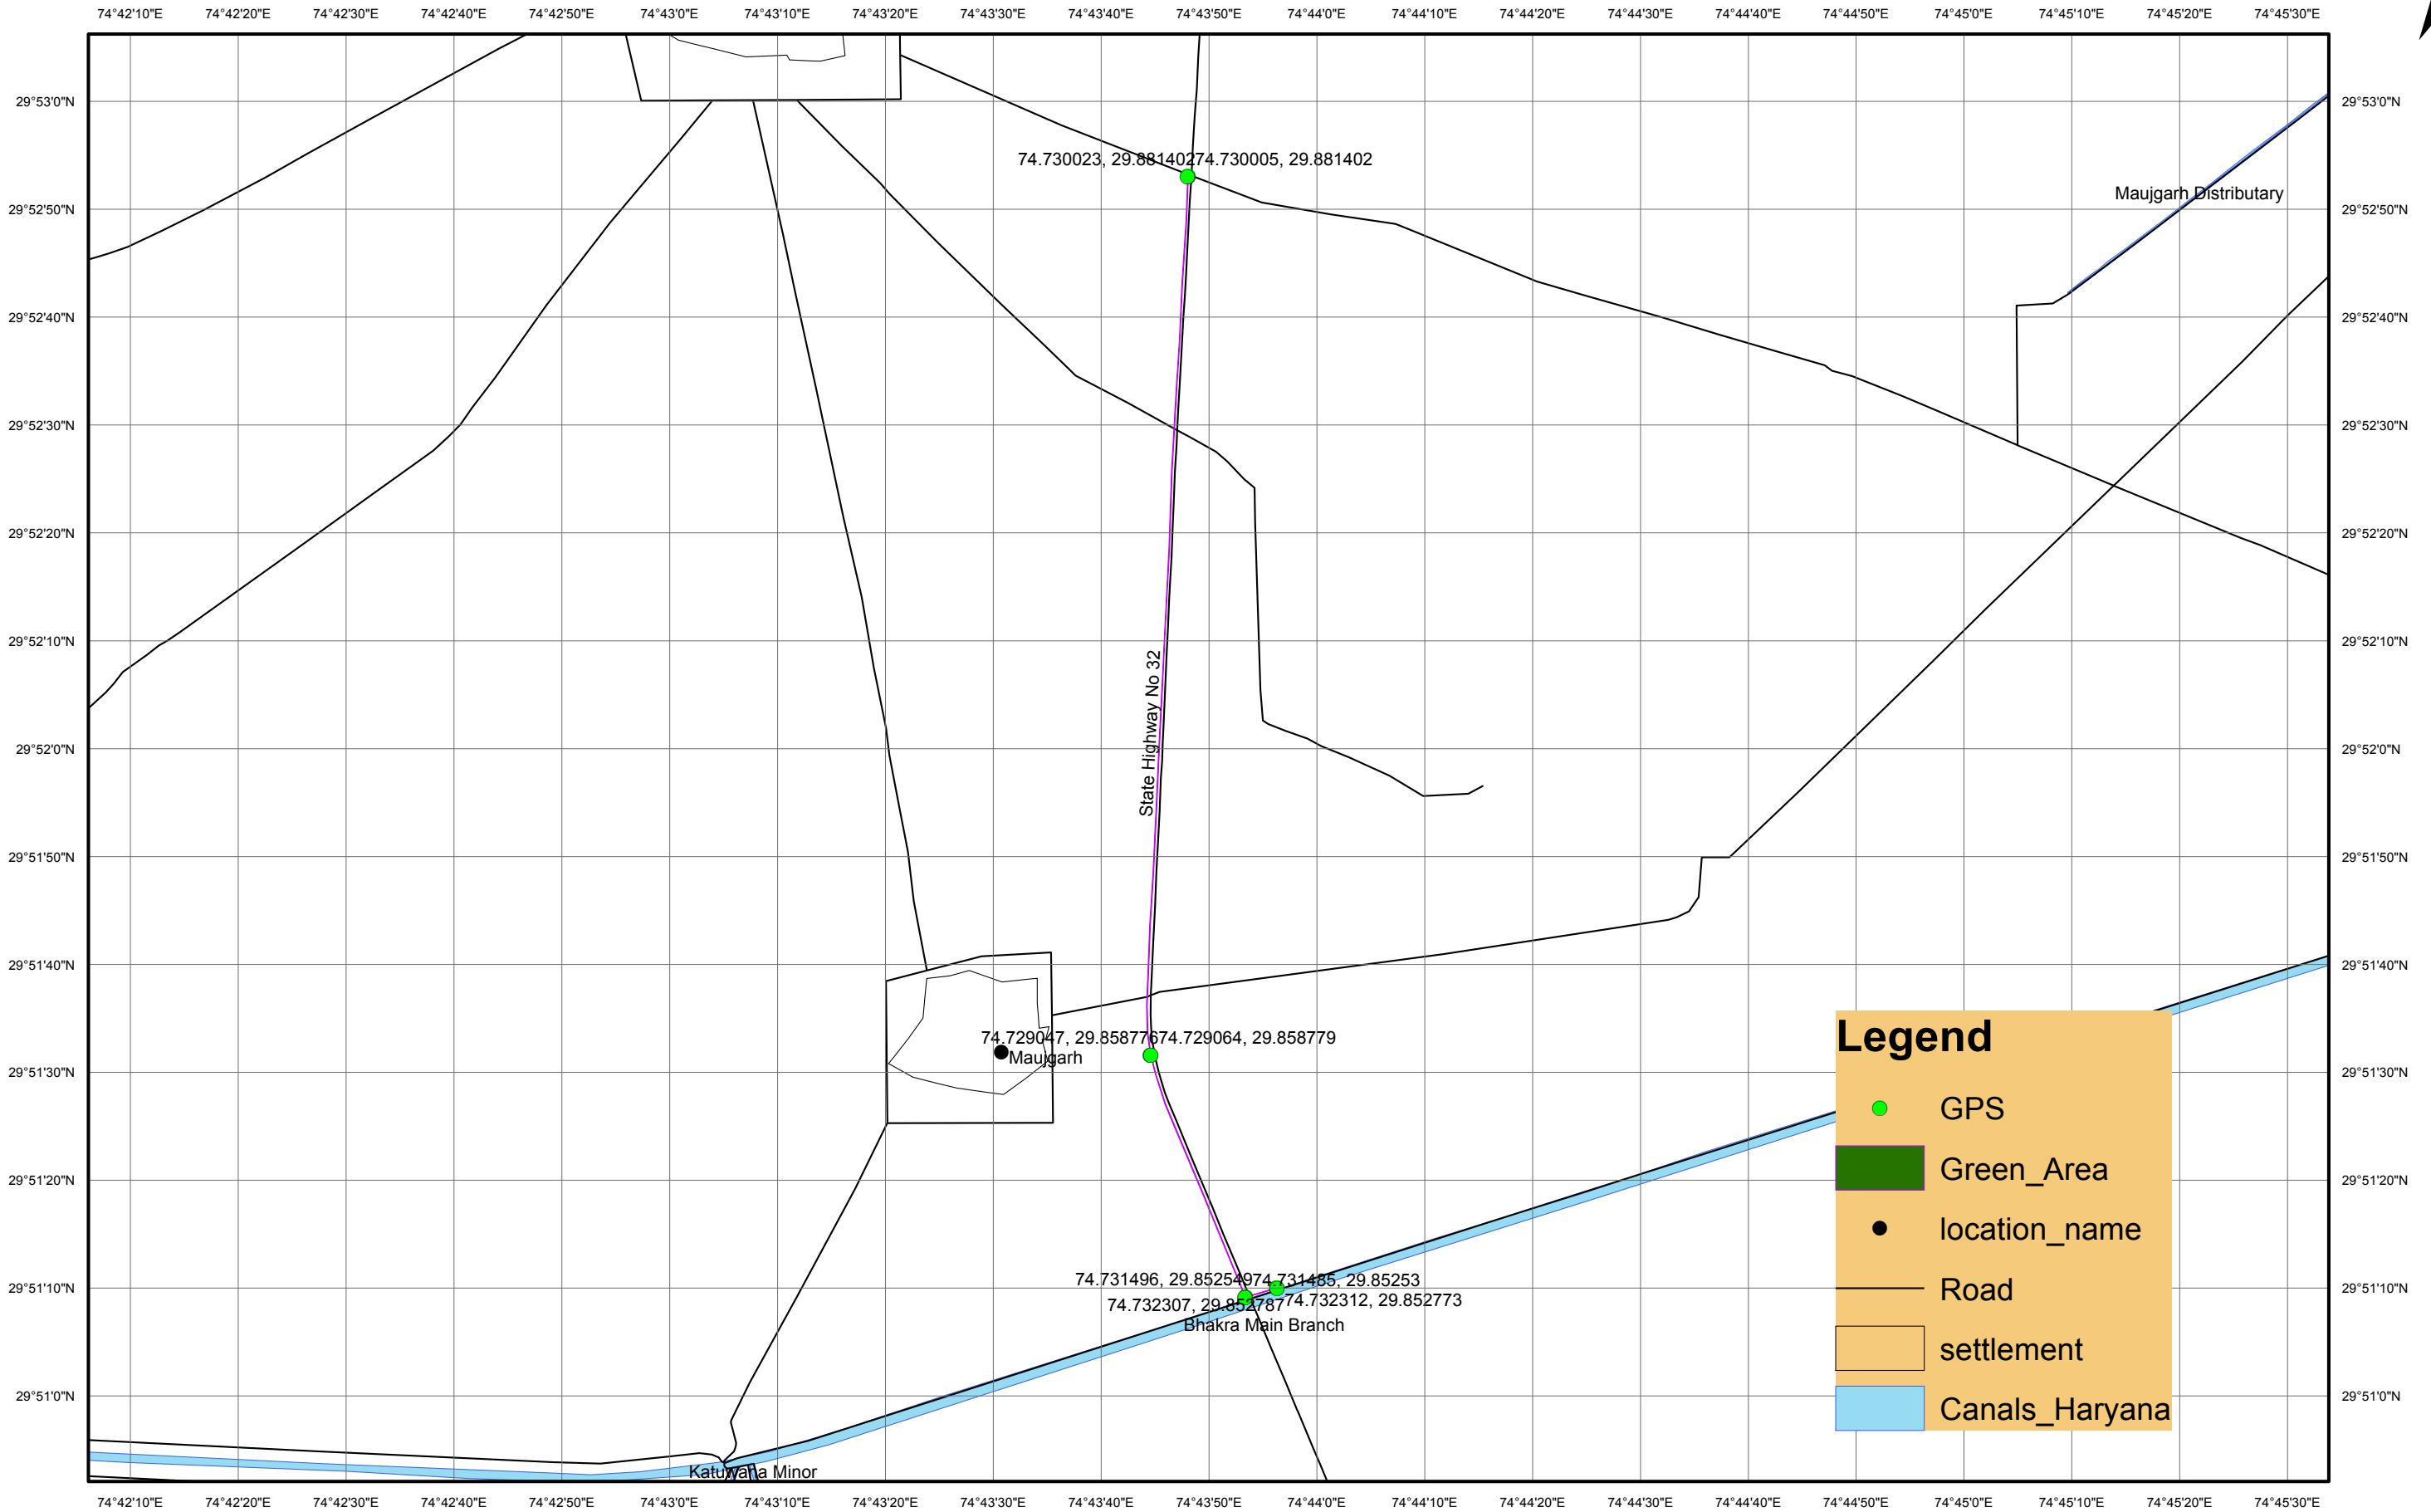

# Exist. Inlet Channel Masitan Minor to Exist. W/Works at village Masitan in Sirsa

**Legend**

- GPS
- Green\_Area
- location\_name
- Road
- settlement
- Canals\_Haryana