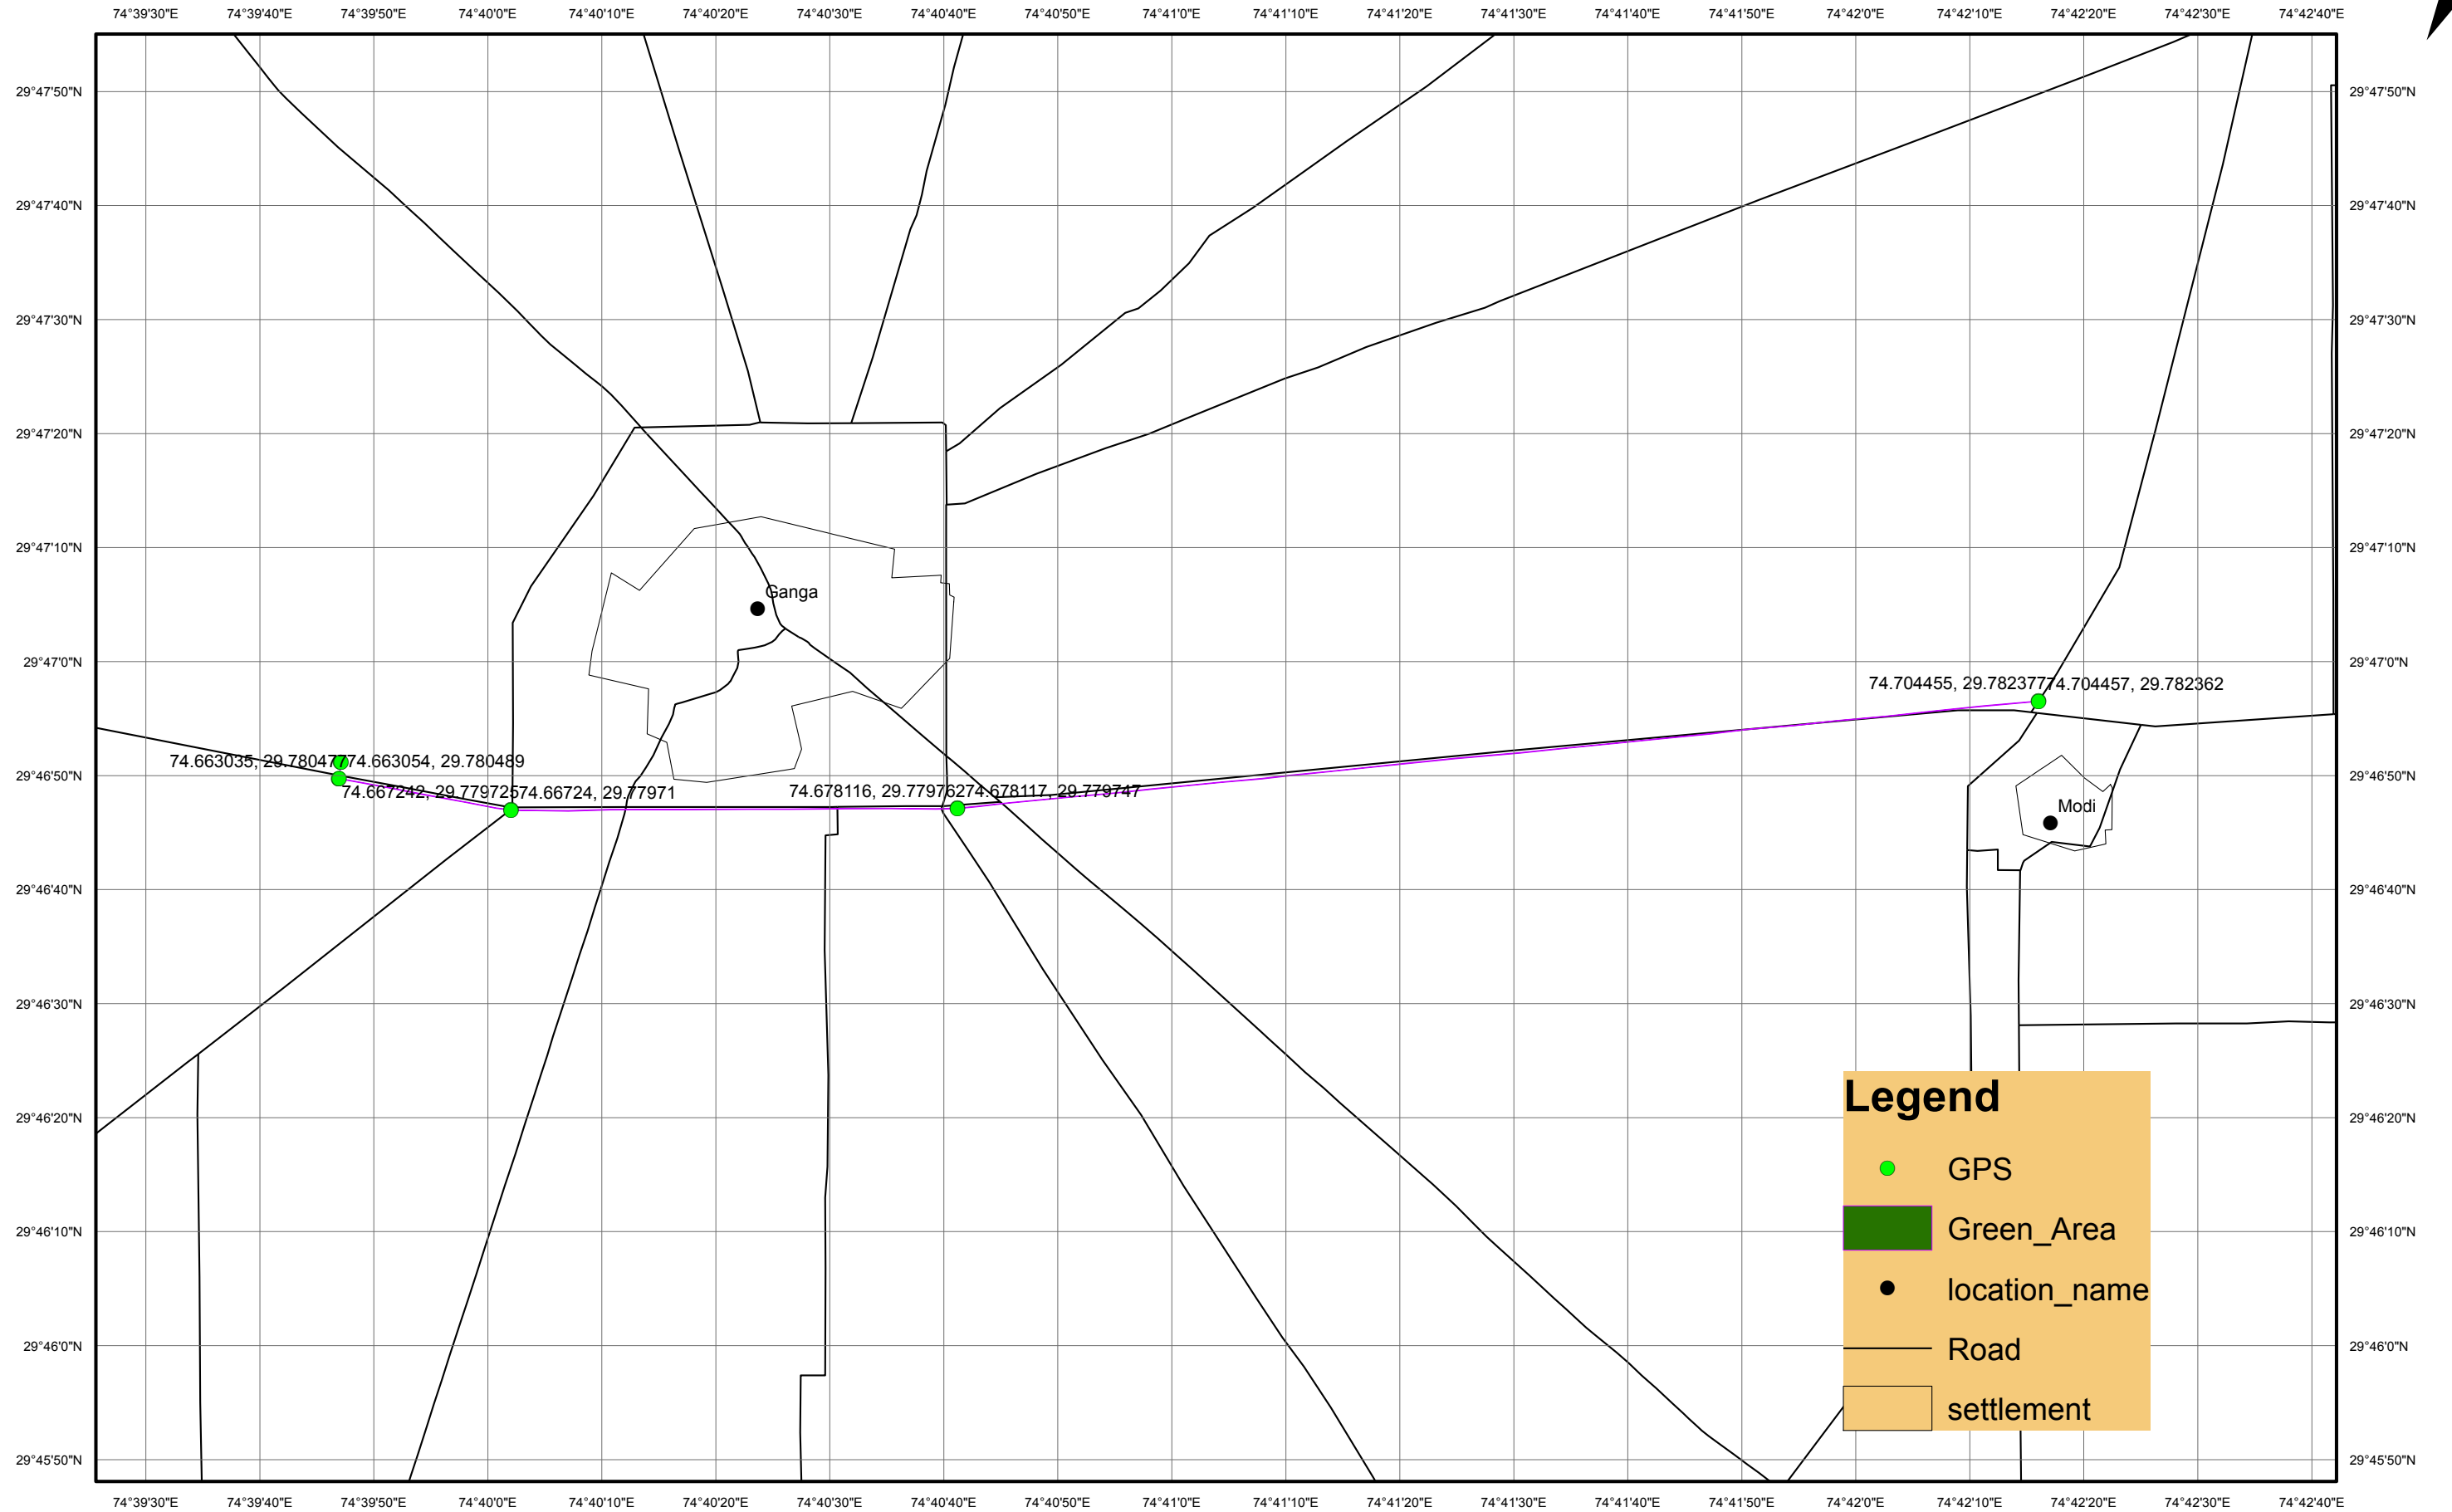

Inlet Channels at W/Works at village Ganga, Dabwali in Sirsa

N

Legend

- GPS
- Green_Area
- location_name
- Road
- settlement