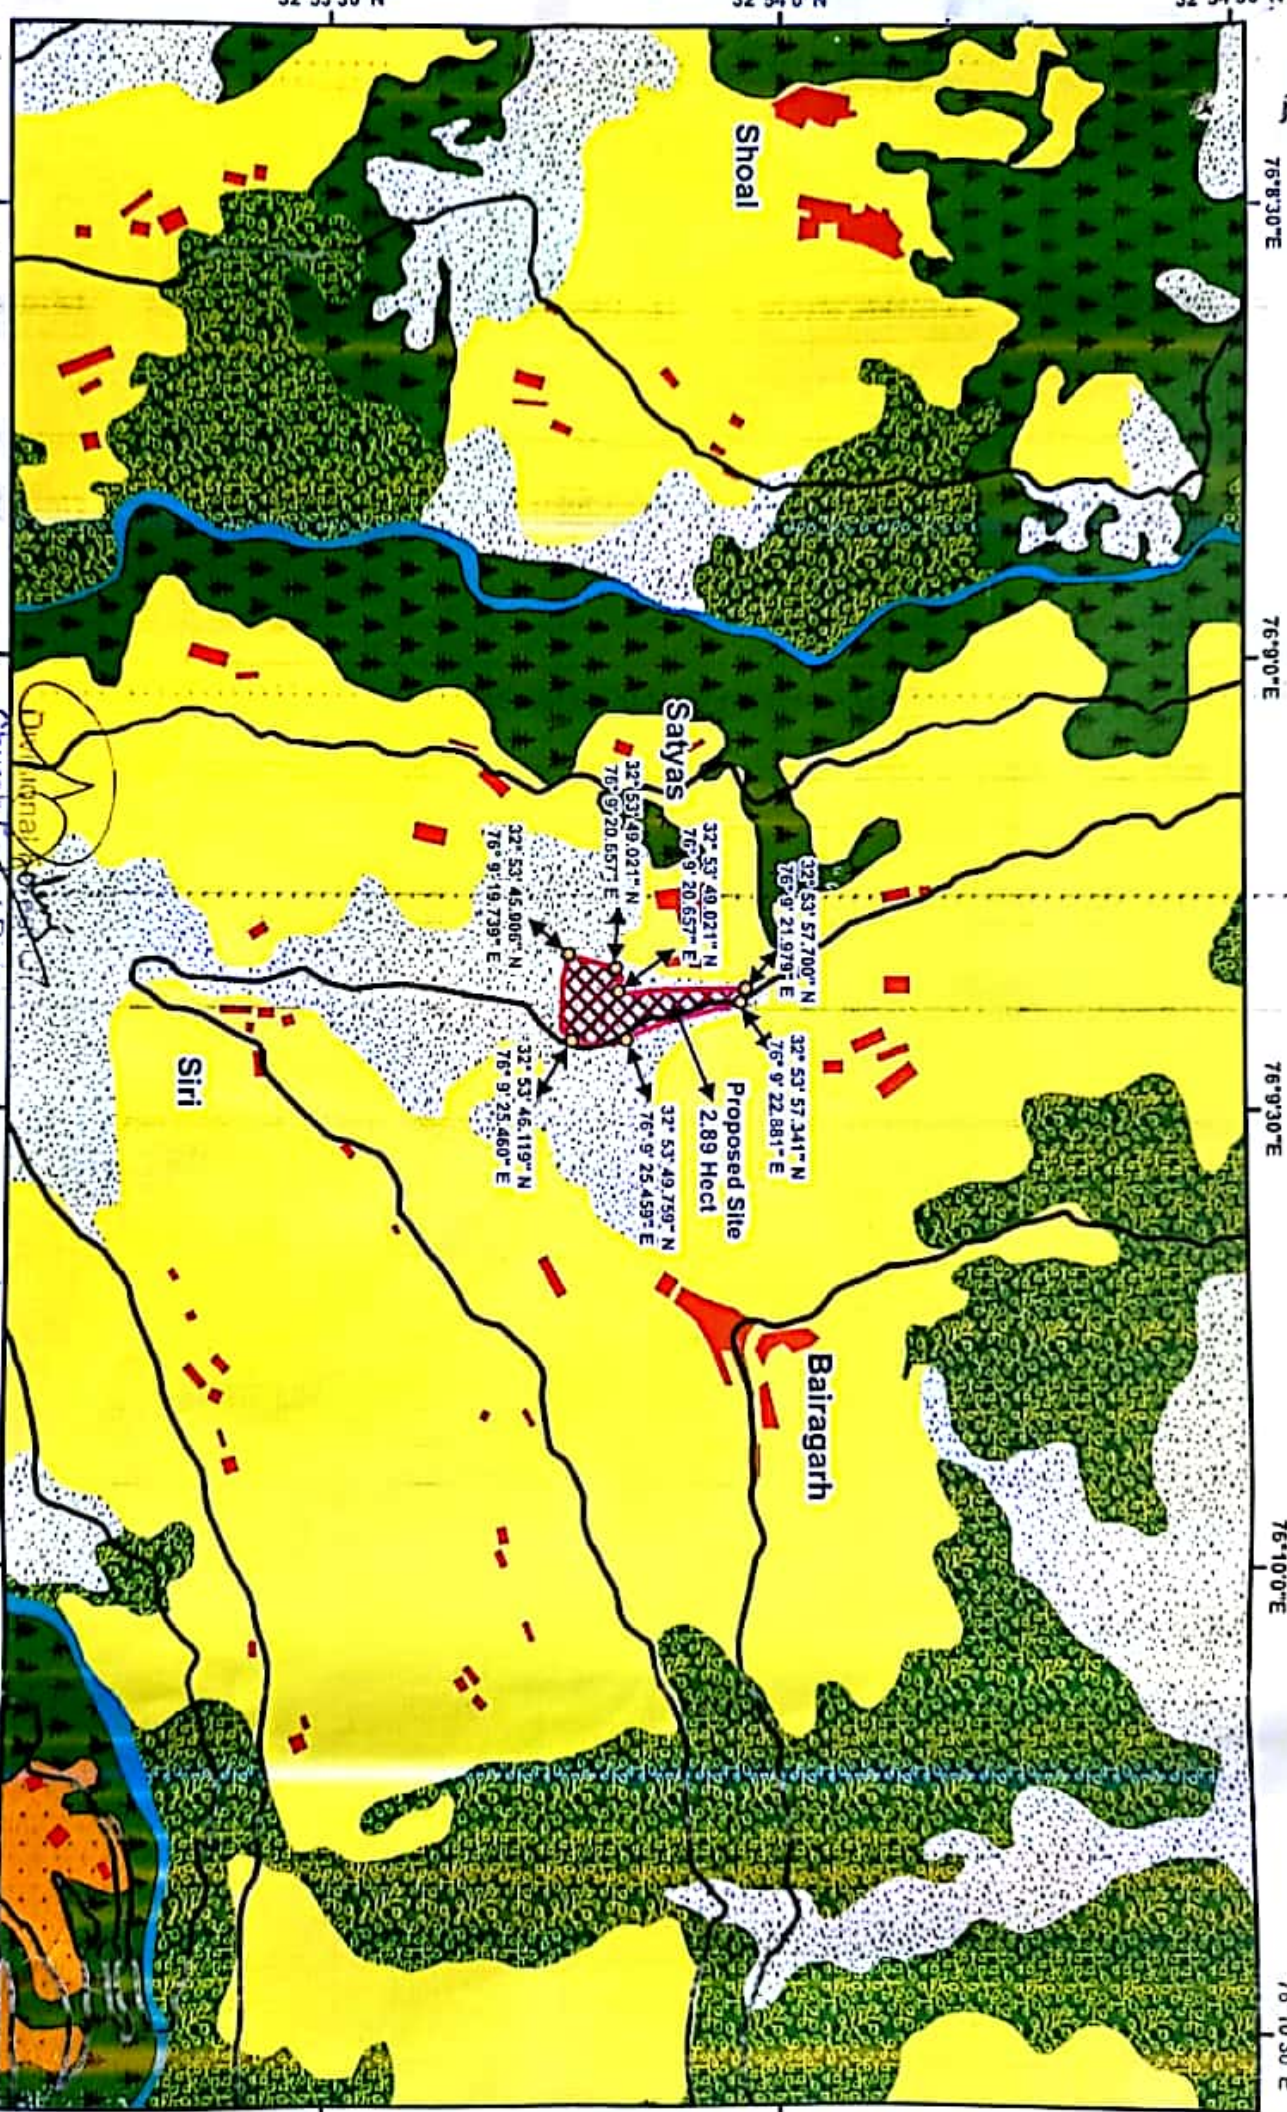

Digital Lanause map for U/U Proposed Atal Adarsh Model School at Satyas Issa Unamda (2.89 Hect)

Legend

- Existing Road
- Proposed Road
- Builtup
- Forest
- Open Land
- Private Land
- Shrub
- Plantation

Churah Forest Division
 Balooni, Chamba (H.P.)