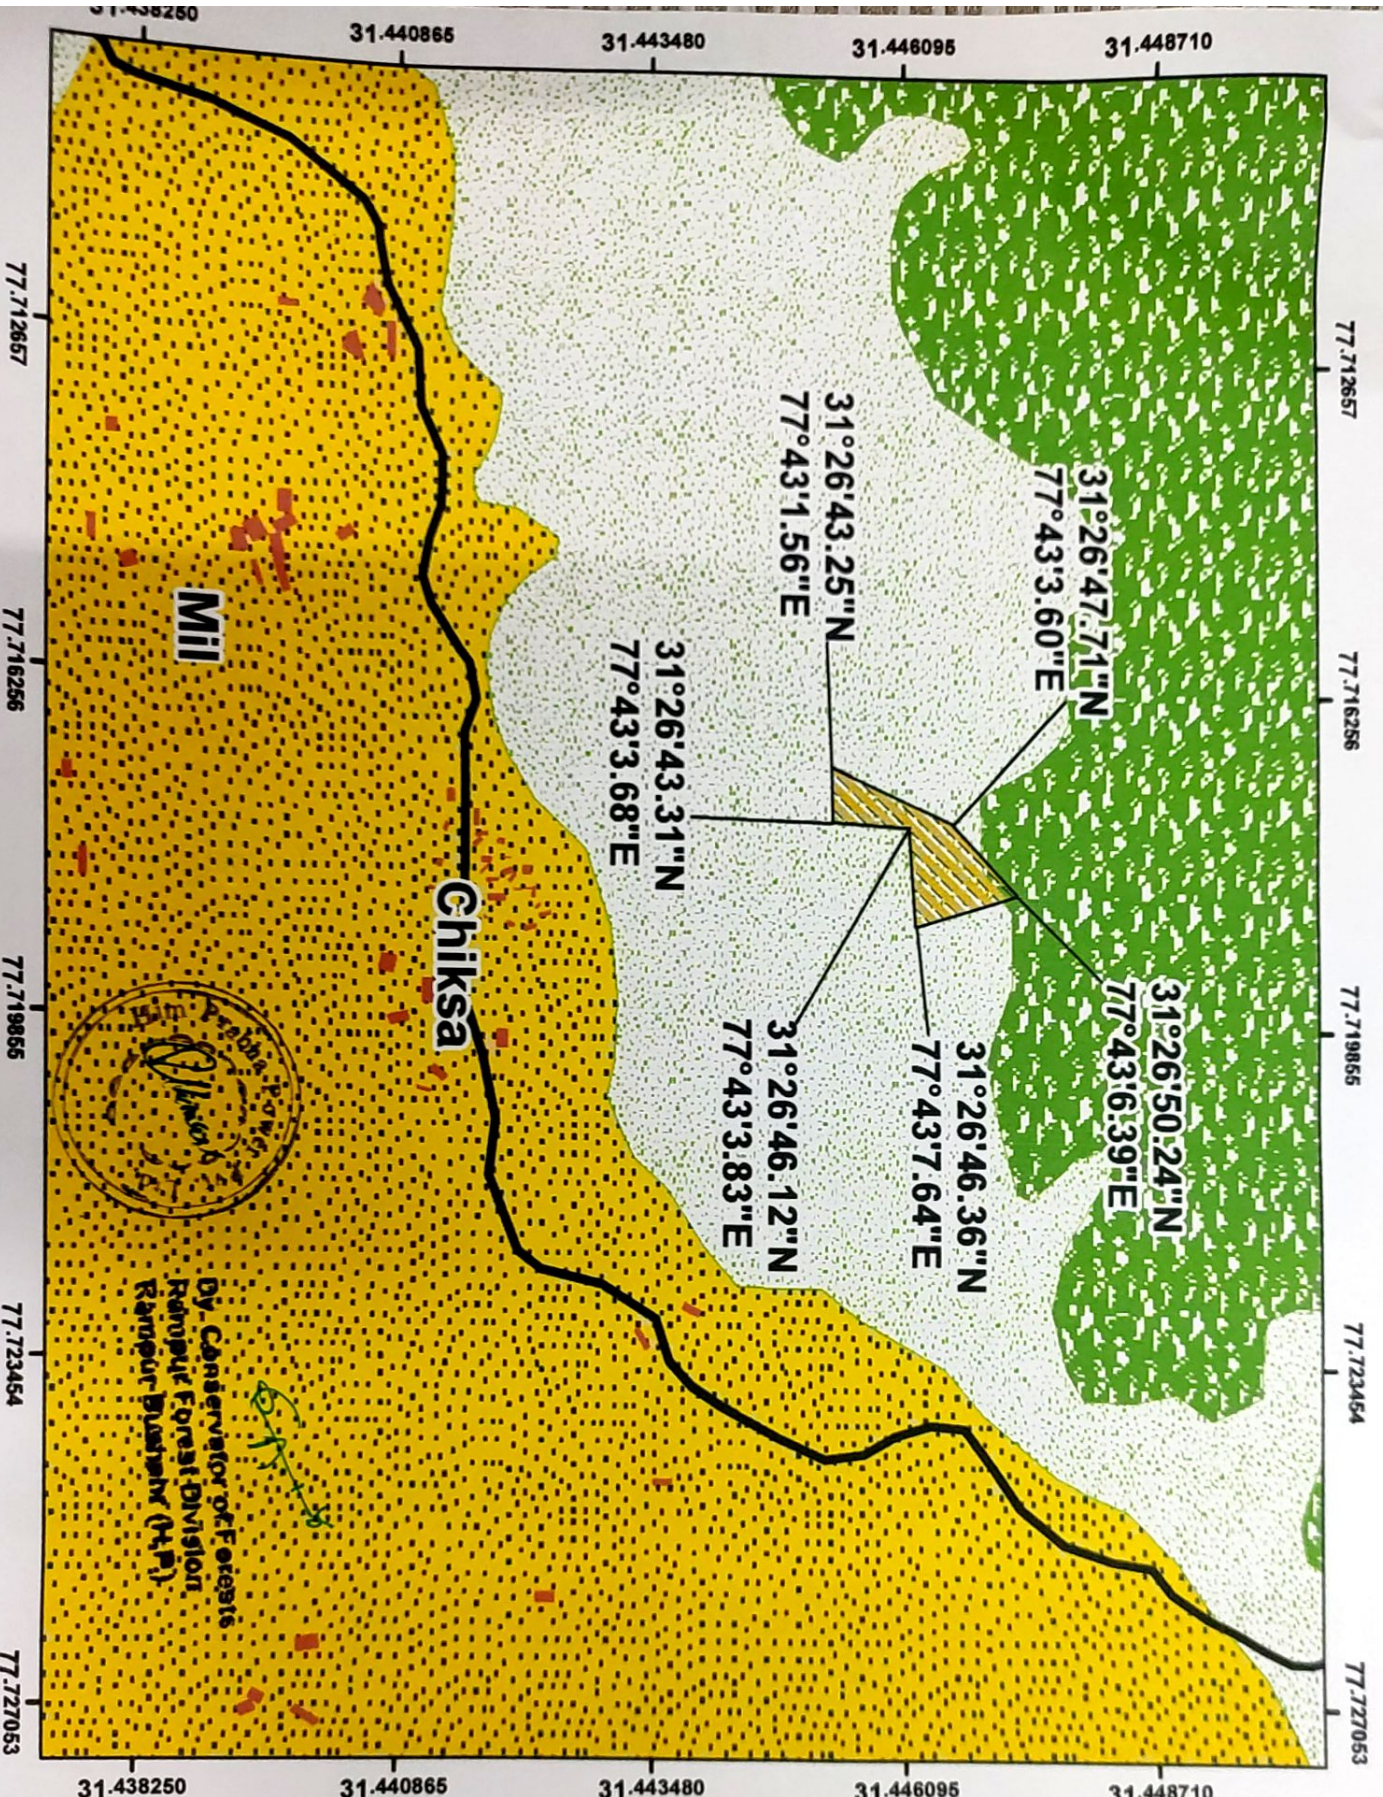

Digital Landuse Map of Proposed C A Site of M/S Himprabha Power Pvt. Ltd. at Rampur in Dist. Shimla H.P

Legend

-  Proposed CA Site
-  Existing Road
-  Builtup
-  Forest Land
-  Open Land
-  Private Land