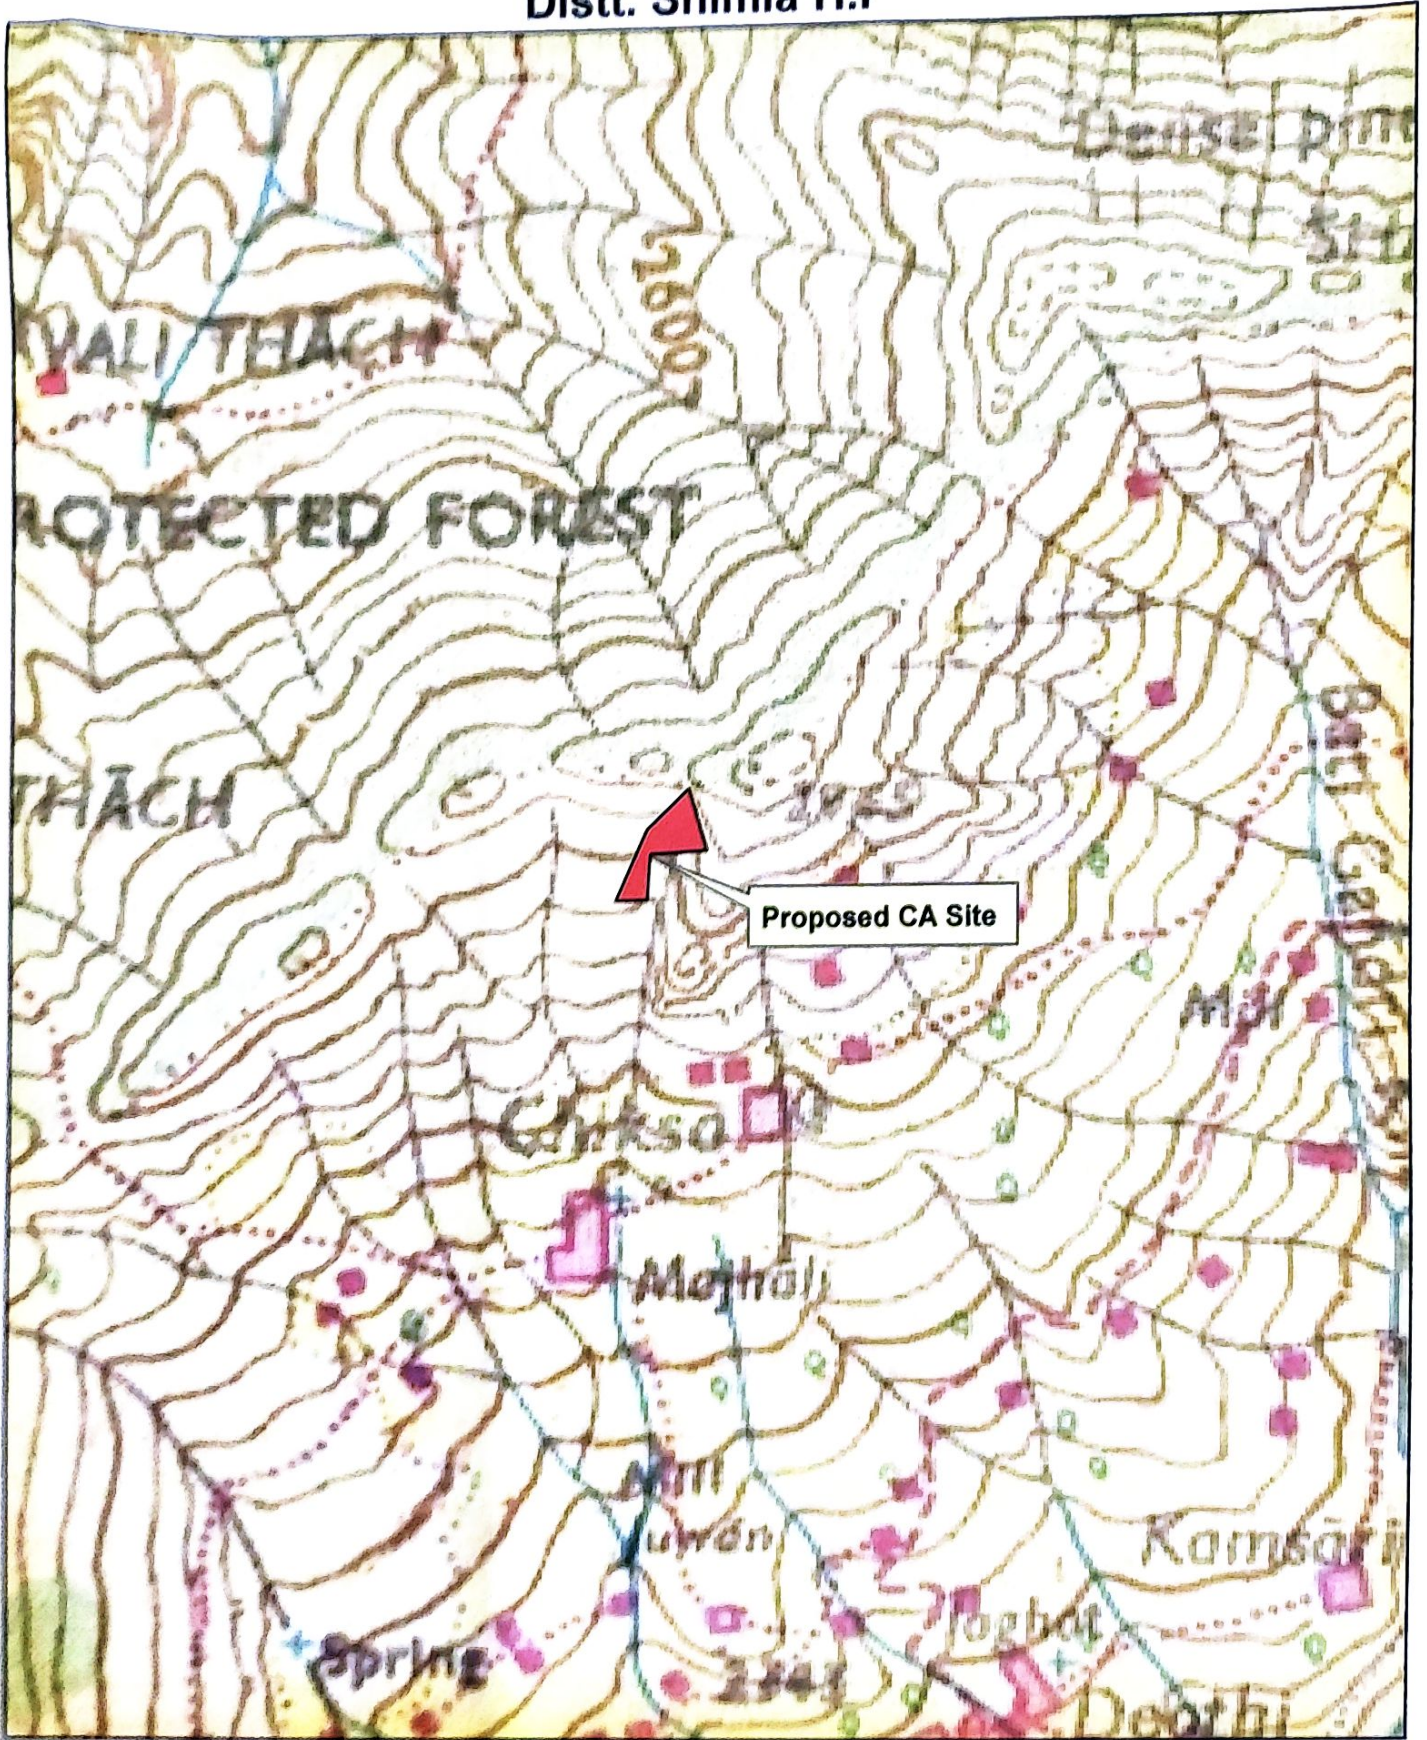

Toposheet

Proposed C A Site of M/s Himprabha Power Pvt. Ltd. at Rampur in Distt. Shimla H.P

Legend

 Proposed CA Site

Toposheet No. 53E11

Dy. Conservator of Forests
Rampur Forest Division
Rampur Bushahr (H.P.)