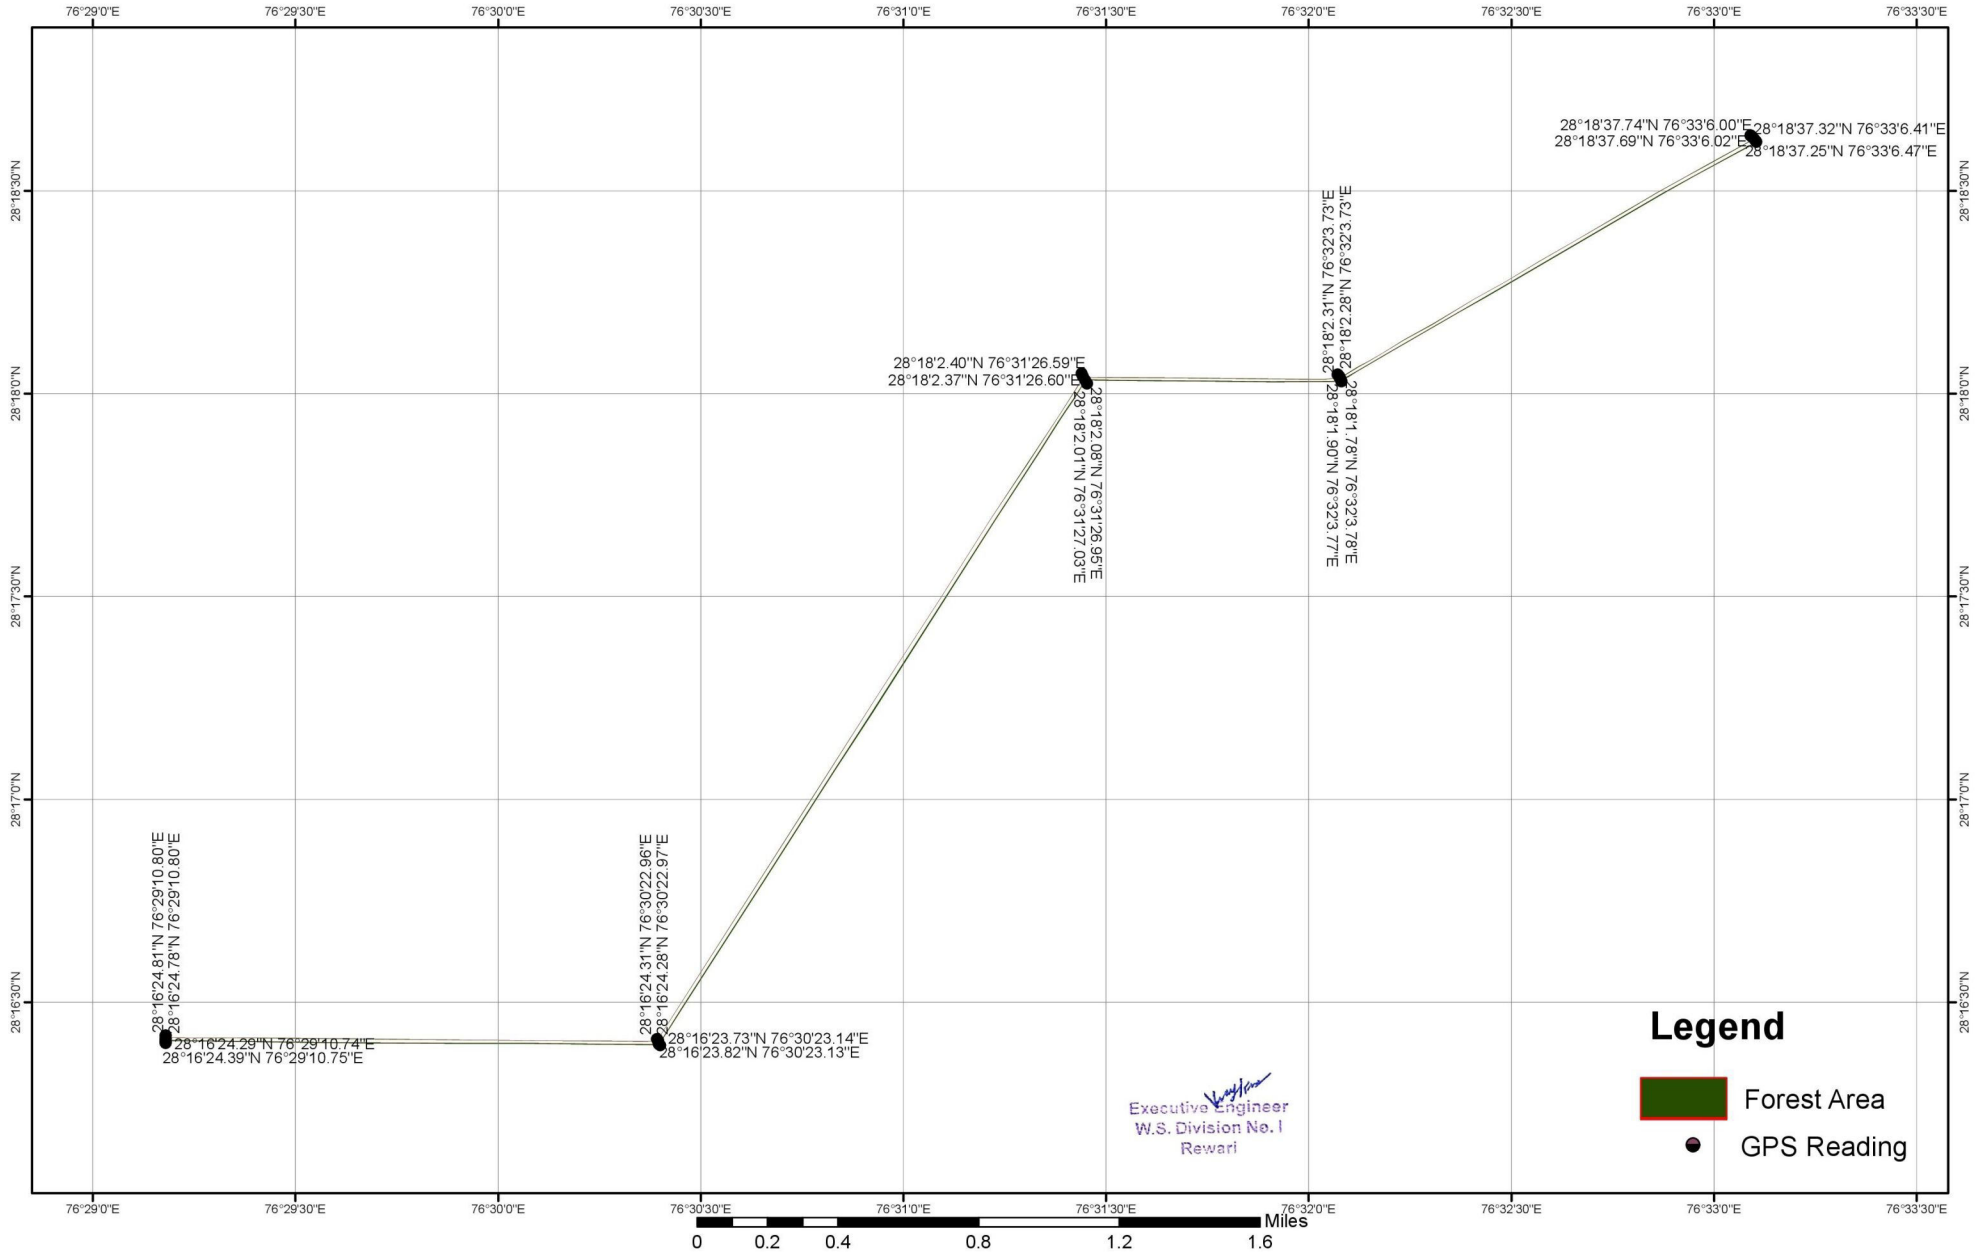

DGPS Map of forest area proposed for widening of Diwana Disty, RD 0-8.5 L/R, Distt. Rewari

DGPS Map of forest area proposed for widening of Diwana Disty, RD 8.5 to 14.70 L/R, Distt. Rewari