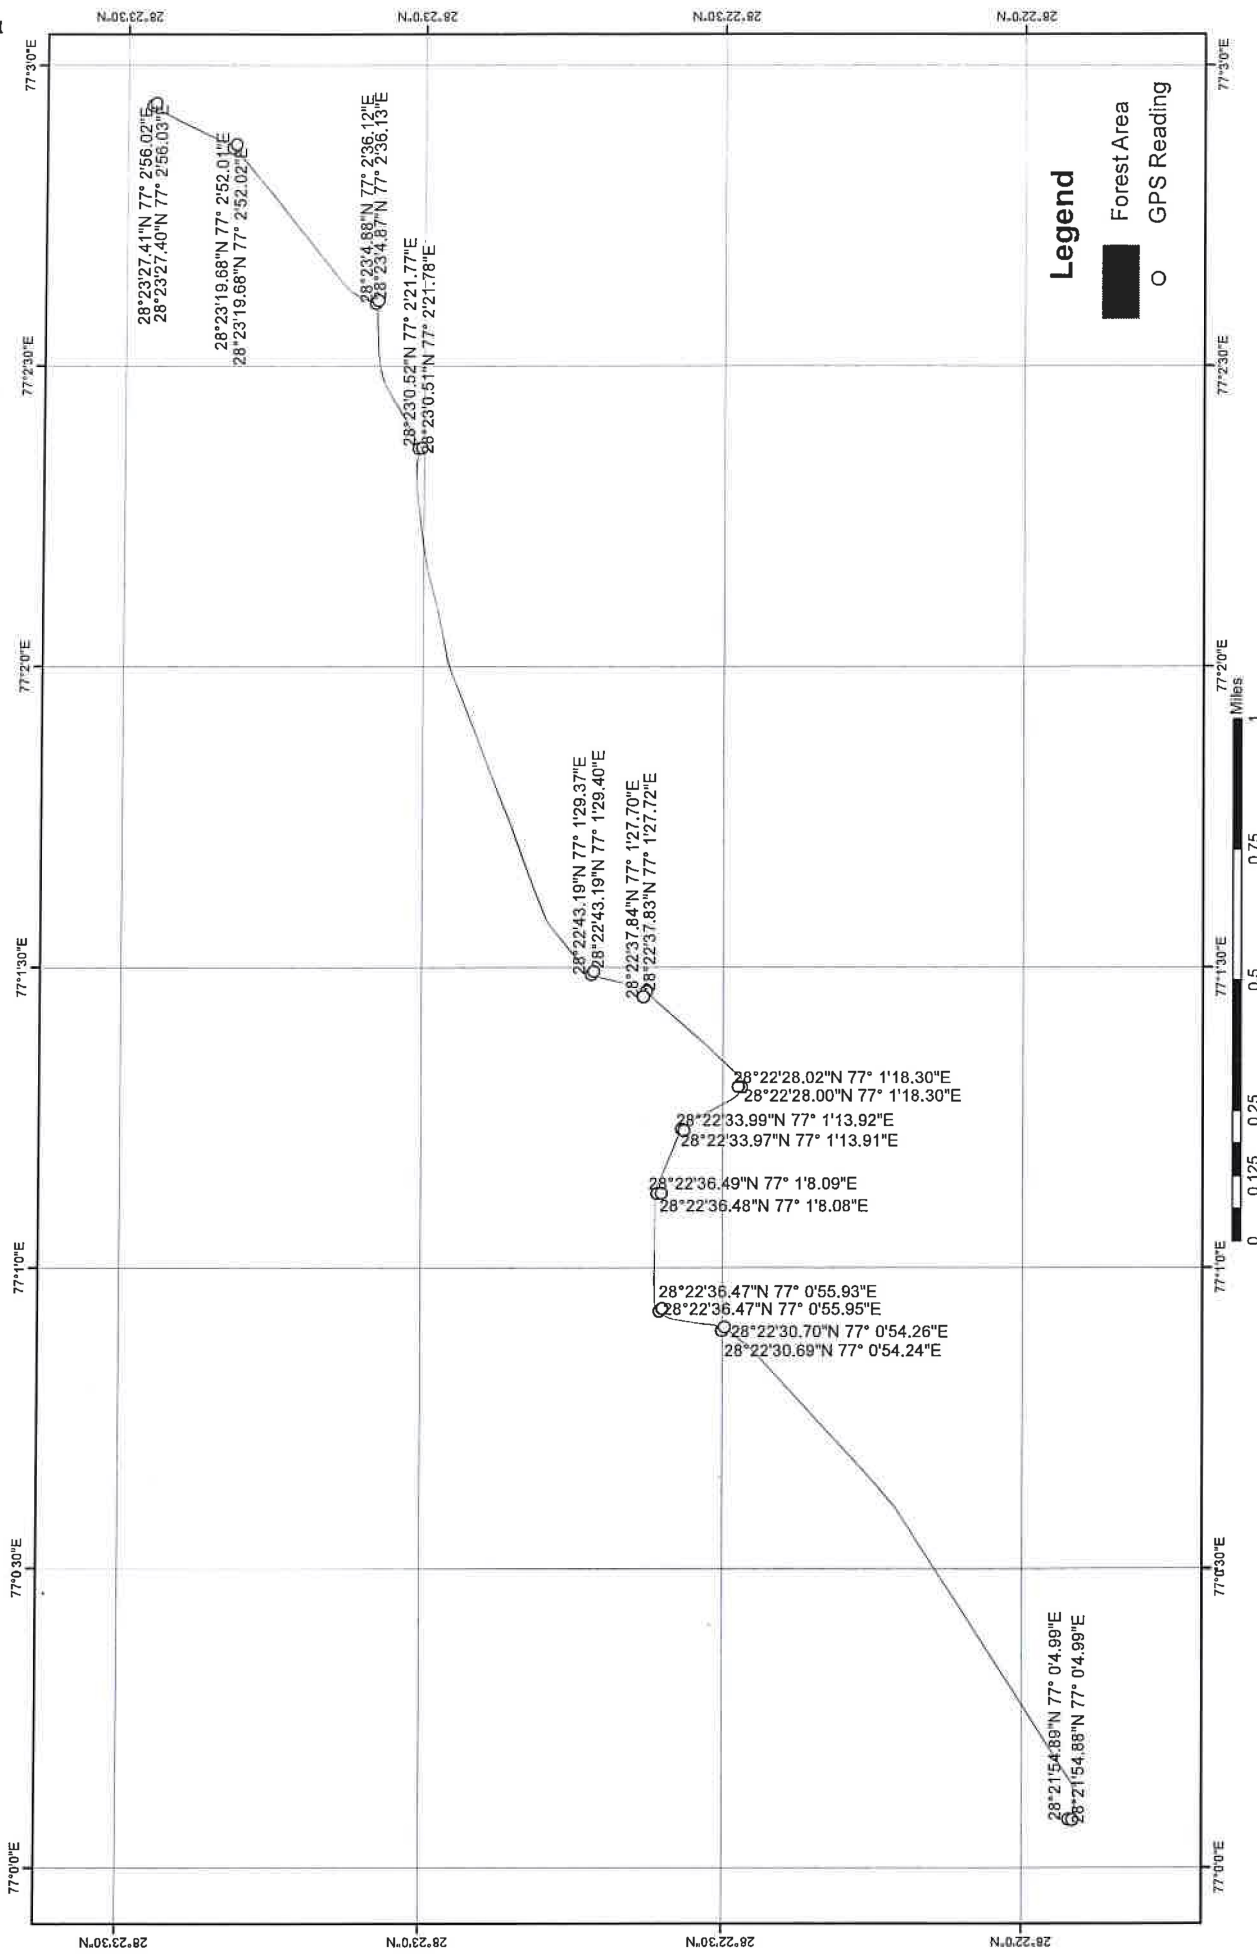

DGPS Map of Forest Area for laying NGP by IGL from Sakatpur to Shahid Bhagat Singh Chowk Gurugram

Ajay Tyagi

AJAY TYAGI
Sr. Vice President (Projects)