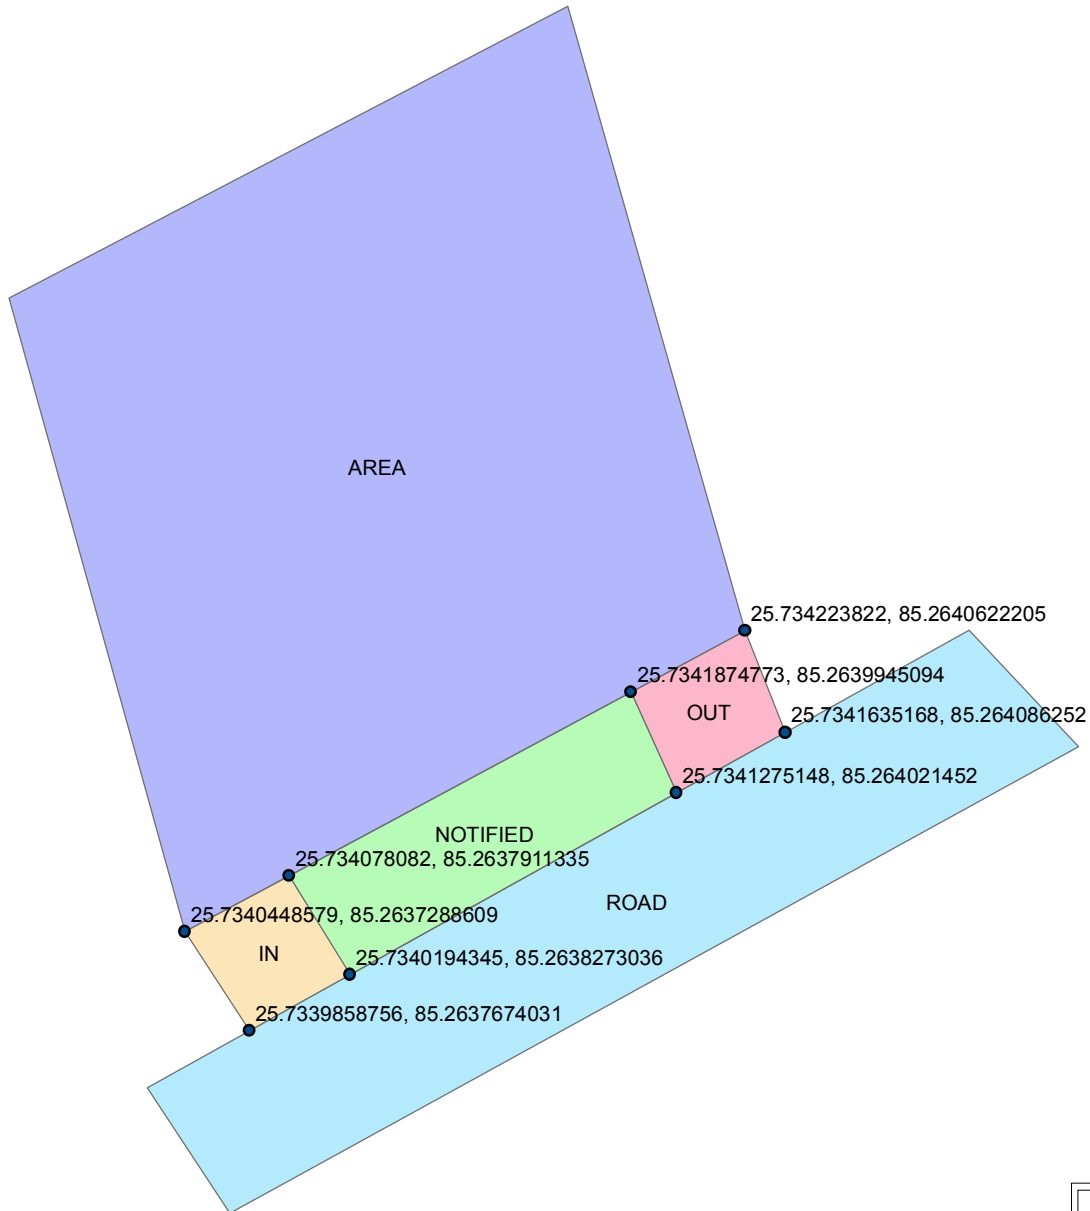

# DIGITAL MAP FOR BPCL RETAIL OUTLET ON SIDE OF SH-49 BY SAURABH KUMAR IN VAISHALI DIST.

## Legend

• GPS

### SHAP

### NAME

AREA

IN

NOTIFIED

OUT

ROAD

0 5 10 20 Meters