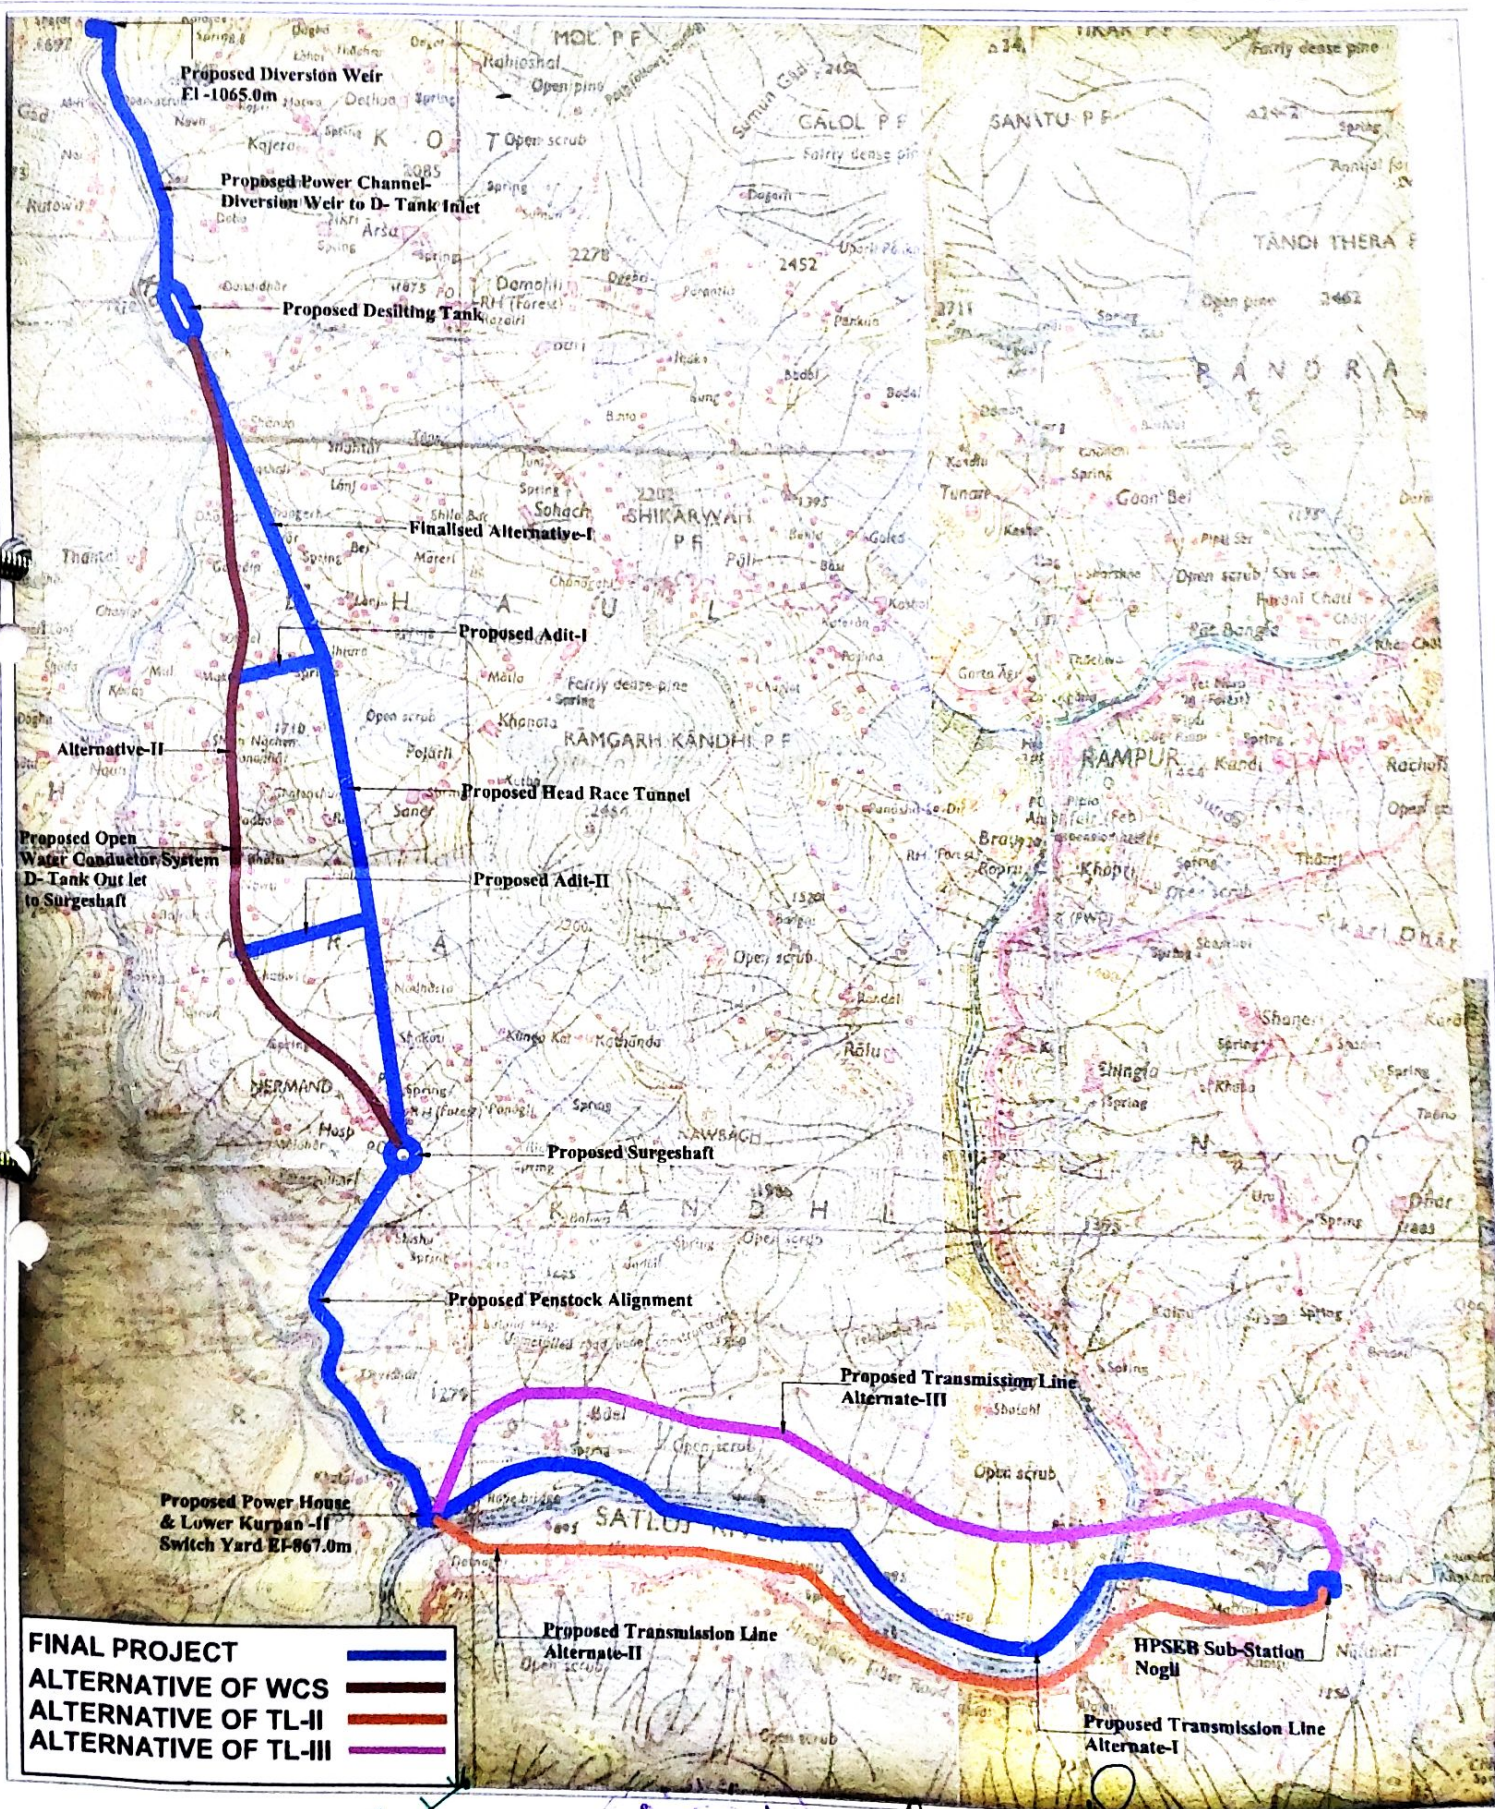

PROPOSED LAYOUT PLAN DIVERSION WEIR TO HPSEB SUB-STATION NOGLI

FINAL PROJECT █
ALTERNATIVE OF WCS █
ALTERNATIVE OF TL-II █
ALTERNATIVE OF TL-III █

Dy. Conservator of Forests
 Rampur Forest Division
 Rampur, Bushahr (H.P.)

Divisional Forest Officer
 Anni Forest Division
 at Luhri