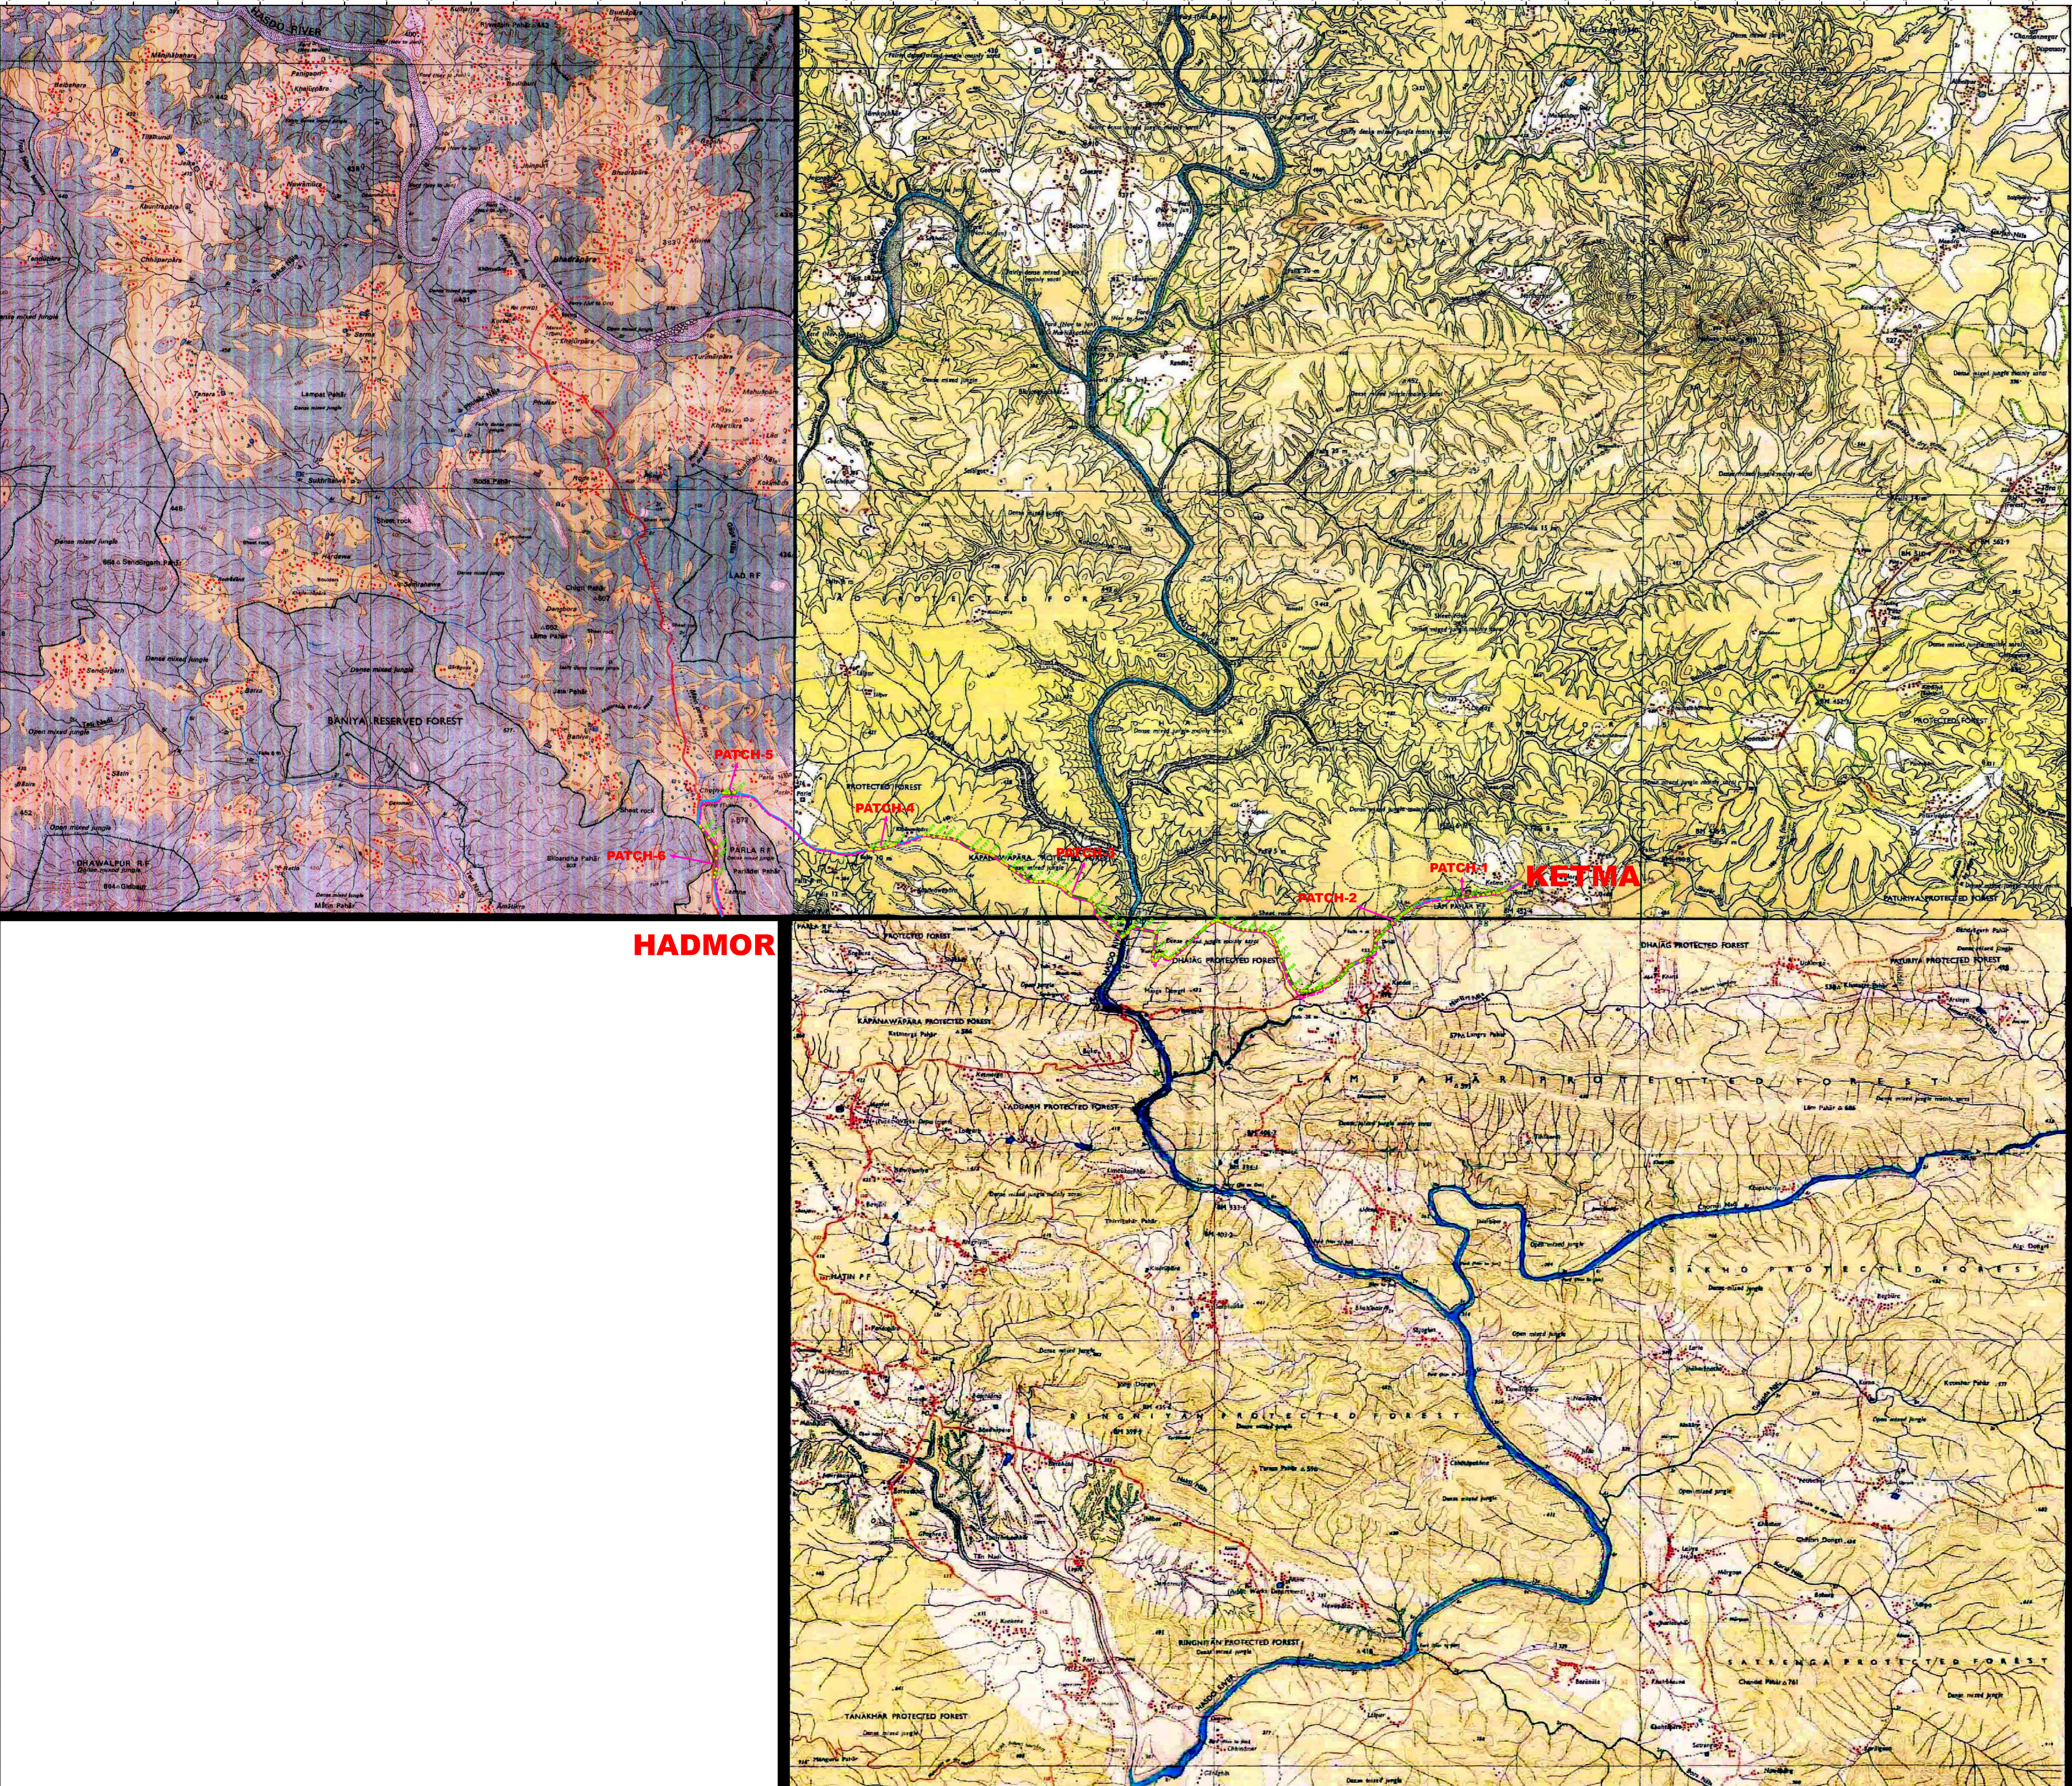

MAP SHOWING DGPS SURVEYED FOREST AREA PROPOSED FOR DIVERSION FOR LAYING OF OFC CABLE WITHIN PWD ROAD CORRIDOR FROM KETMA TO HADMOR IN KORBA DISTRICT

DGPS SURVEYED COORDINATES OF OFC CABLE CENTRE LINE

Station No.	Station Name	UTM Easting	UTM Northing	Station No.	Station Name	UTM Easting	UTM Northing
1	...	...	...	101	...	...	...
2	...	...	...	102	...	...	...
3	...	...	...	103	...	...	...
4	...	...	...	104	...	...	...
5	...	...	...	105	...	...	...
6	...	...	...	106	...	...	...
7	...	...	...	107	...	...	...
8	...	...	...	108	...	...	...
9	...	...	...	109	...	...	...
10	...	...	...	110	...	...	...
11	...	...	...	111	...	...	...
12	...	...	...	112	...	...	...
13	...	...	...	113	...	...	...
14	...	...	...	114	...	...	...
15	...	...	...	115	...	...	...
16	...	...	...	116	...	...	...
17	...	...	...	117	...	...	...
18	...	...	...	118	...	...	...
19	...	...	...	119	...	...	...
20	...	...	...	120	...	...	...
21	...	...	...	121	...	...	...
22	...	...	...	122	...	...	...
23	...	...	...	123	...	...	...
24	...	...	...	124	...	...	...
25	...	...	...	125	...	...	...
26	...	...	...	126	...	...	...
27	...	...	...	127	...	...	...
28	...	...	...	128	...	...	...
29	...	...	...	129	...	...	...
30	...	...	...	130	...	...	...
31	...	...	...	131	...	...	...
32	...	...	...	132	...	...	...
33	...	...	...	133	...	...	...
34	...	...	...	134	...	...	...
35	...	...	...	135	...	...	...
36	...	...	...	136	...	...	...
37	...	...	...	137	...	...	...
38	...	...	...	138	...	...	...
39	...	...	...	139	...	...	...
40	...	...	...	140	...	...	...
41	...	...	...	141	...	...	...
42	...	...	...	142	...	...	...
43	...	...	...	143	...	...	...
44	...	...	...	144	...	...	...
45	...	...	...	145	...	...	...
46	...	...	...	146	...	...	...
47	...	...	...	147	...	...	...
48	...	...	...	148	...	...	...
49	...	...	...	149	...	...	...
50	...	...	...	150	...	...	...

AREA STATEMENT OF FOREST LAND PROPOSED FOR DIVERSION