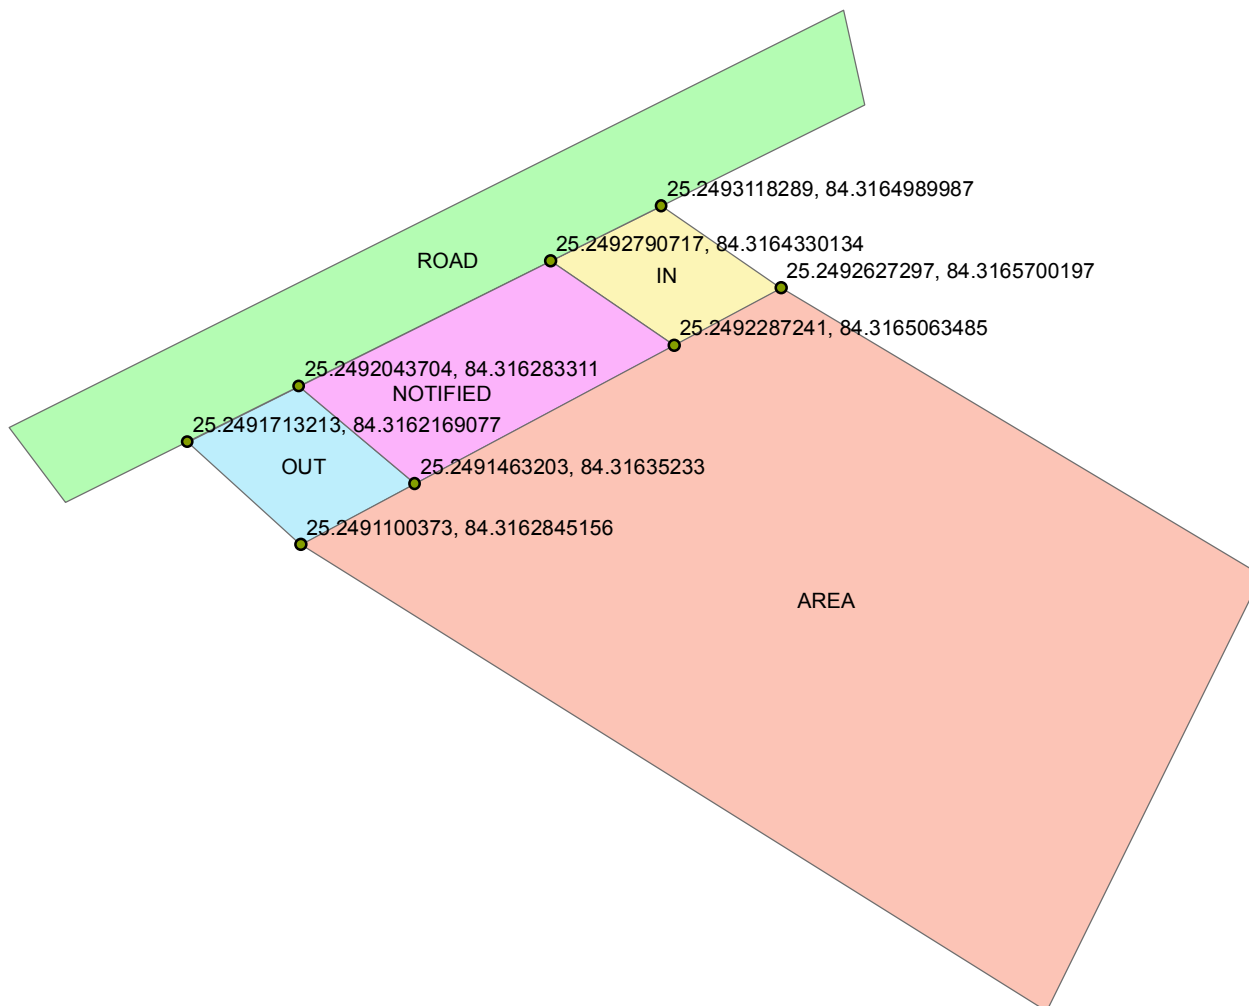

DIGITAL MAP FOR HINDUSTAN BIO DIESEL INDUSTRIES PVT. LTD.
OF REATAIL OUTLET ON SIDE OF SH-12 ROAD
BY SHRI SUNIL KR. MISHRA IN ROHTAS DIST.

0 0.003750.0075 0.015 Miles

Legend

- GPS

SHAP NAME

- AREA
- IN
- NOTIFIED
- OUT
- ROAD