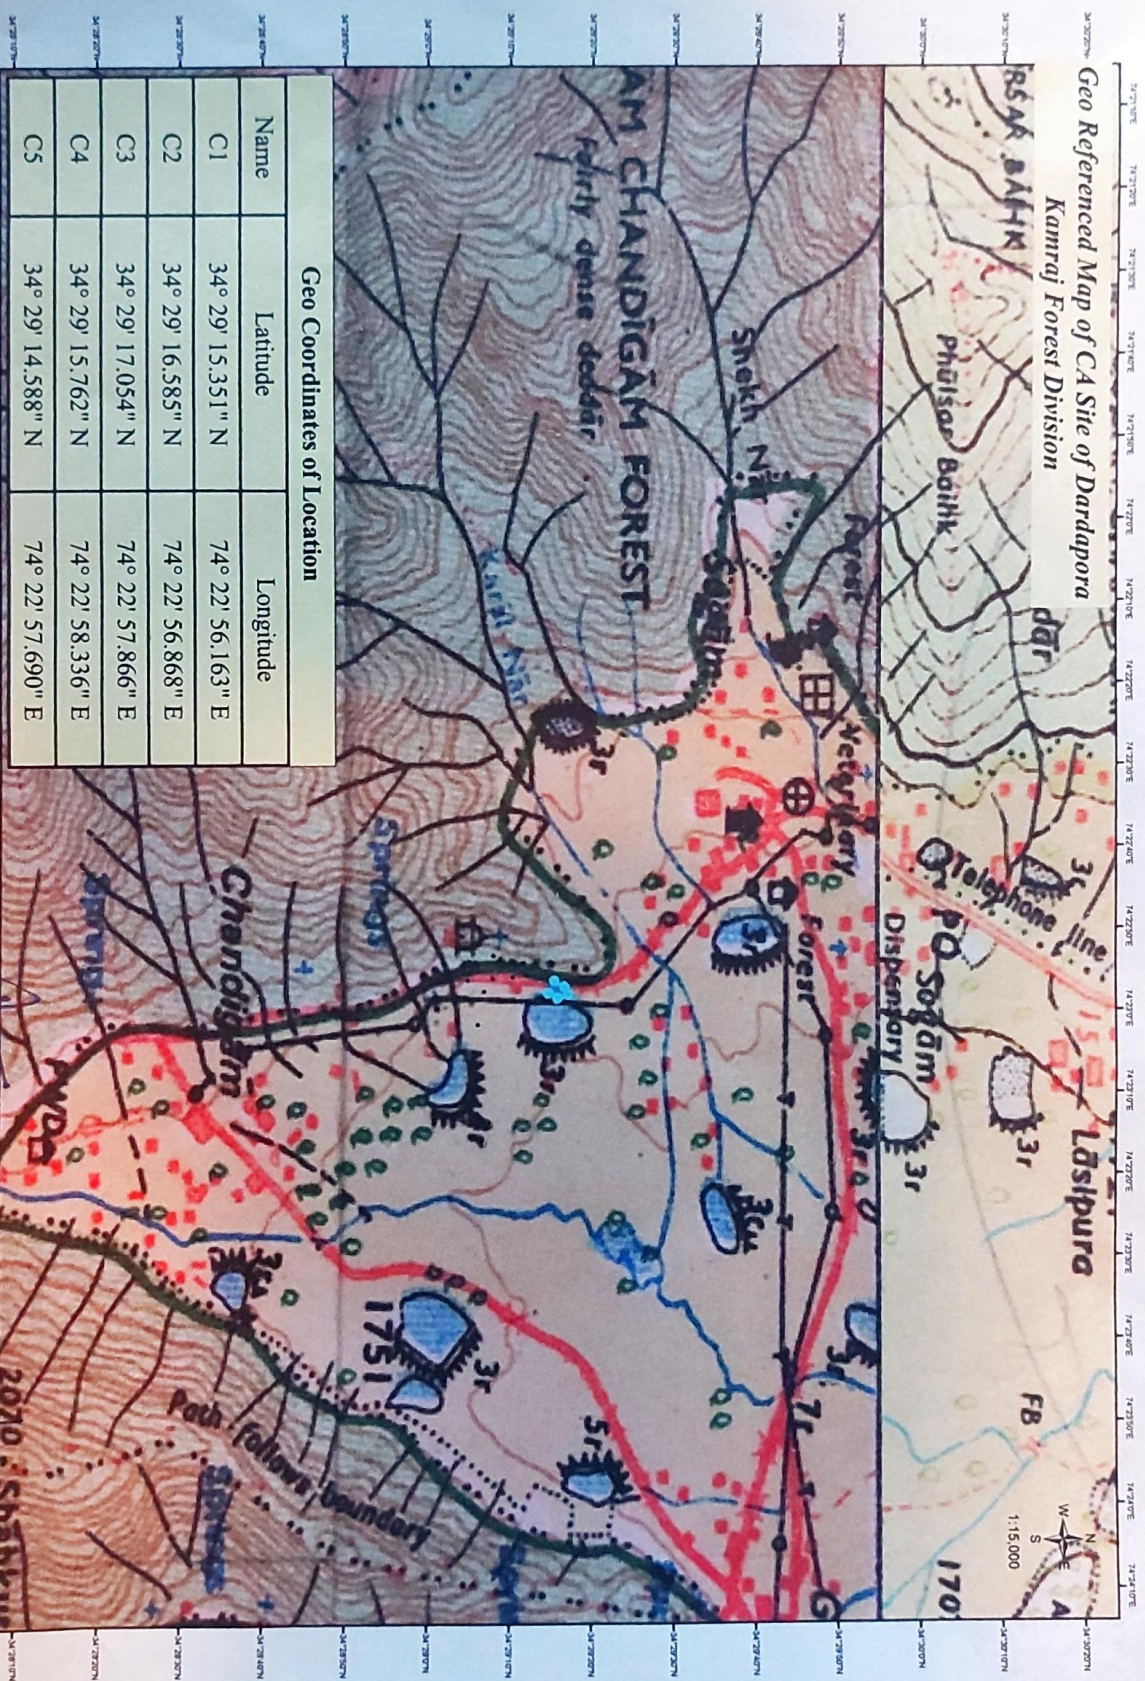

Geo Referenced Map of CA Site of Dardpora Kamraj Forest Division

Geo Coordinates of Location

Name	Latitude	Longitude
C1	34° 29' 15.351" N	74° 22' 56.163" E
C2	34° 29' 16.585" N	74° 22' 56.868" E
C3	34° 29' 17.054" N	74° 22' 57.866" E
C4	34° 29' 15.762" N	74° 22' 58.336" E
C5	34° 29' 14.588" N	74° 22' 57.690" E