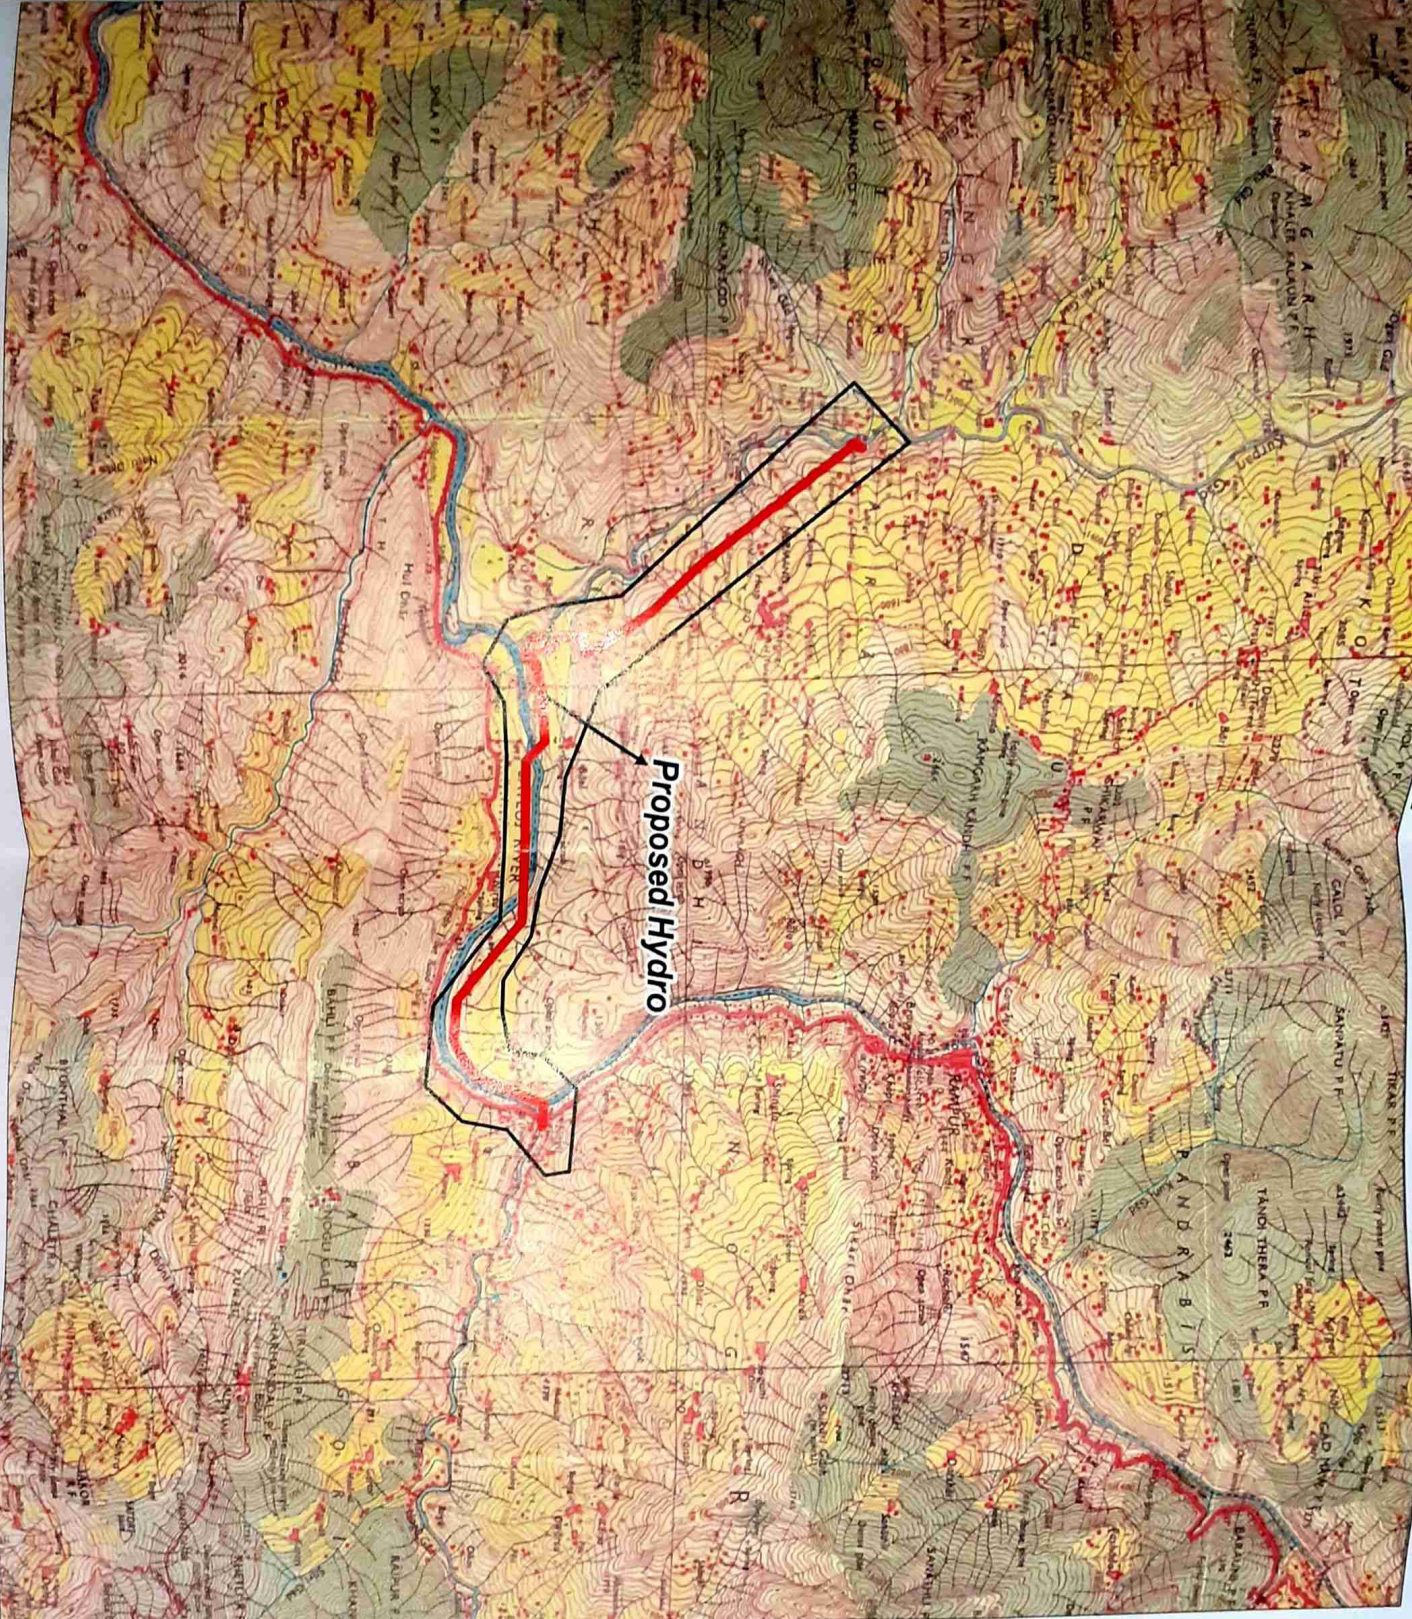

Toposheet of M/S Himprabha Power Pvt. Ltd.

LEGEND

Proposed Hydro

Toposheet No.

53E11

OK

Sudhakar
Divisional Forest Officer
Amri Forest Division
at Indri