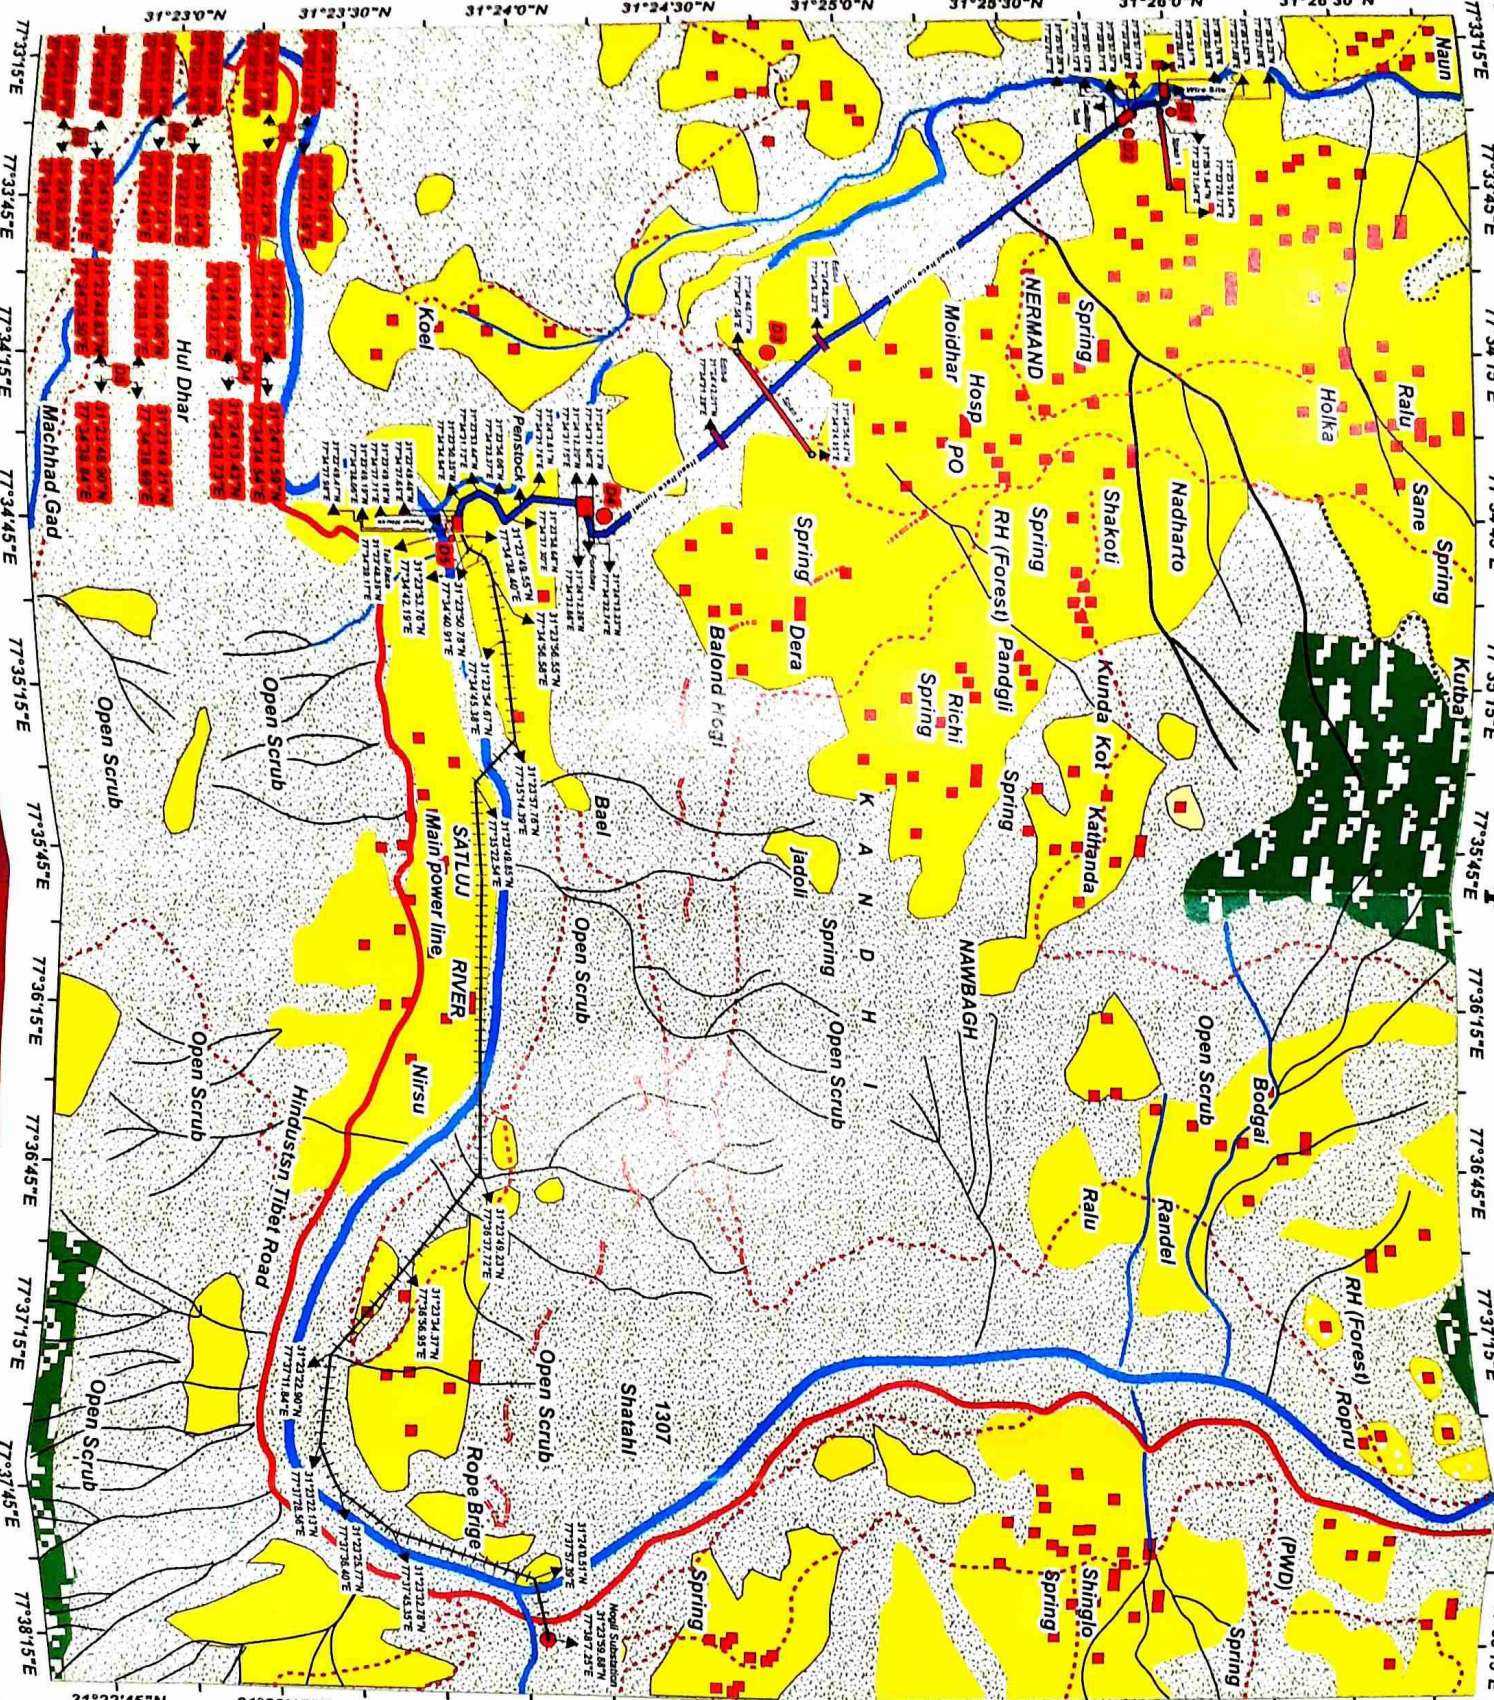

Digital Landuse Map of M/S Himprabha Power Pvt. Ltd.

LEGEND

- Weir Site
- D-Tank
- Head Race Tunnel
- Span
- Edit-I&II
- Forebay
- Penstock
- Power House
- Tail Race
- TLine
- Sub Station
- Dumping
- Water Body
- Agriculture Land
- Builtup Structure
- Forest Land
- Open Land
- Grass Land
- Waste Land

Forest Officer
 Amn Forest Division
 01/10/11