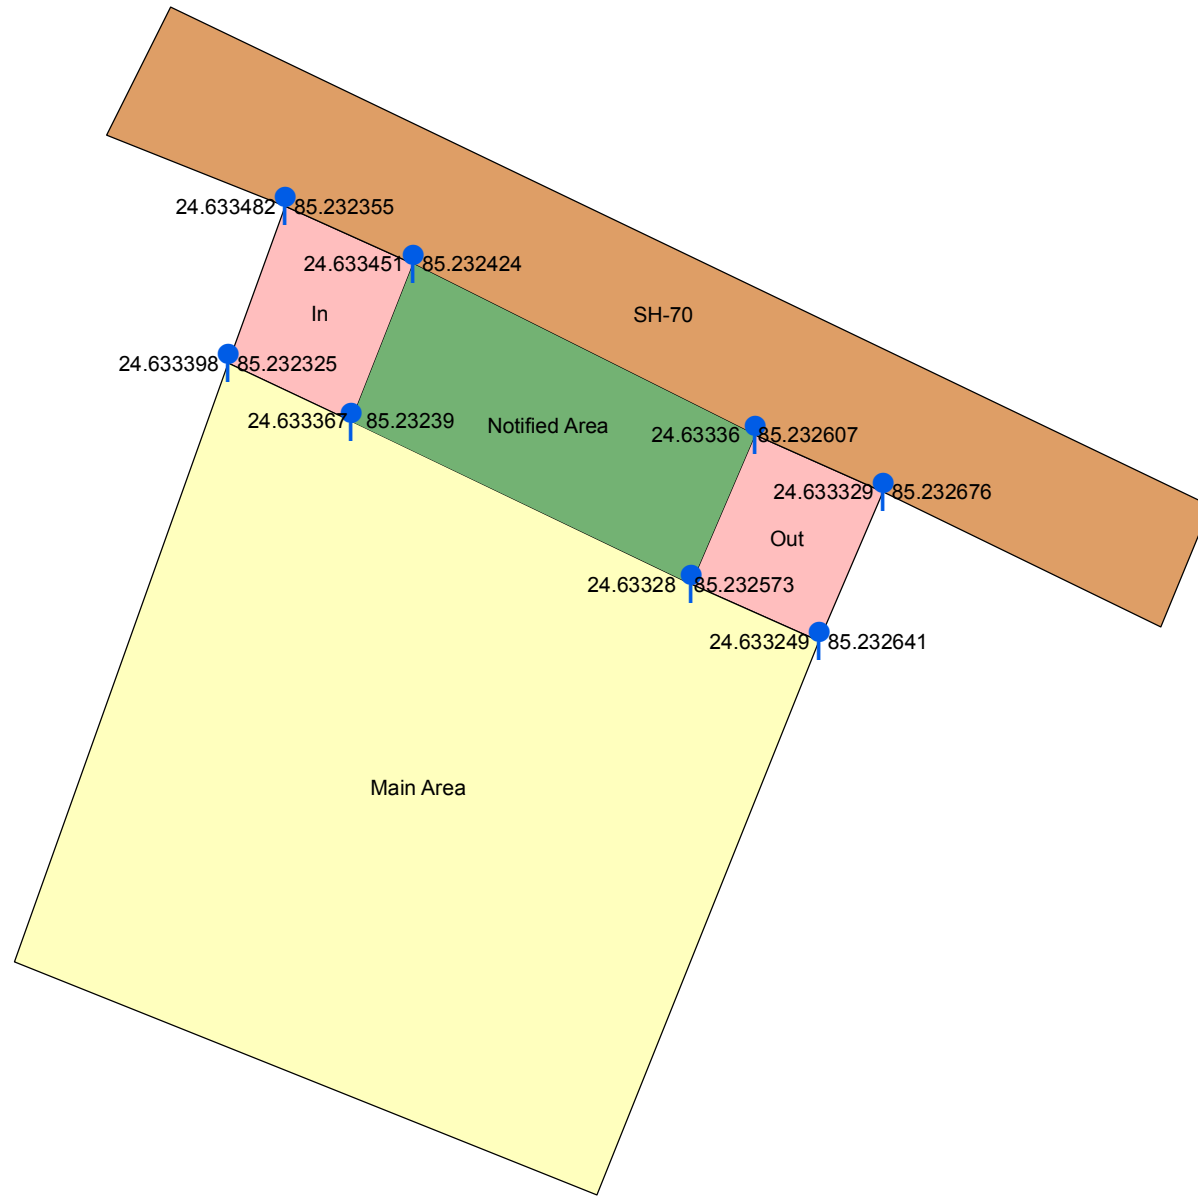

# DIGITAL MAP FOR BPCL RETAIL OUTLET ON SIDE OF SH-70 BY ROHIT KUMAR IN GAYA DIST.

## Legend

-  GPS Location
-  In
-  Out
-  SH-70
-  Main Area
-  Notified Area