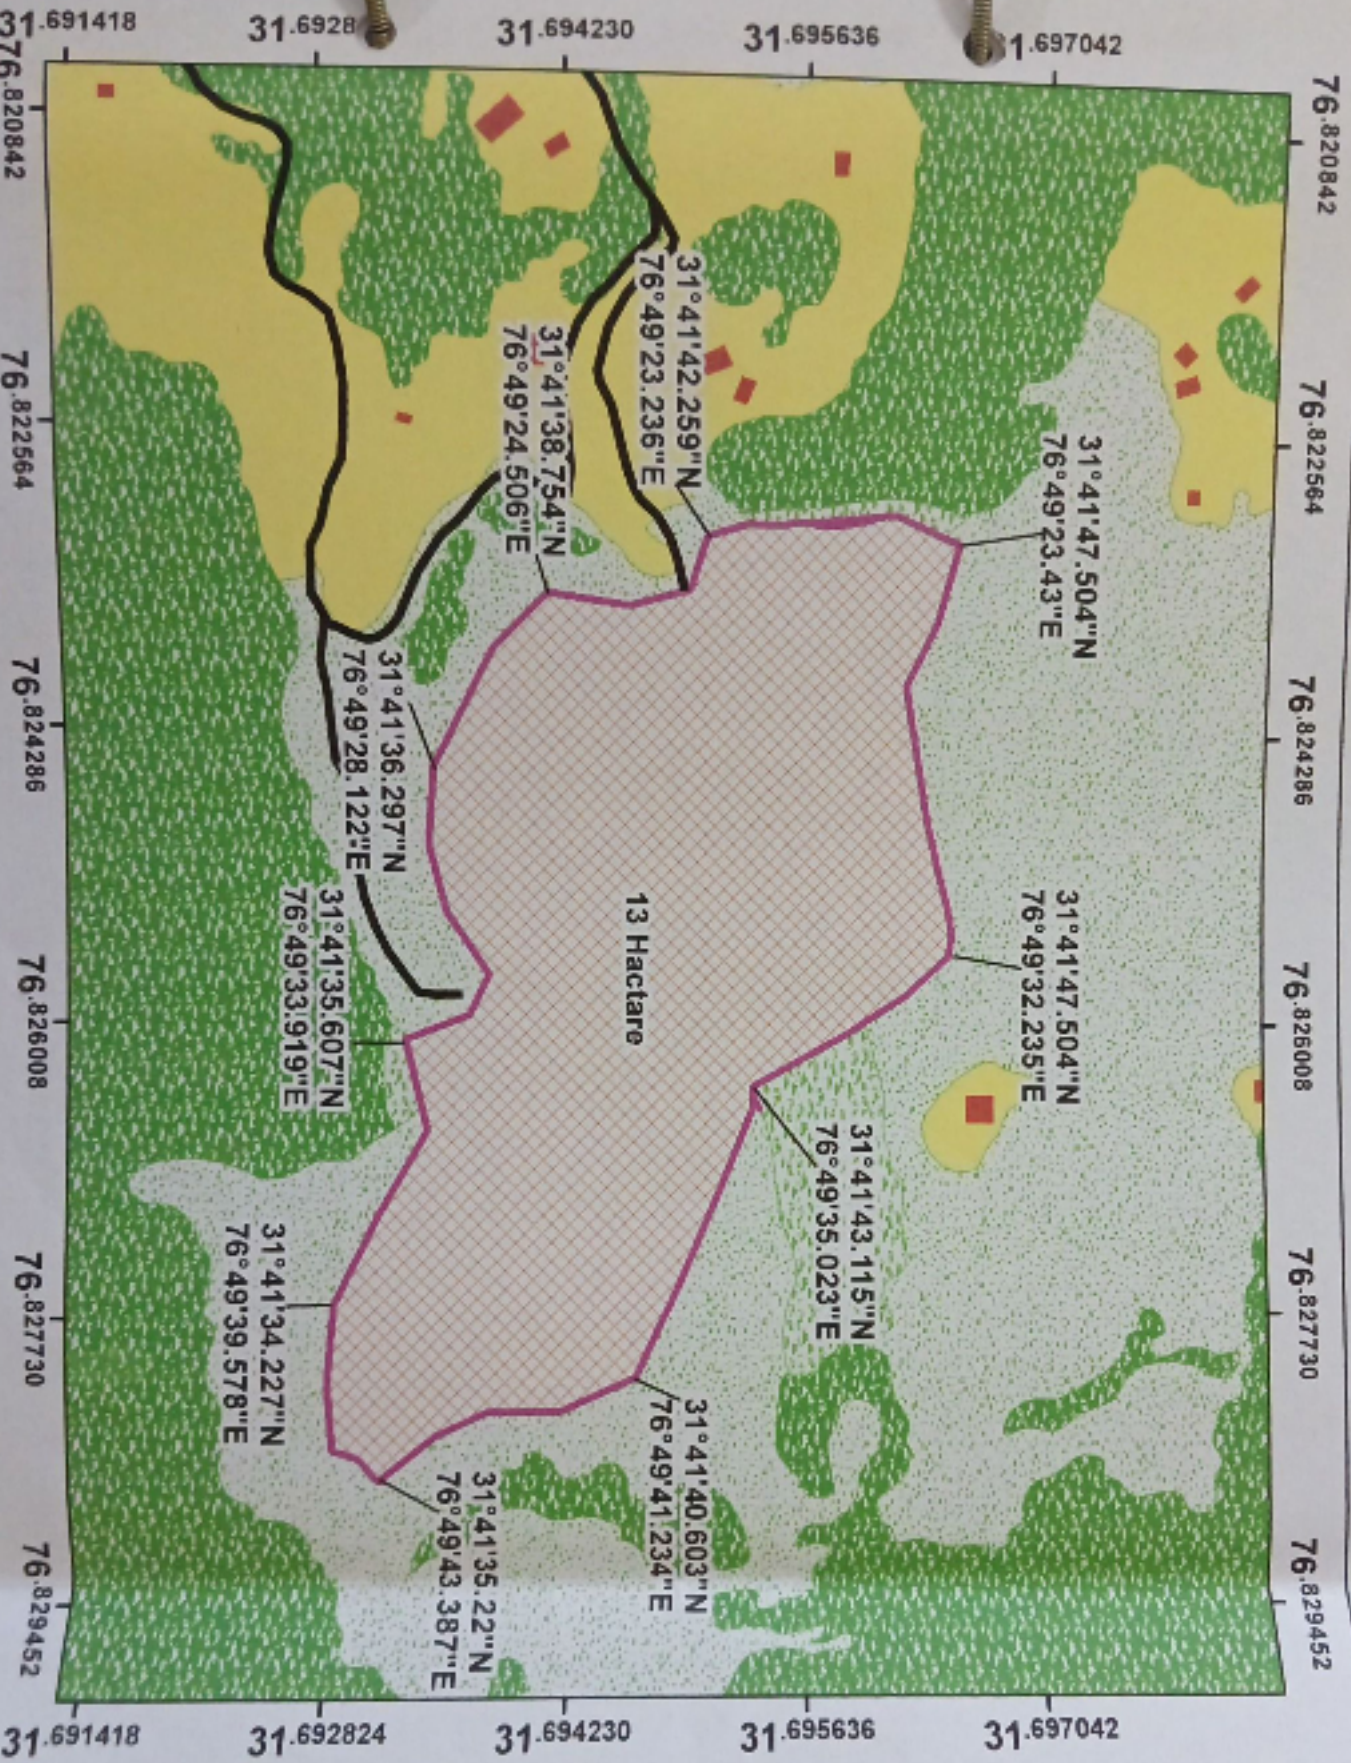

Digital Landuse Map for Proposed C A Site C/O Atal Medical & Research University H.P.

Legend

-  Existing Road
-  CA Site
-  Builtup
-  Private Land
-  Open Land
-  Shurb
-  Forest Land

Regic:   
 Atal Medical & Research University  
 Nar-Chinuk Ni...  
 counter signed by  
 Director of Forest  
 Pakeel Forest

(24)