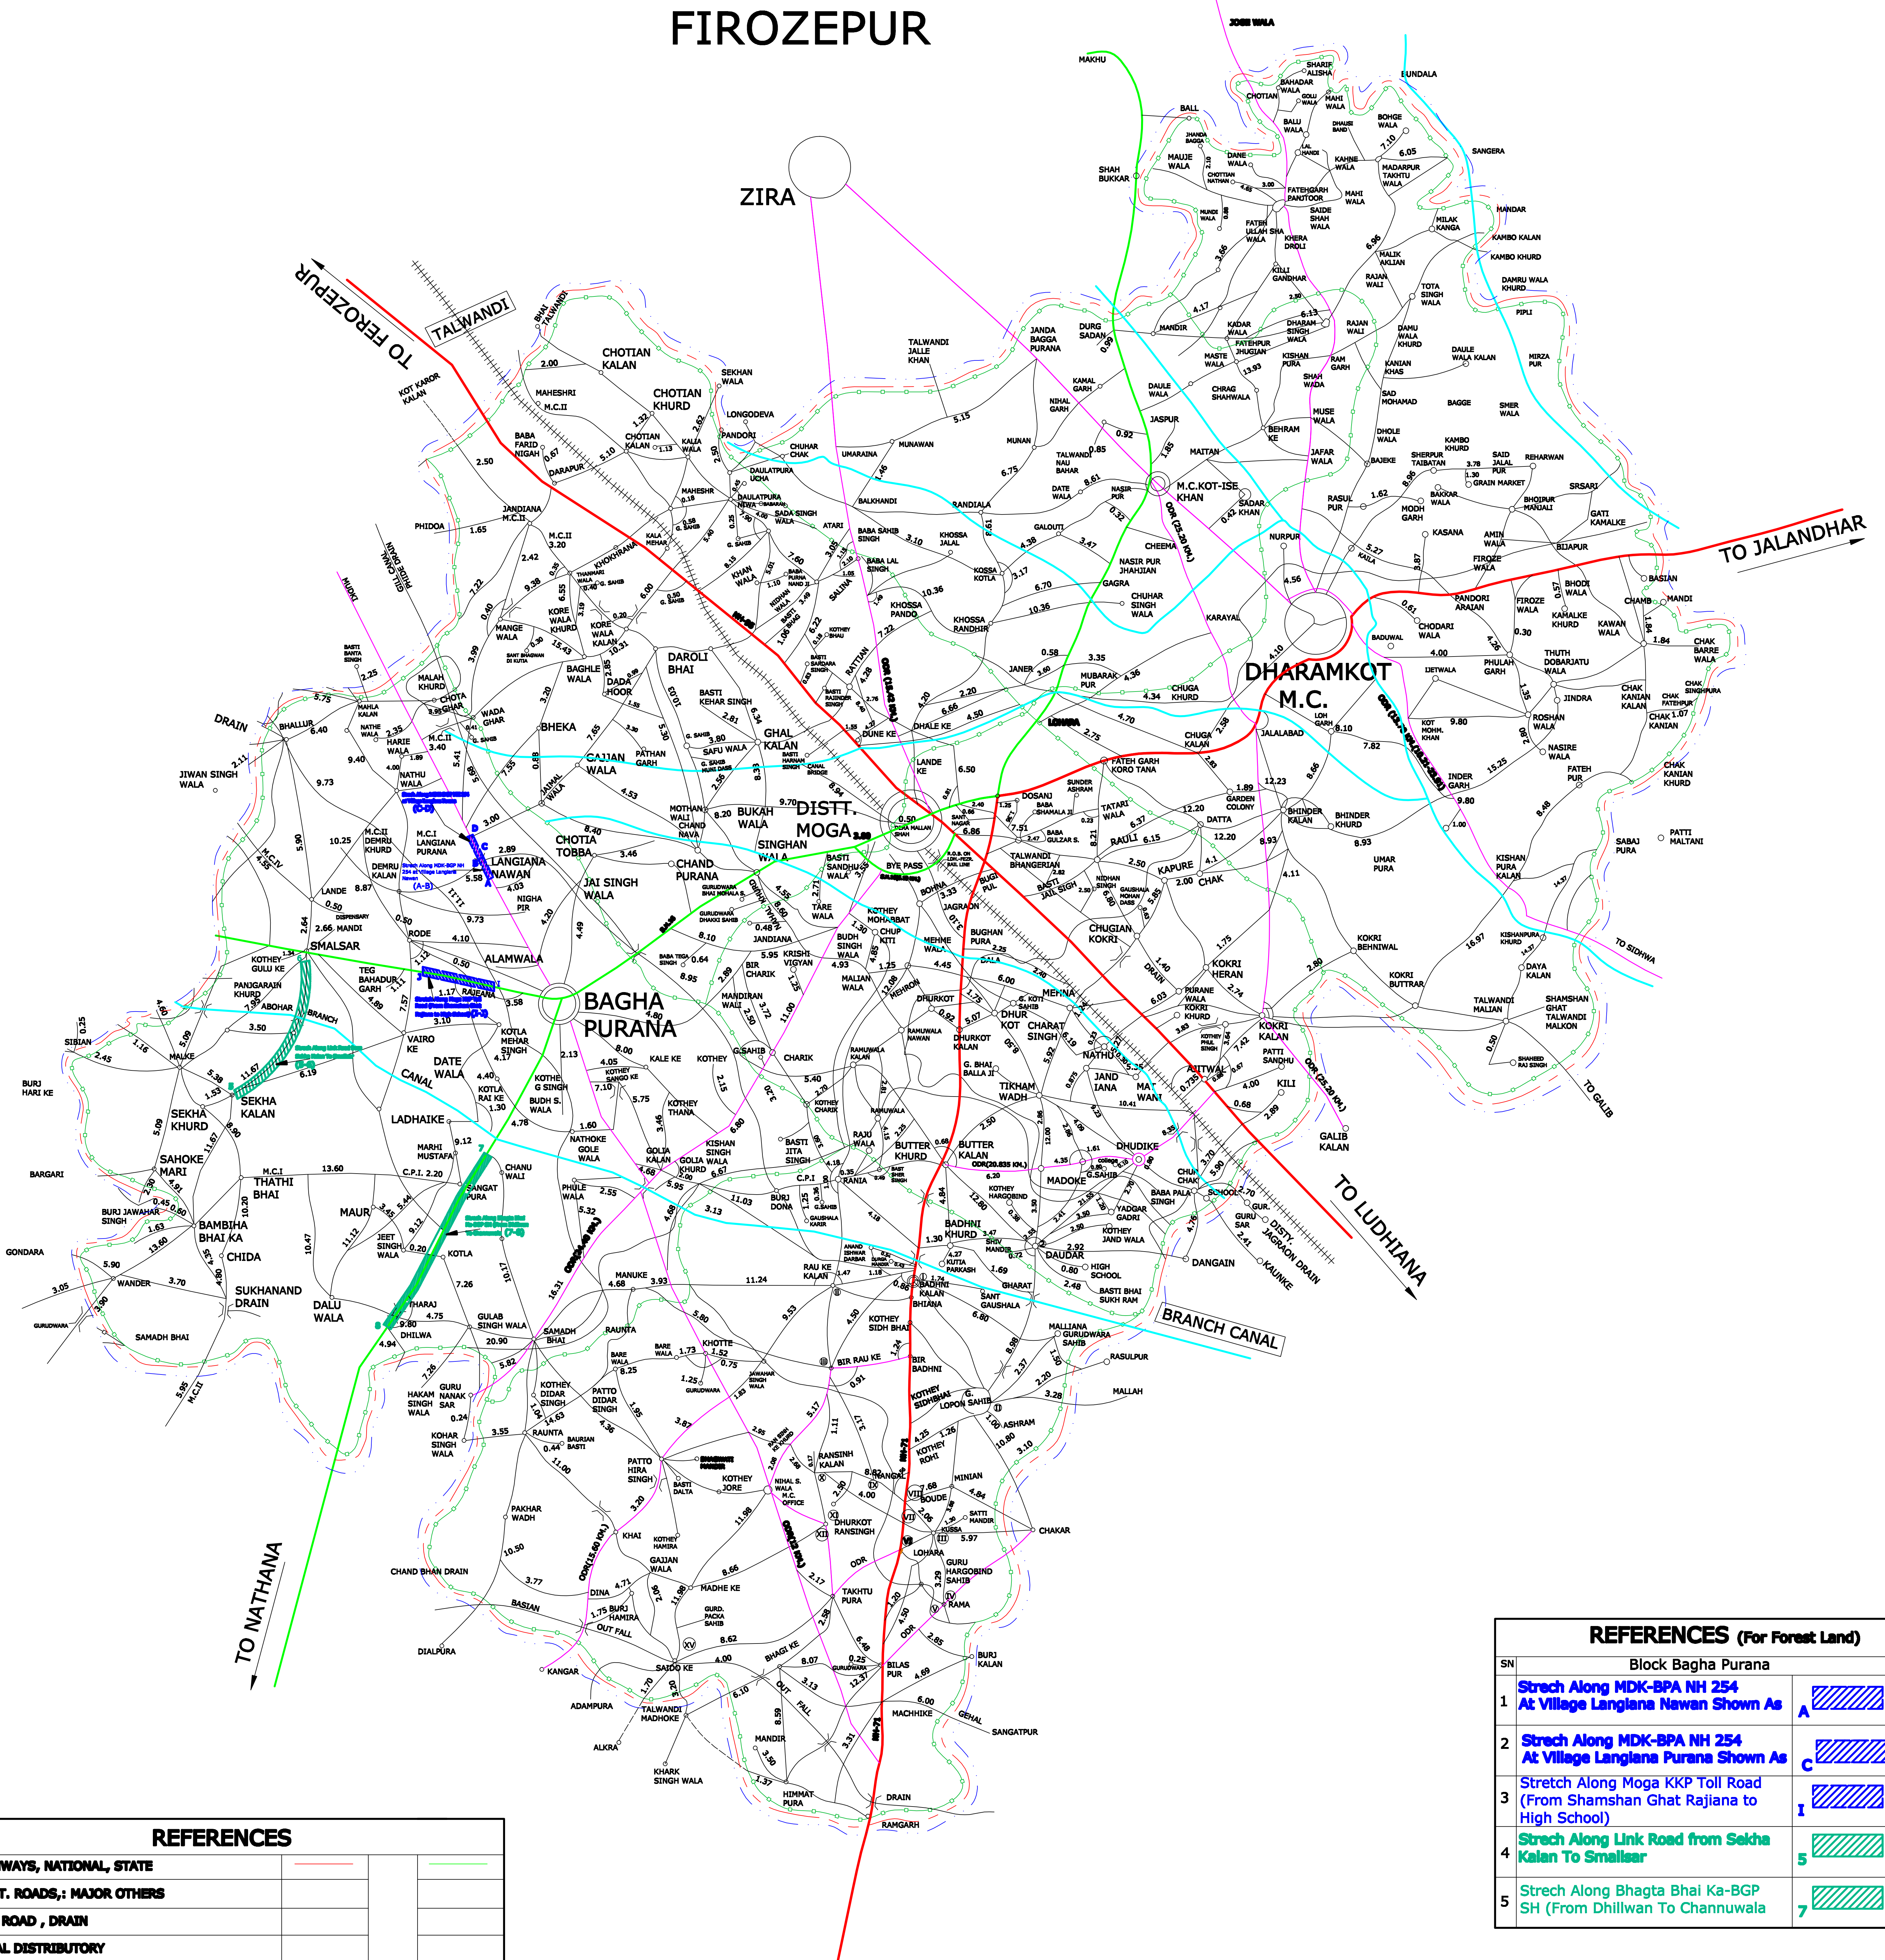

# ROAD MAP OF DISTT. MOGA

## DISTRICT FIROZEPUR

### REFERENCES

HIGHWAYS, NATIONAL, STATE	
DISTT. ROADS, MAJOR OTHERS	
LINK ROAD, DRAIN	
CANAL DISTRIBUTORY	
BOUNDARIES, STATE, DISTRICT	
BOUNDARIES, MARKET COMM., CONSTITUENCY	
RAILWAY LINE	
**MARKET COMMITTEE AREAS SHOWN BY SHADES**	

### REFERENCES (For Forest Land)

SN	Block Bagha Purana	
1	Stretch Along MDK-BPA NH 254 At Village Langiana Nawan Shown As	
2	Stretch Along MDK-BPA NH 254 At Village Langiana Purana Shown As	
3	Stretch Along Moga KKP Toll Road (From Shamshan Ghat Rajiana to High School)	
4	Stretch Along Link Road from Sekha Kalan To Smallsar	
5	Stretch Along Bhagta Bhai Ka-BGP SH (From Dhillwan To Channuwala)	