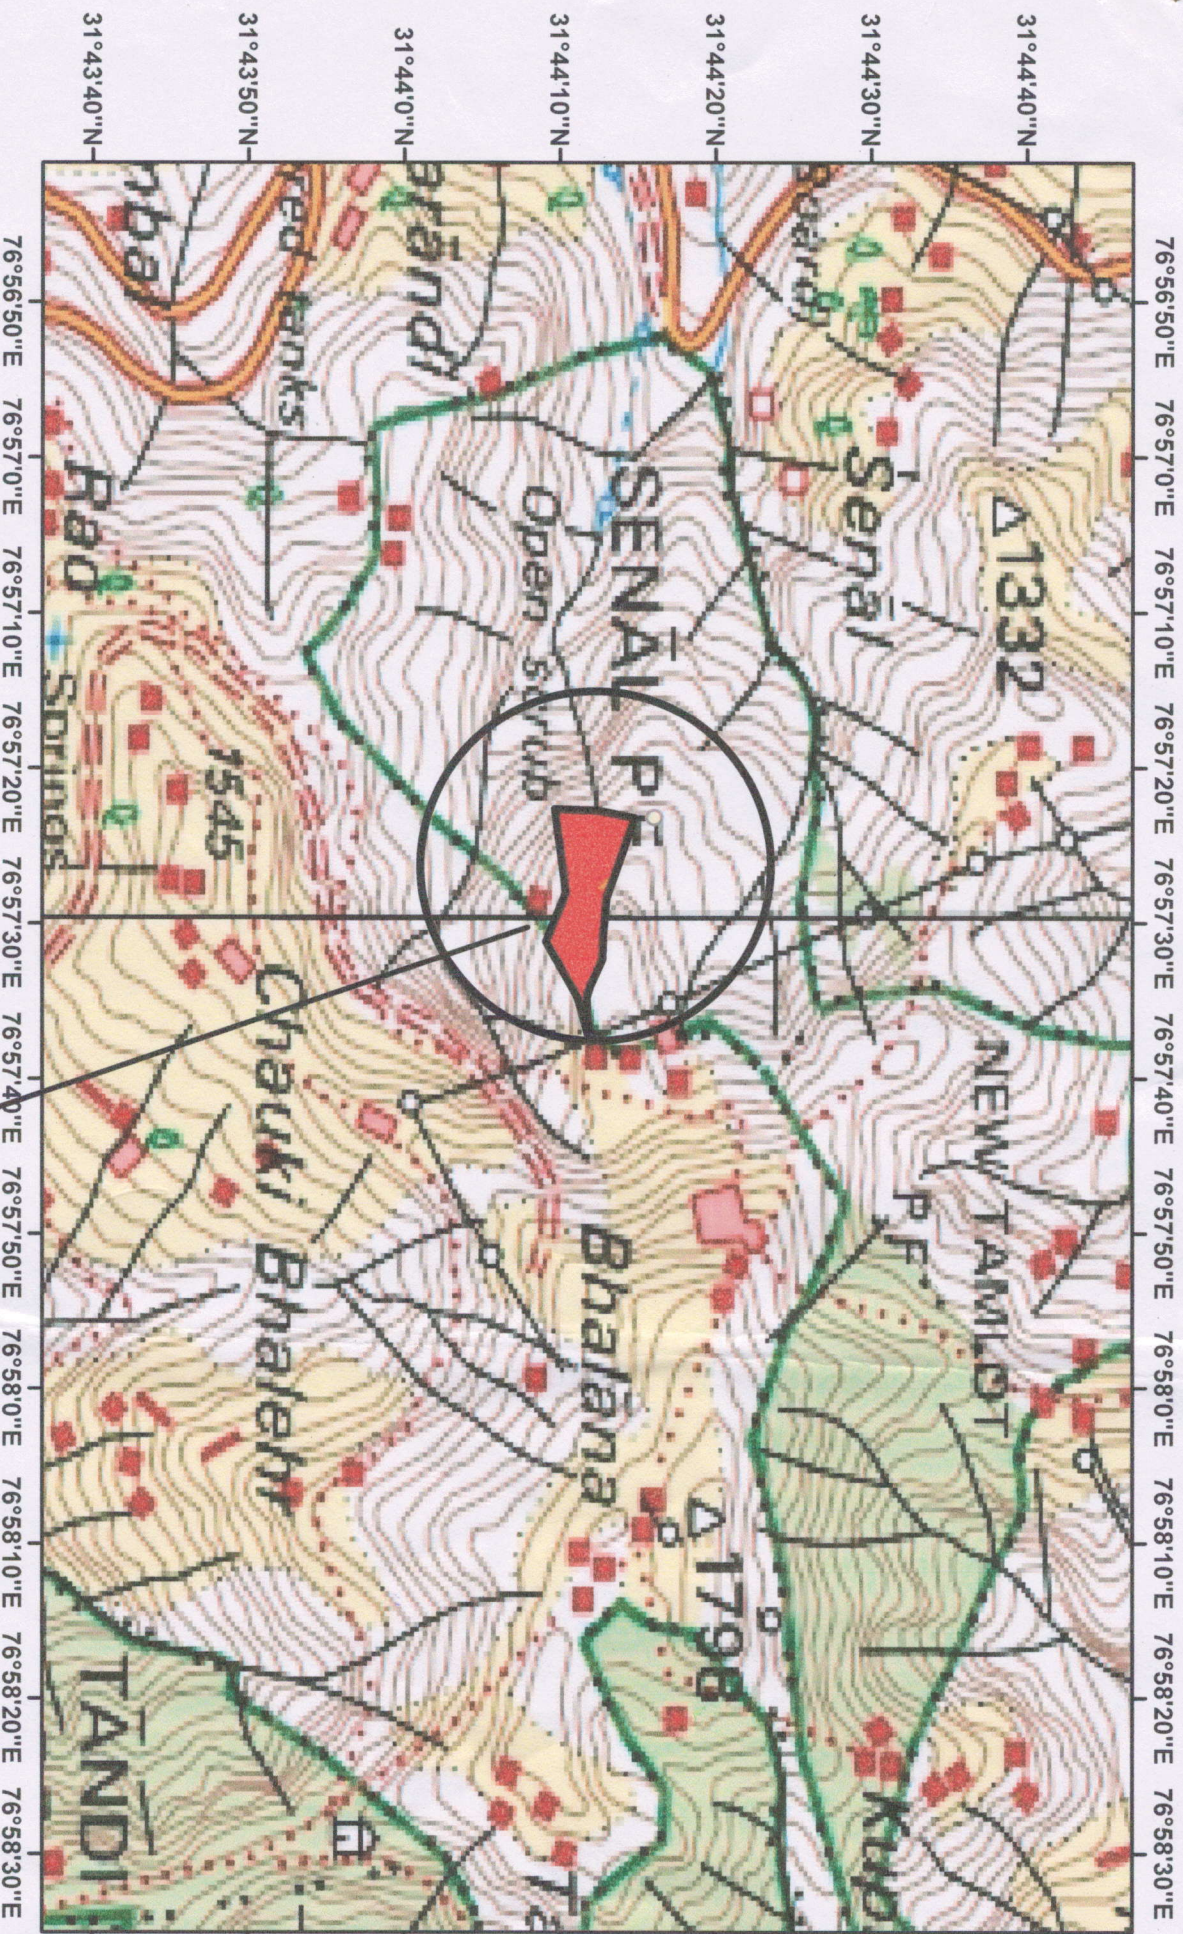

Topo-Sheet Map of Proposed CA Site (3.25) Hectare For C/o Tandi Sirm Batan

Legend

- CA Site
- Area(3.25 Hectare)

Topo-Sheet No.H43E14

Proposed Site

SR
Divisional Forest Officer
Wandi Forest Division