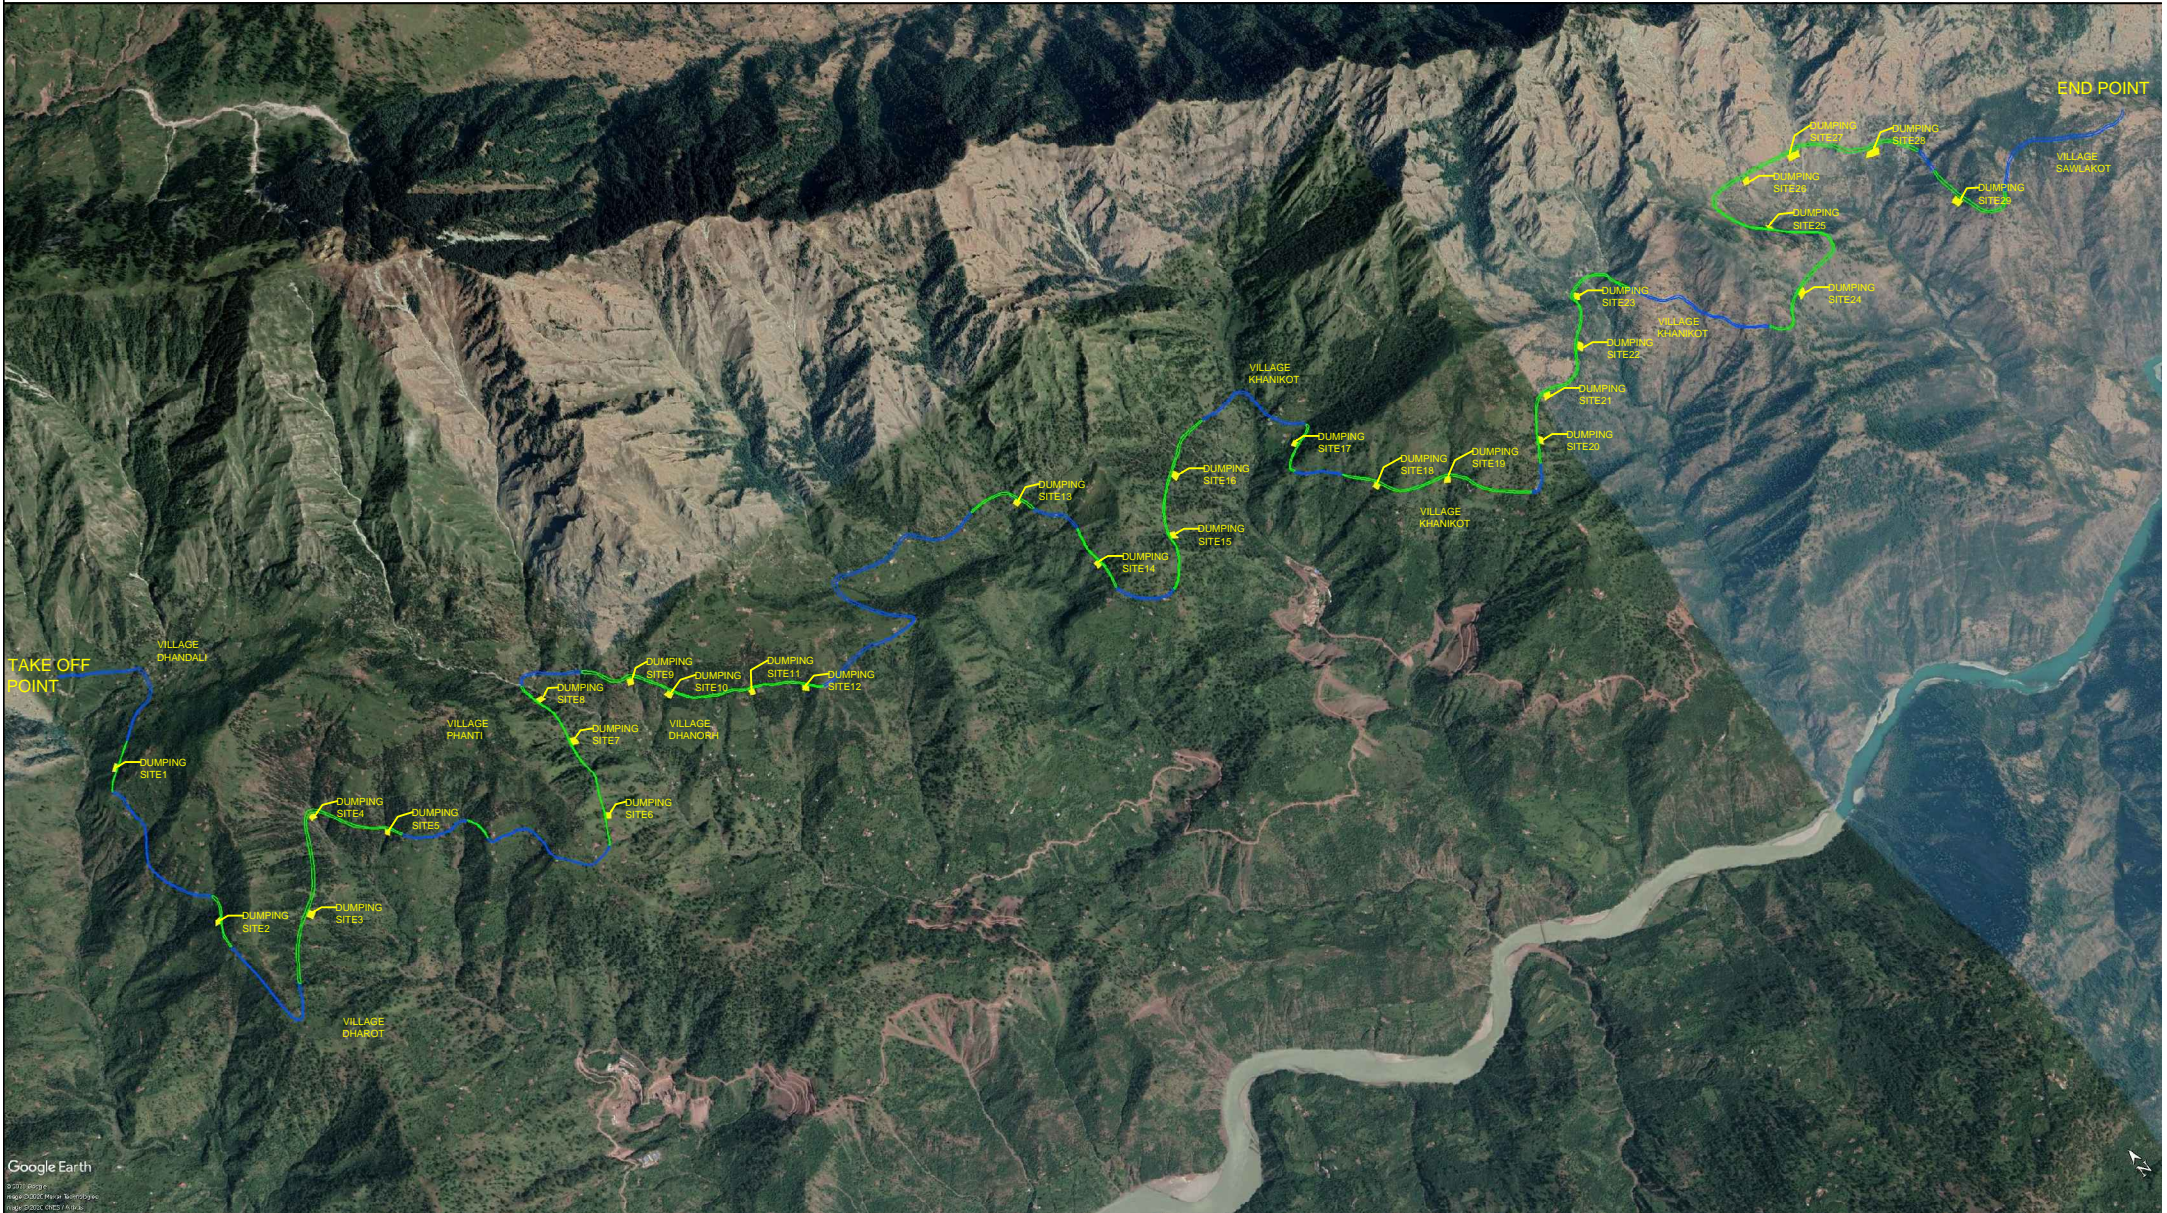

# GOOGLE MAP OF PMGSY ROAD ALIGNMENT KANTHAN TO SAWALAKOT-II ROAD, PACKAGE JK14- 559, PHASE-X, BLOCK-ARNAS, DISTRICT-REASI

**LEGEND:-**

1. FOREST LAND	<span style="color: green;">—</span>
2. PROPRIETY LAND	<span style="color: blue;">—</span>
3. DUMPING SITE	<span style="color: yellow;">—</span>
4. OTHER ROADS	<span style="color: black;">—</span>