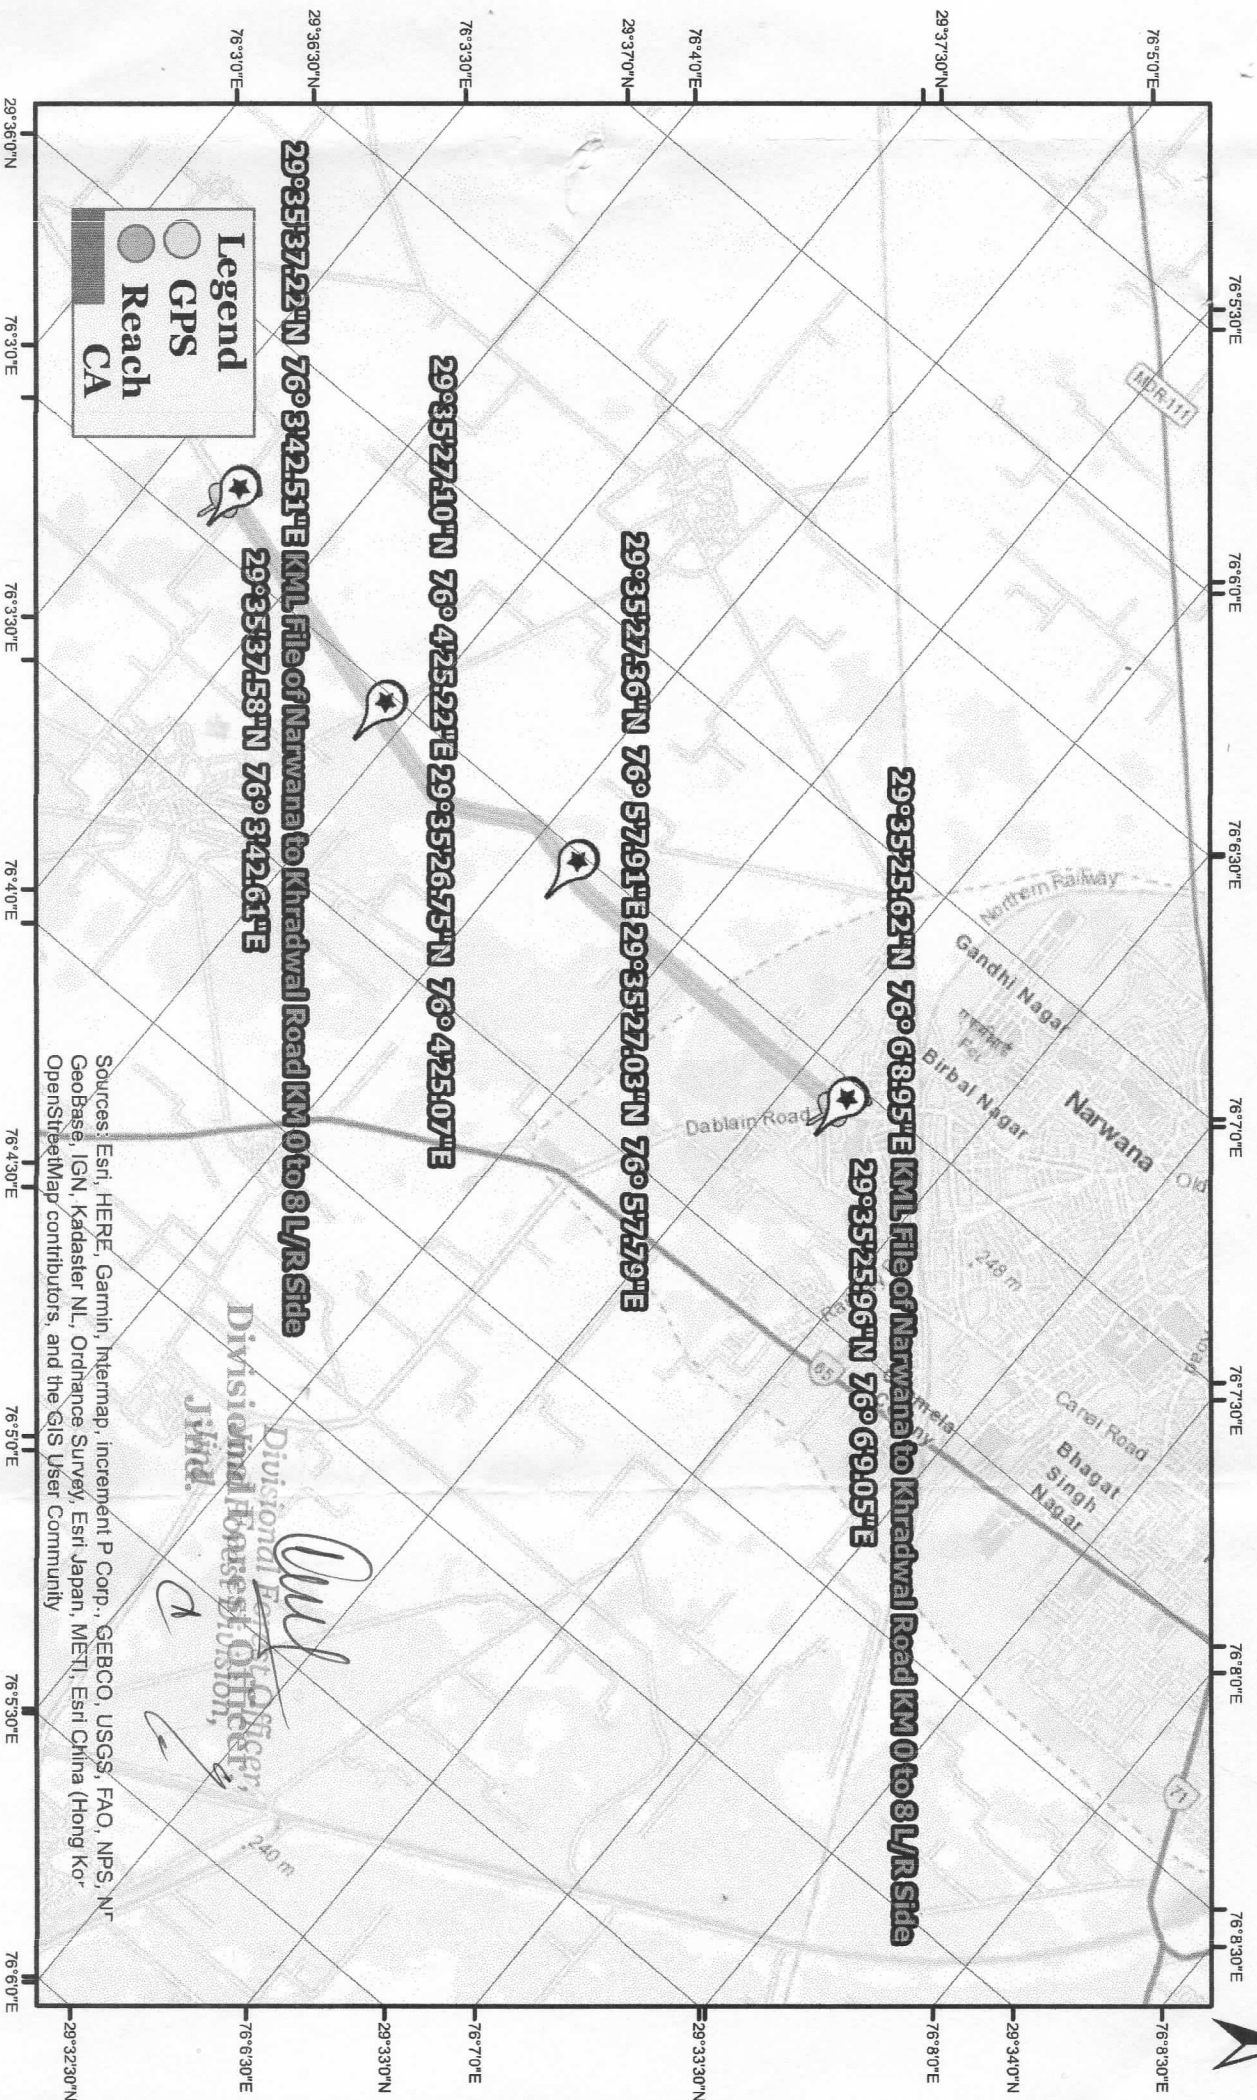

# DGPS Map of Narwana to Kharadwal Road KM 0 to 8 L/R Side

**Legend**

- GPS
- Reach
- ★ CA

**29°35'37.22\"N 76° 3'42.51\"E KML File of Narwana to Kharadwal Road KM 0 to 8 L/R side**

**29°35'37.53\"N 76° 3'42.61\"E**

**29°35'27.10\"N 76° 4'25.22\"E 29°35'26.75\"N 76° 4'25.07\"E**

**29°35'27.36\"N 76° 5'7.91\"E 29°35'27.03\"N 76° 5'7.59\"E**

**29°35'25.62\"N 76° 6'8.95\"E KML File of Narwana to Kharadwal Road KM 0 to 8 L/R Side**

**29°35'25.96\"N 76° 6'9.05\"E**

Sources: Esri, HERE, Garmin, Intermap, increment P Corp., GEBCO, USGS, FAO, NPS, NIE, Geobase, IGN, Kadaster NL, Ordnance Survey, Esri Japan, METI, Esri China (Hong Kong), Swisstopo, Mapbox, OpenStreetMap contributors, and the GIS User Community