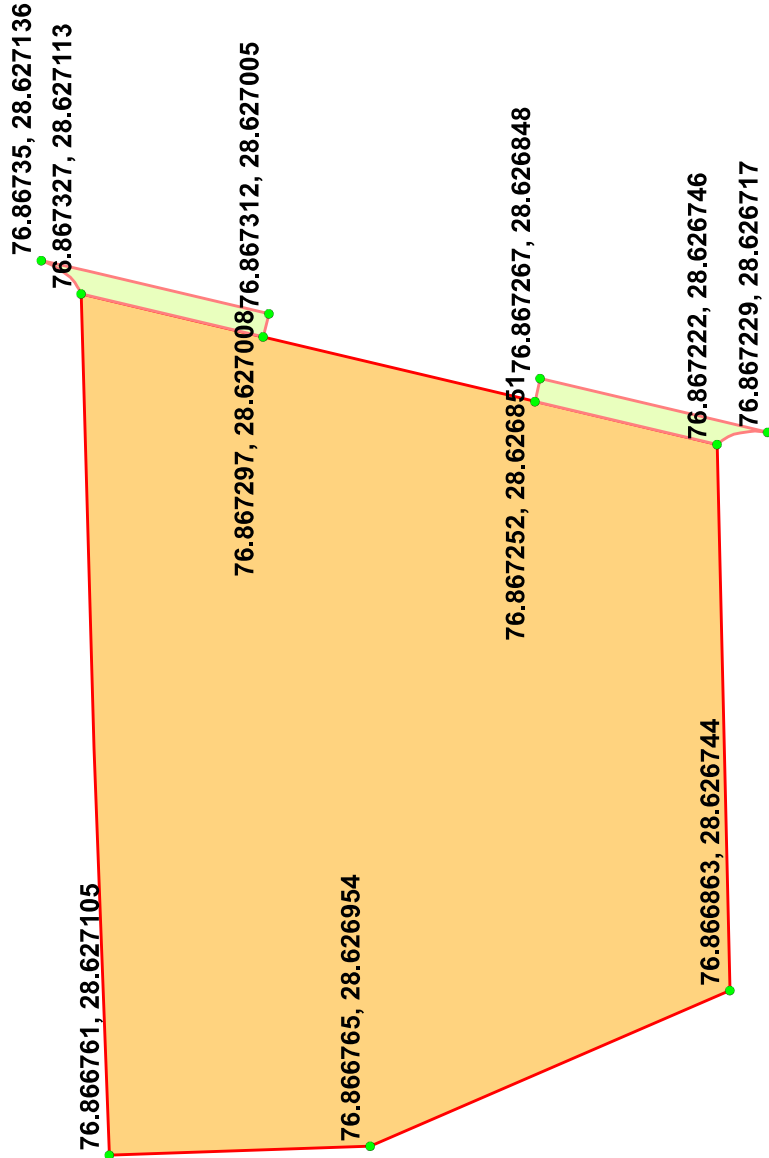

**RETAIL OUTLET SITUATED AT VILLAGE
ZARDAKPUR ON BAHADURGARH BADLI ROAD, TEH. BERI, DISTT.-JHAJJAR (HR)**

Legend

- GPS
- Approach_Access
- Project_site