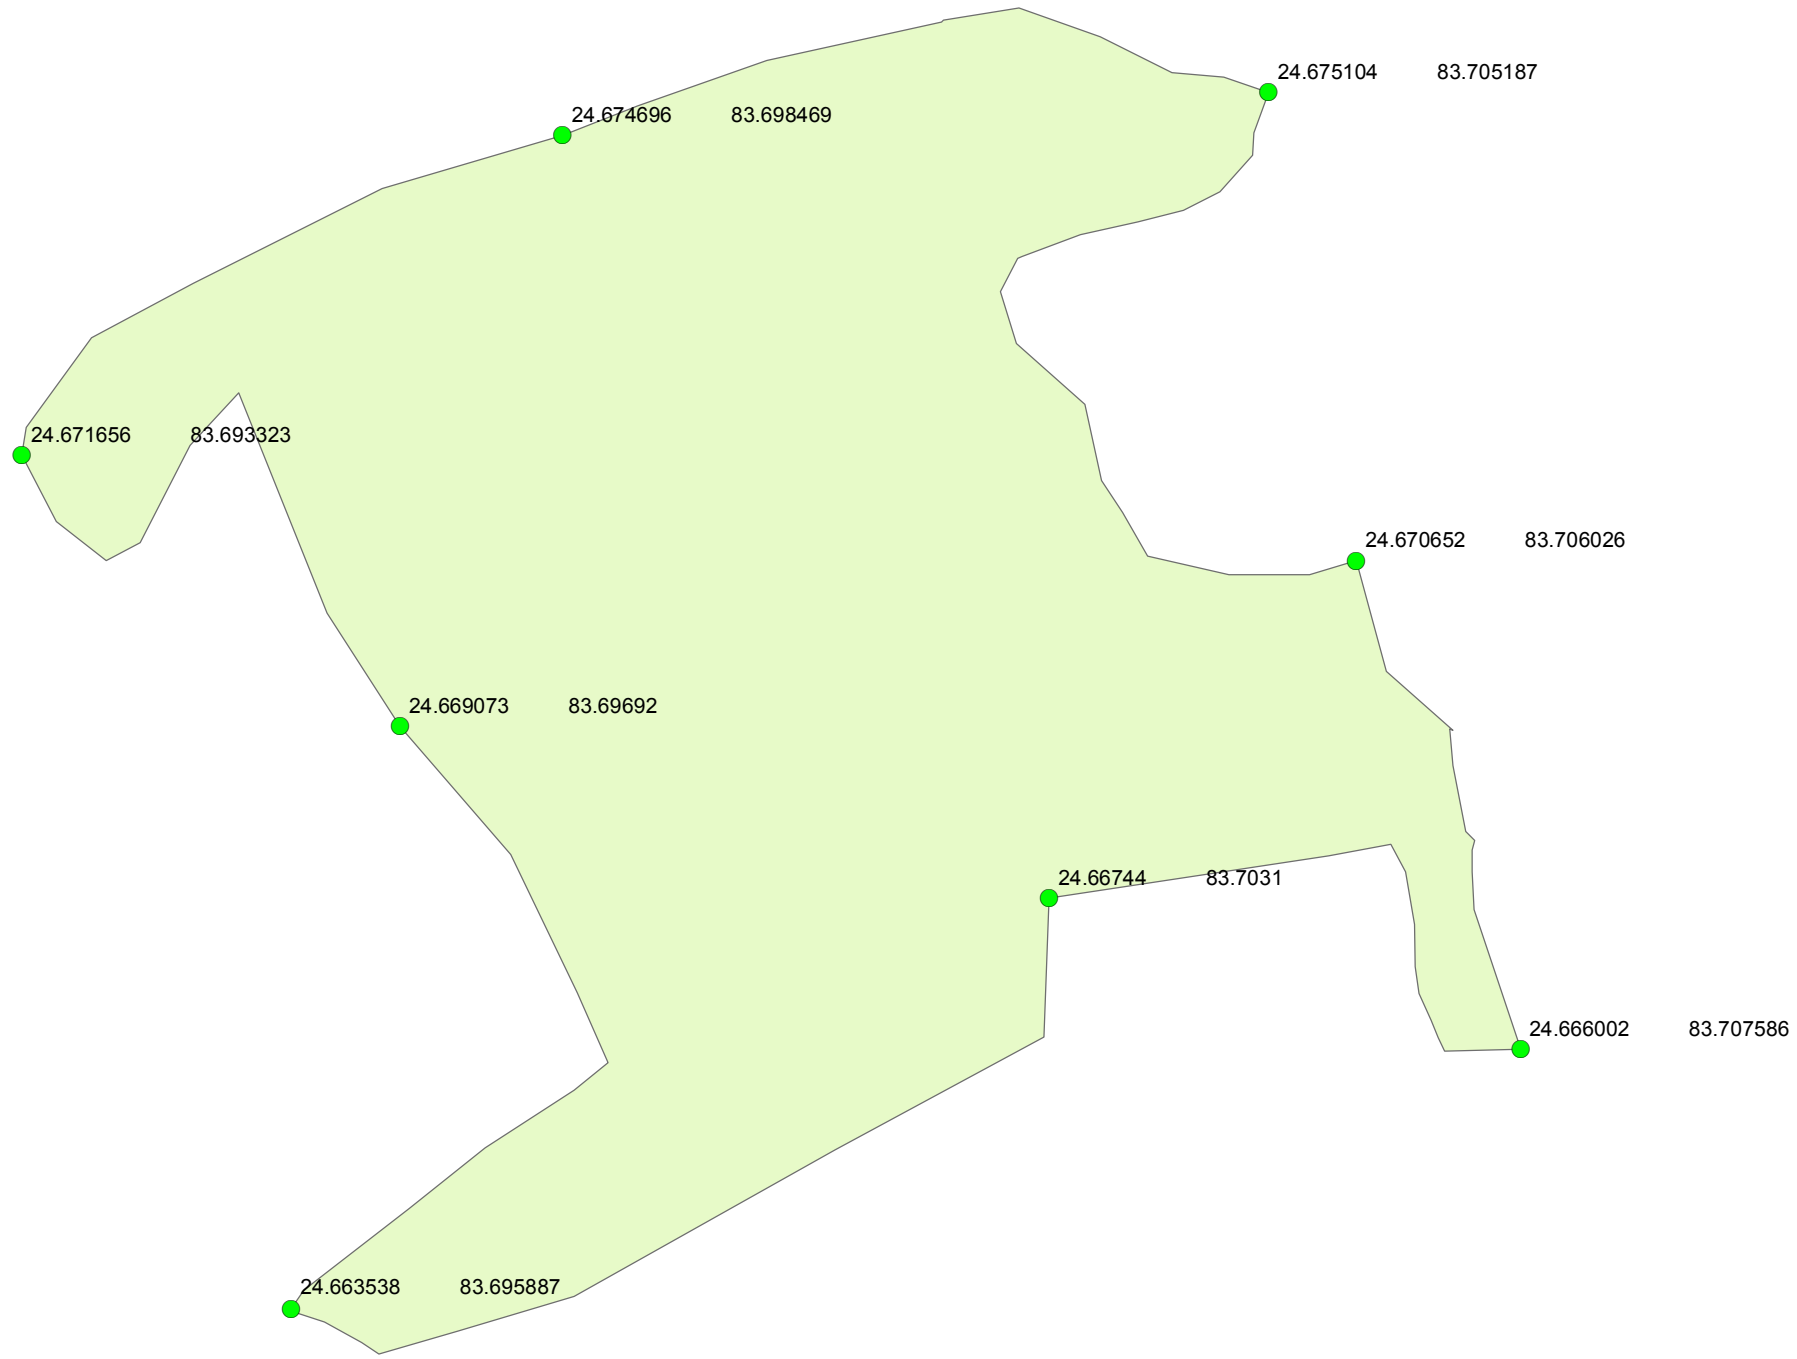

# CA Plantation against Condstruction of 11KV Distribution Line in Panchmahuli PF in Kaimur Dist.

## Legend

-  GPS Location
-  Plantation Site