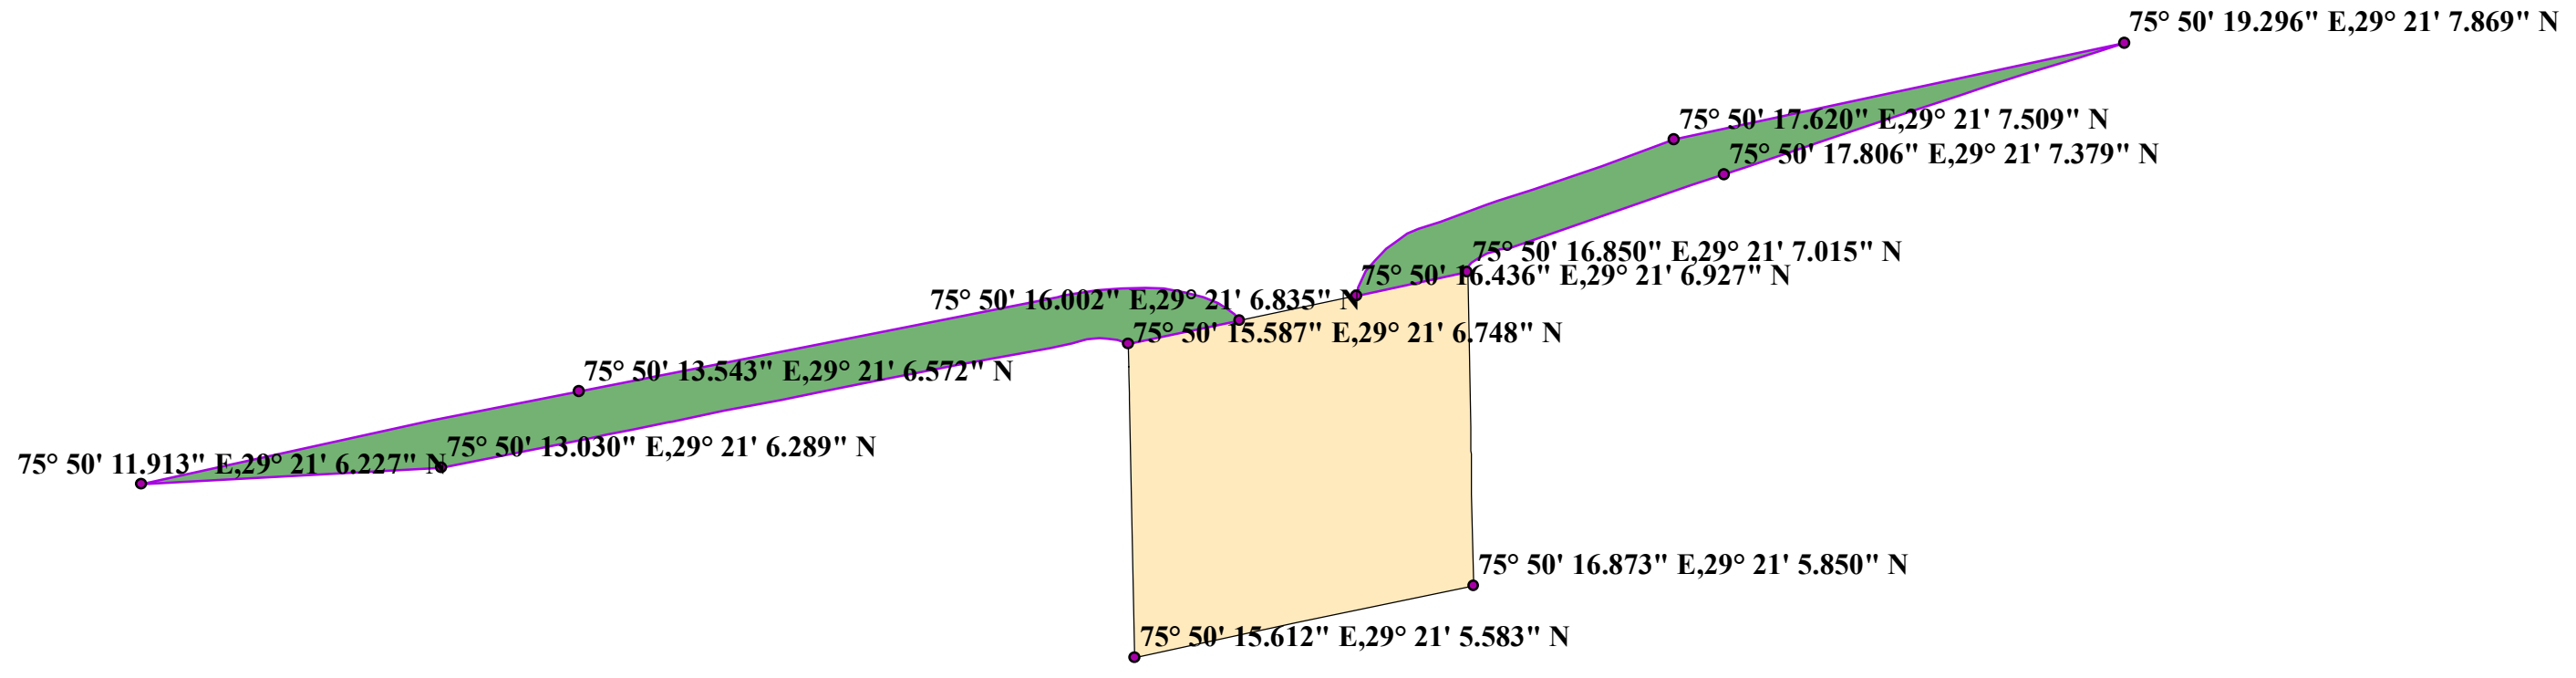

**DGPS MAP FOR RETAIL OUTLET OF BPCL, AT VILLAGE khedar, ON BARWALA - AGROHA ROAD,
CH. IN 87.040 (LHS) (SH-10), TEHSIL BARWALA,
DISTT.- HISAR(HRY) 125121.**

1 cm = 8 meters

Legend

- GPS_POINTS
- APPROACH_ACCESS
- PROJECT_SITE