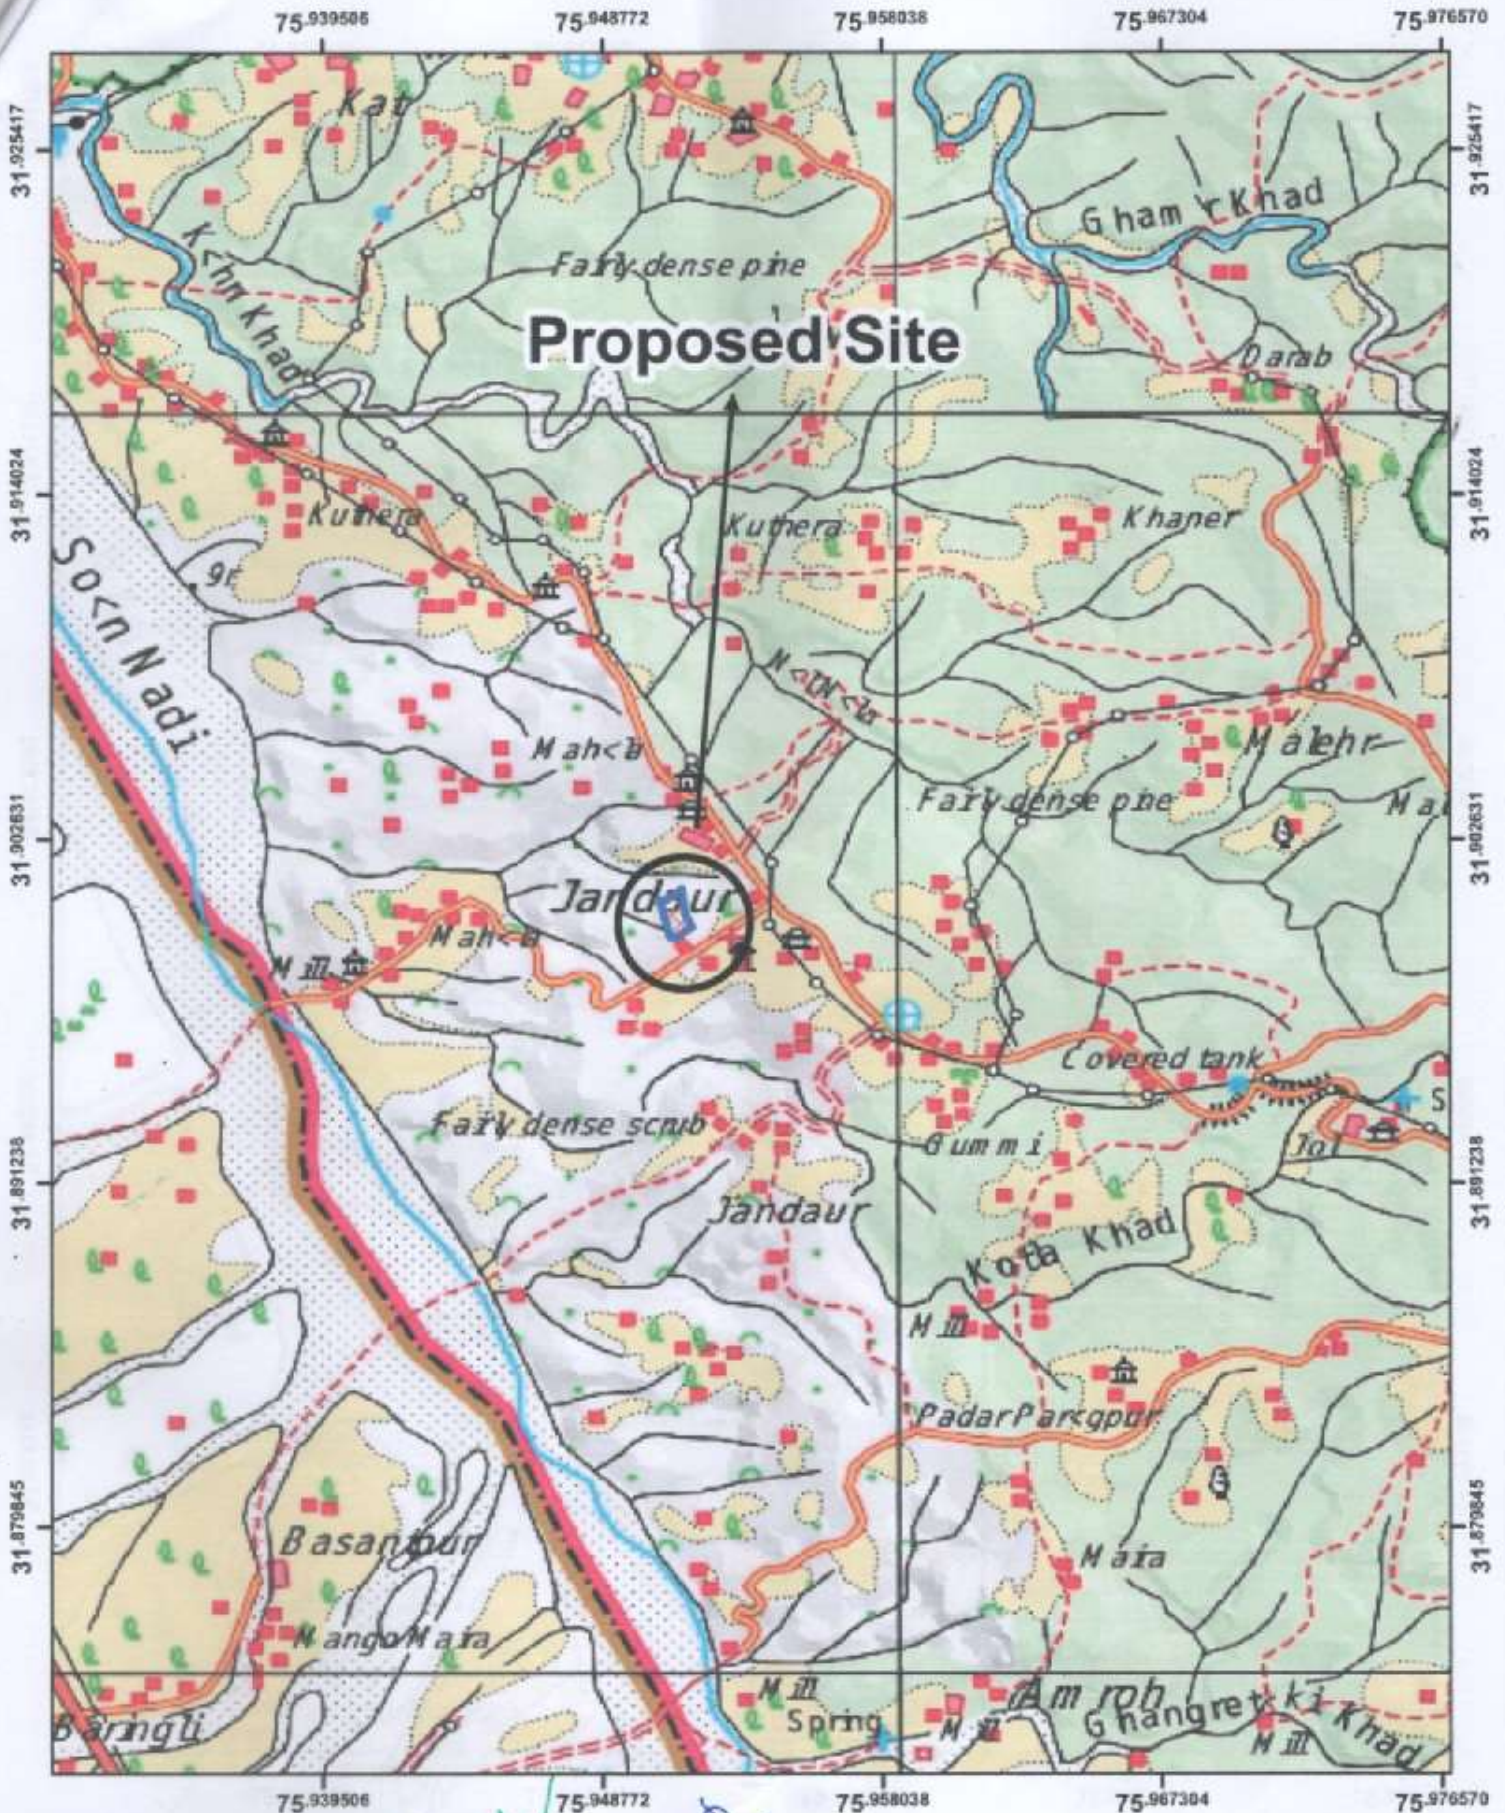

TOPO SHEET

Proposed Site C/O Govt. Polytechnic Jandaur in Tehsil Jaswan Distt Kangra

Index

Proposed Site

Divisional Forest Officer
Dehra Forest Division
Dehra-177101 (H.P.)

Principal
Govt. Model ITI Sansarp
Terrace Distt. Kangra H.P.

Scale- 1:50000

Topo Sheet- H43D13