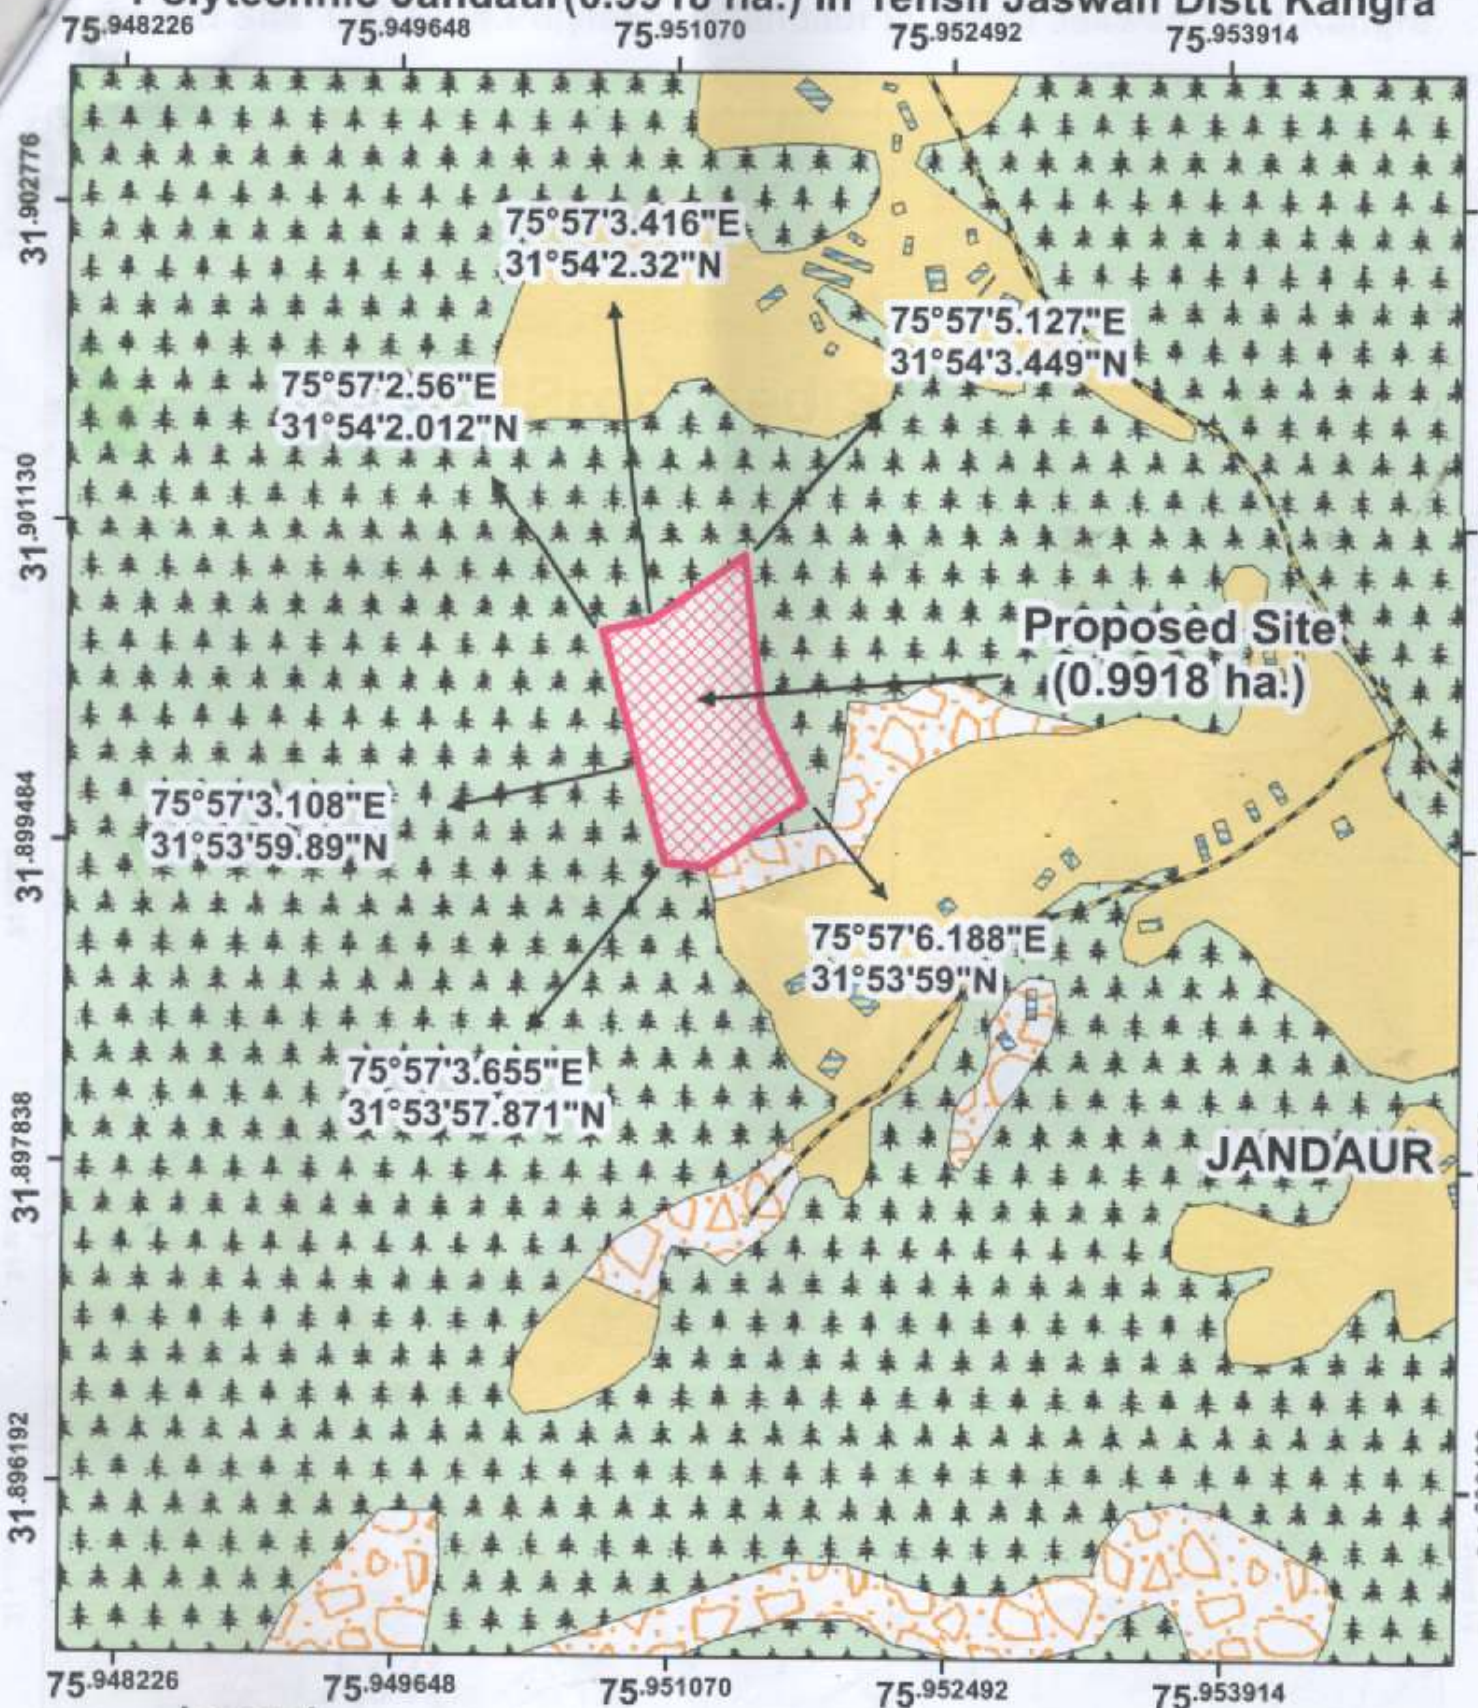

# Digital Landuse Map For Proposed Site C/o Govt. Polytechnic Jandaur(0.9918 ha.) In Tehsil Jaswan Distt Kangra

## Legend

- Existing Road
- Private Land
- Forest Land
- Proposed Site
- Open Land
- Builtup

✓  
Divisional Forest Officer  
Dehra Forest Division  
Dehra-177101 (H.P.)

*(Signature)*  
Principal  
Govt. Model ITI Sansarpur  
Terrace Distt: Kangra H.P.