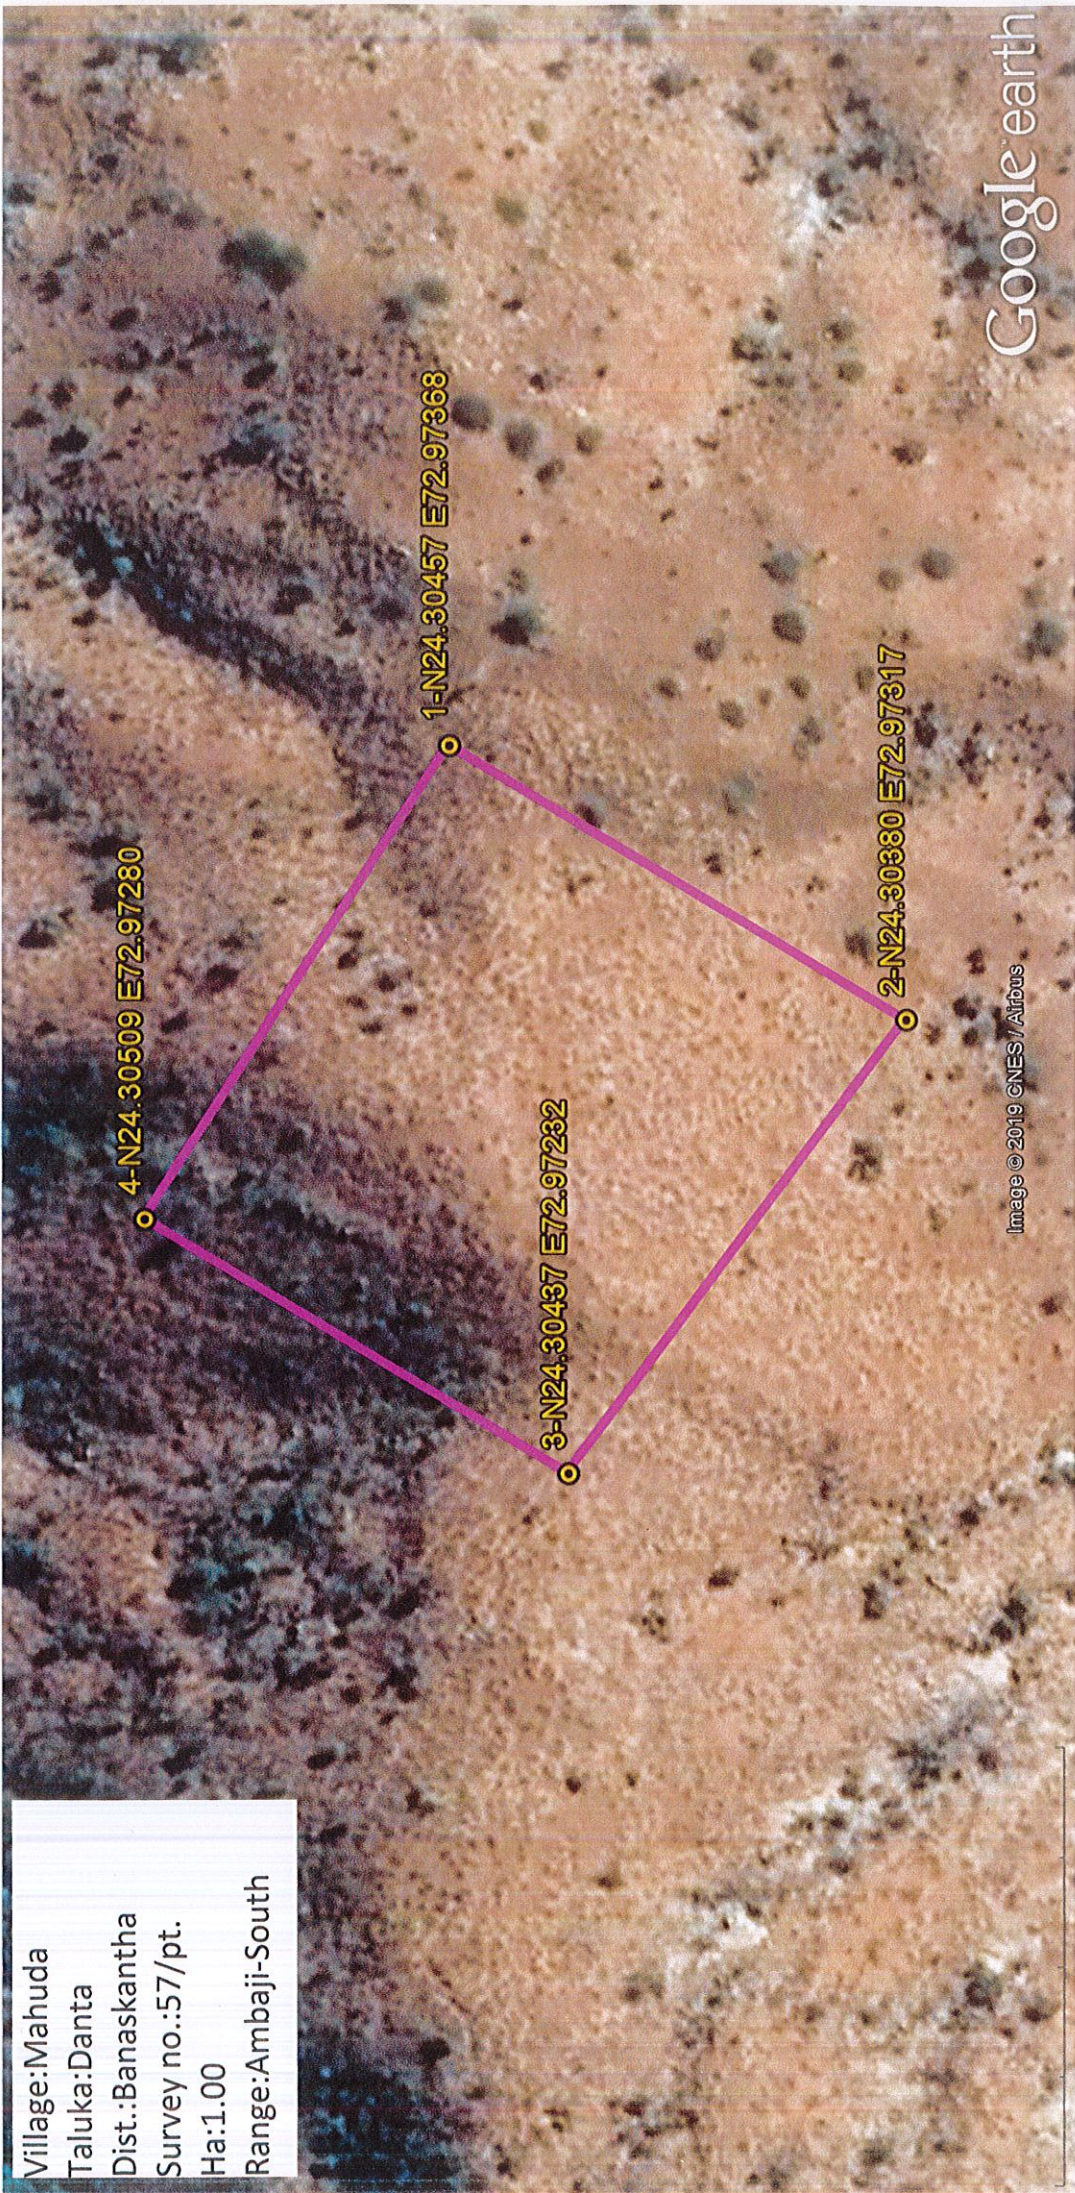

Village:Mahuda
Taluka:Danta
Dist.:Banaskantha
Survey no.:57/pt.
Ha:1.00
Range:Ambaji-South

Google earth

Image © 2019 CNES/Airbus

Deputy Conservator of Forests
Banaskantha, Palanpur.