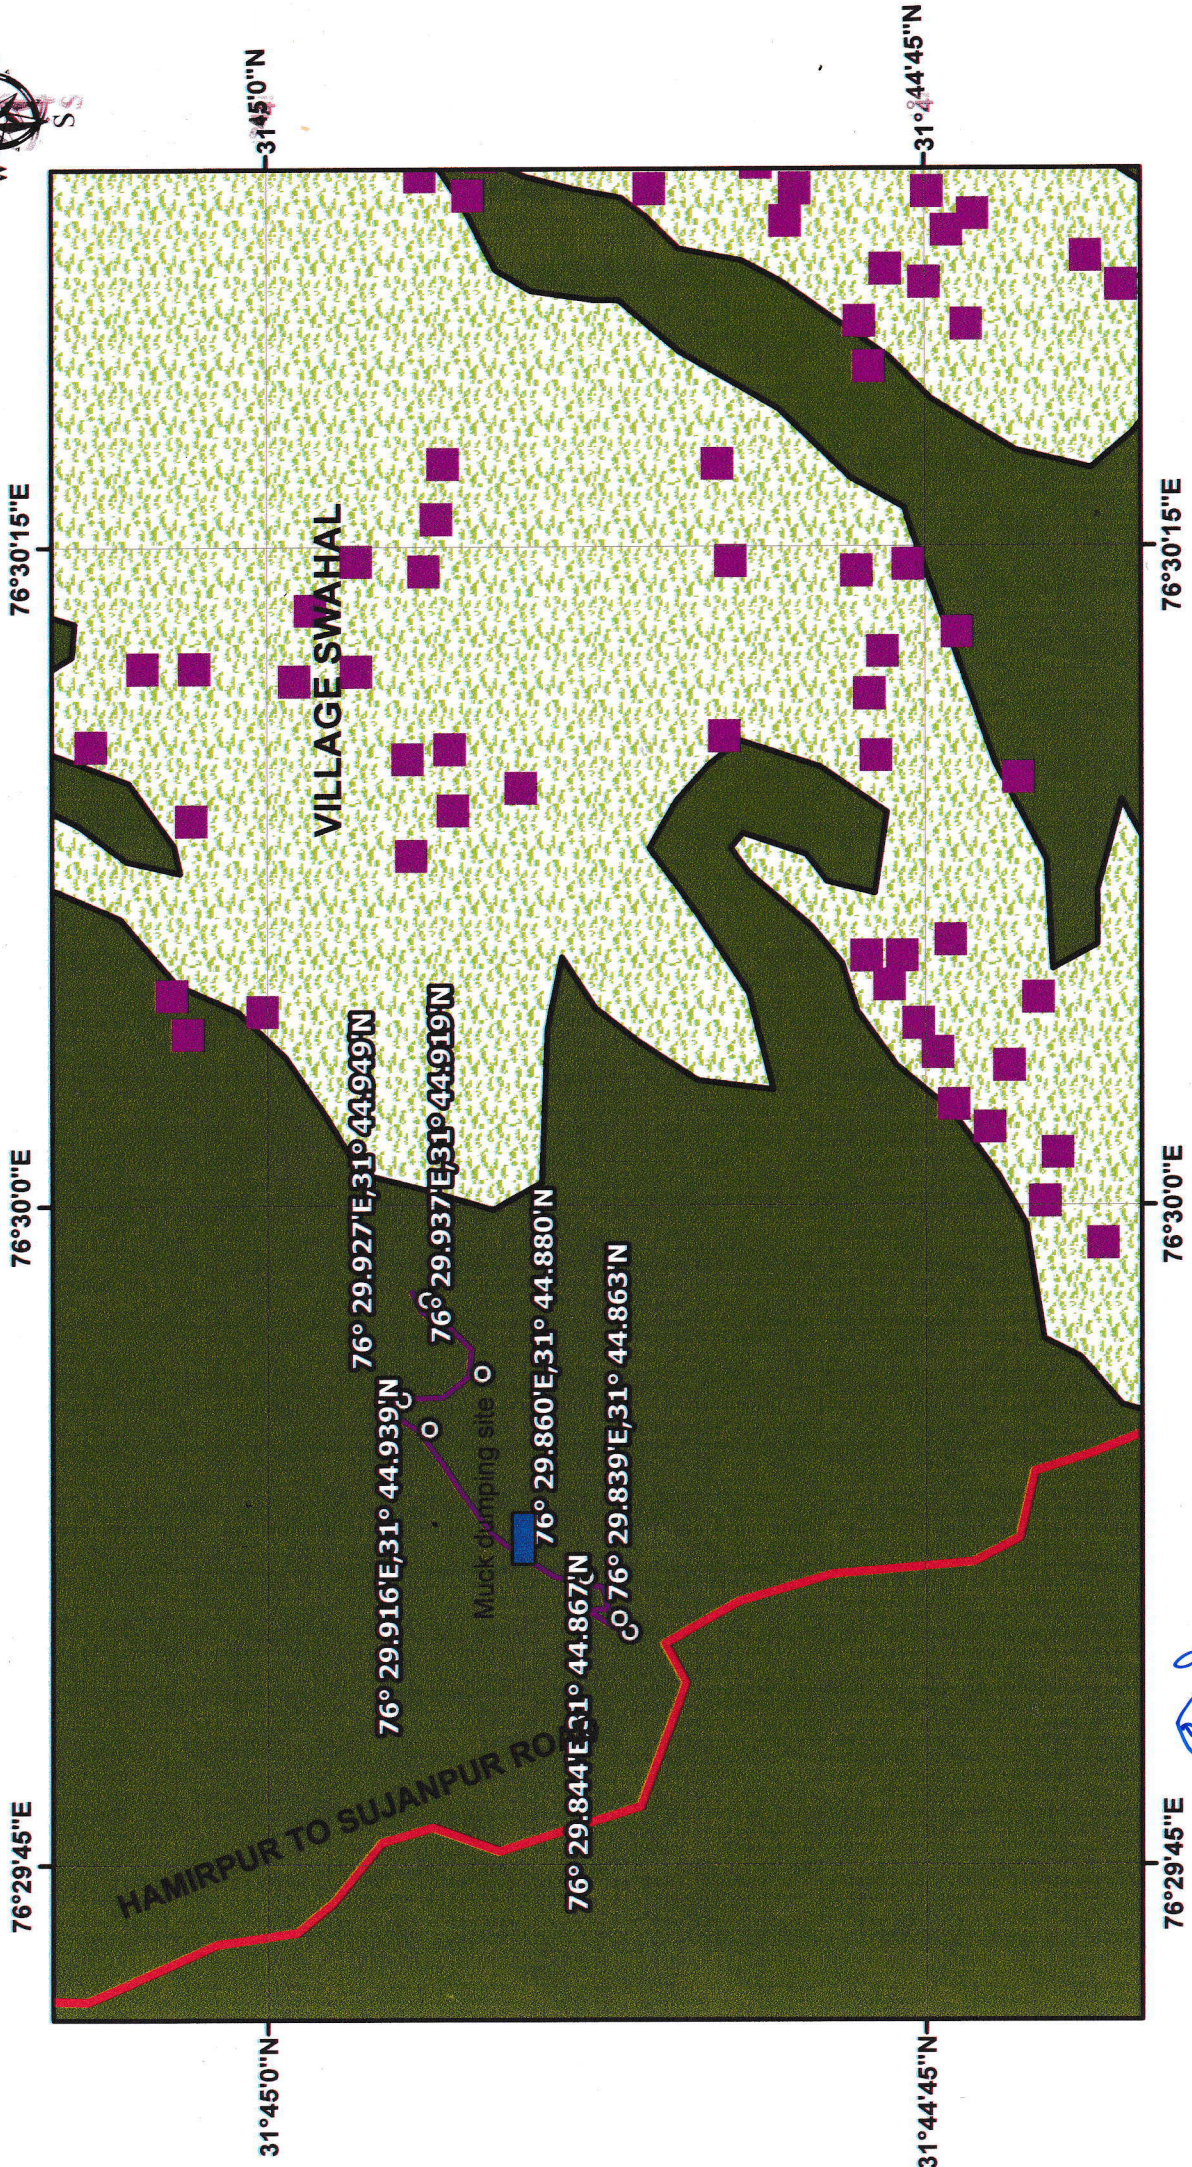

C/O LINK ROAD TO VILLAGE SWAHAL KM 0/0 TO 0/375

Legend

- Settlement
- Existing Road
- Proposed Area
- Agriculture land
- Forest Land

Saxena

Saxena
 Deputy Conservator of Forests,
 Hamirpur Forest Division,
 Hamirpur (H.P.)

Created By: Genius Geo Solutions
 # 62/2, Purani Mandi,
 Tehsil Sadar Distt Mandi (H.P.)
 Mob: 7807377126