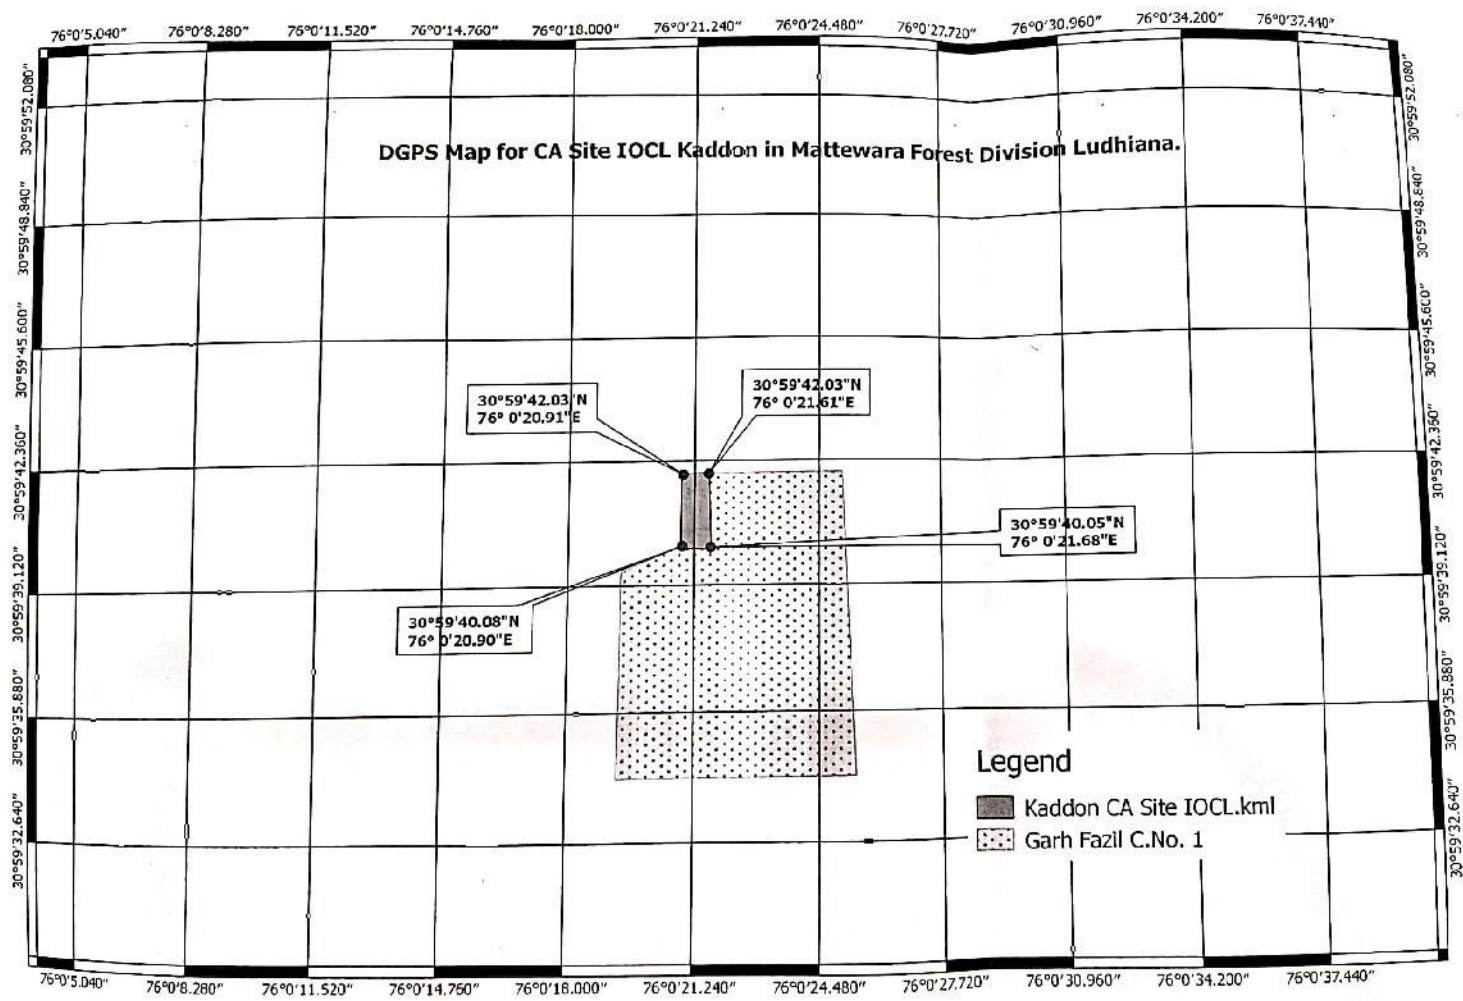

DGPS Map for CA Site IOCL Kaddon in Mattewara Forest Division Ludhiana.

*[Signature]*  
Divisional Forest Officer  
Ludhiana Forest Division  
Ludhiana *[Signature]*