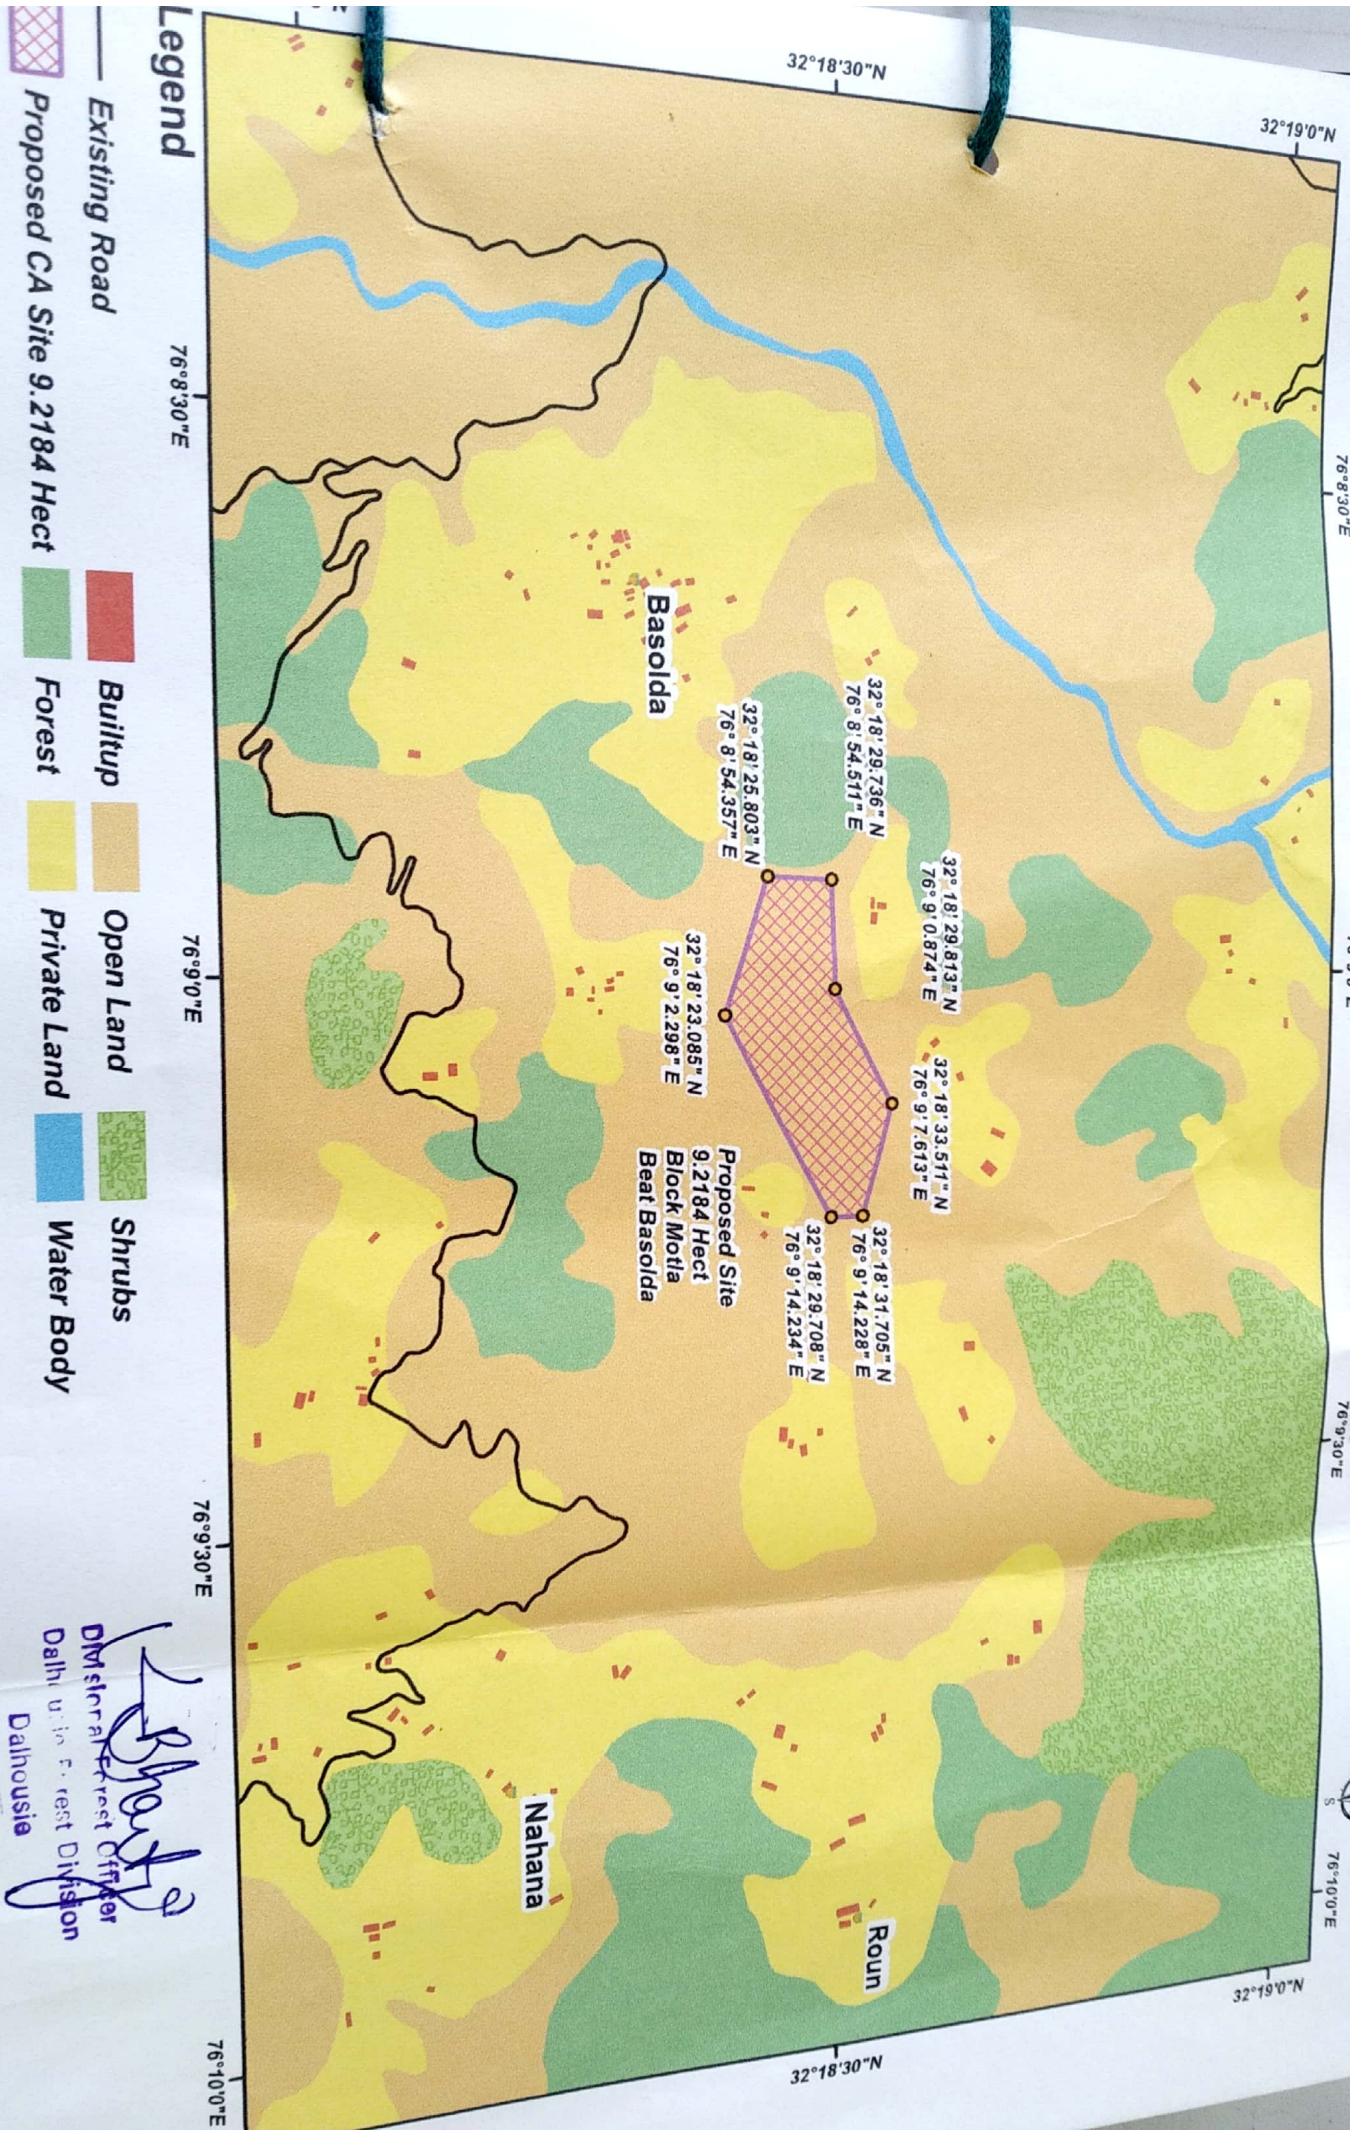

Digital Landuse Map for C/O Proposed Link Road Dhurasapar to Purkhera  
 Portion Kutpalyana to Purkhera Road 9.2184 Hect

*Shakti*  
 District Forest Officer  
 Dalhousie Forest Division  
 Dalhousie