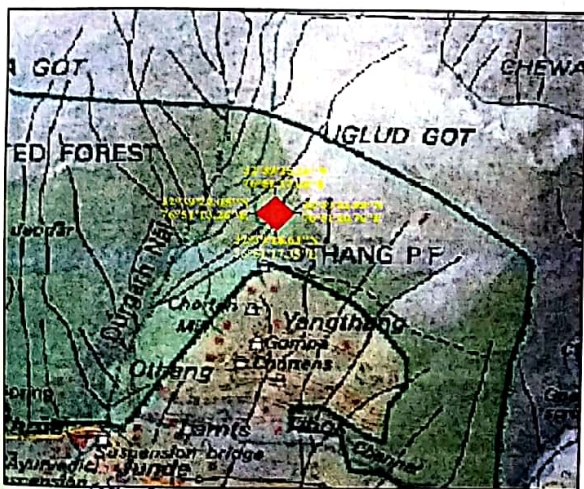

Geo-reference Digital Map of Othang PF (Jahlma Forest Range, Lahaul Forest Division; Area 2 ha) for Compensatory Aforestation against transfer of land at CeHAB (CSIR-IHBT), Tandi, Keylong Distt Lahaul Spiti, H.P. for establishing Office/Lab

Legends

- Proposed site.
- Cultivated Land
- Plantation/Grass Land
- Open Scrub Forest
- Waste Land/Barren Land
- Habitations
- Road (BRO Deepak Project)
- PWD Link Road
- Nalah
- River

Range Officer
Pattan Forest Range