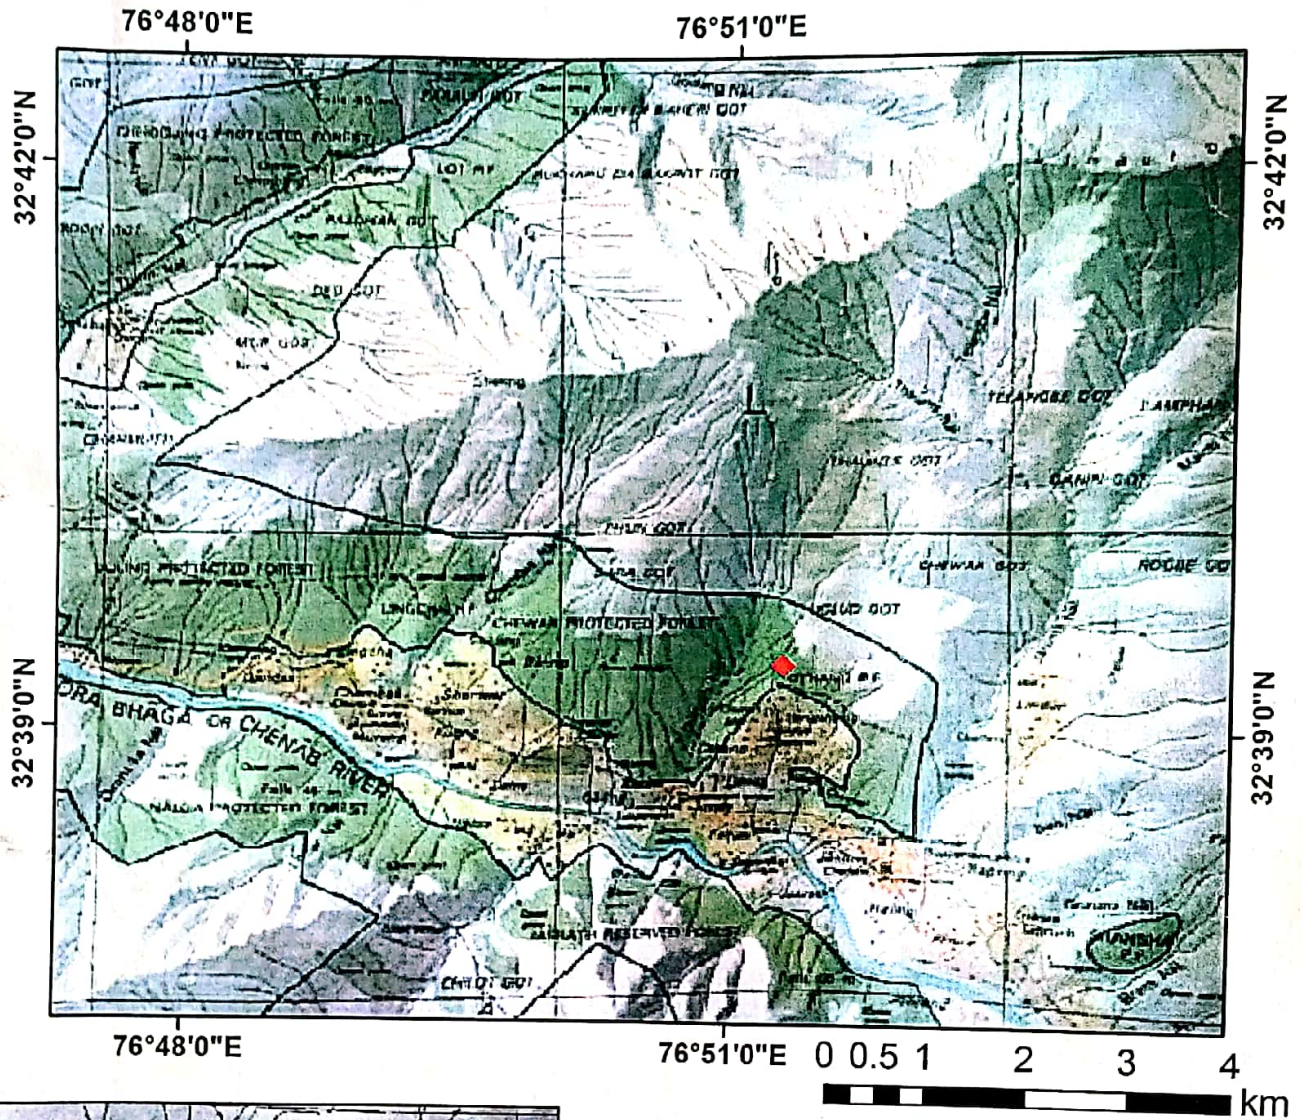

Geo-reference Digital Map of Othang PF (Jahlma Forest Range, Lahaul Forest Division; Area 2 ha) for Compensatory Aforestation against transfer of land at CeHAB (CSIR-IHBT), Tandi, Keylong Distt Lahaul Spiti, H.P. for establishing Office/Lab

Legends

- Proposed site.
- Cultivated Land
- Plantation/Grass Land
- Open Scrub Forest
- Waste Land/Barren Land
- Habitations
- Road (BRO Deepak Project)
- PWD Link Road
- Nalah
- River

Range Officer
Pattan Forest Range