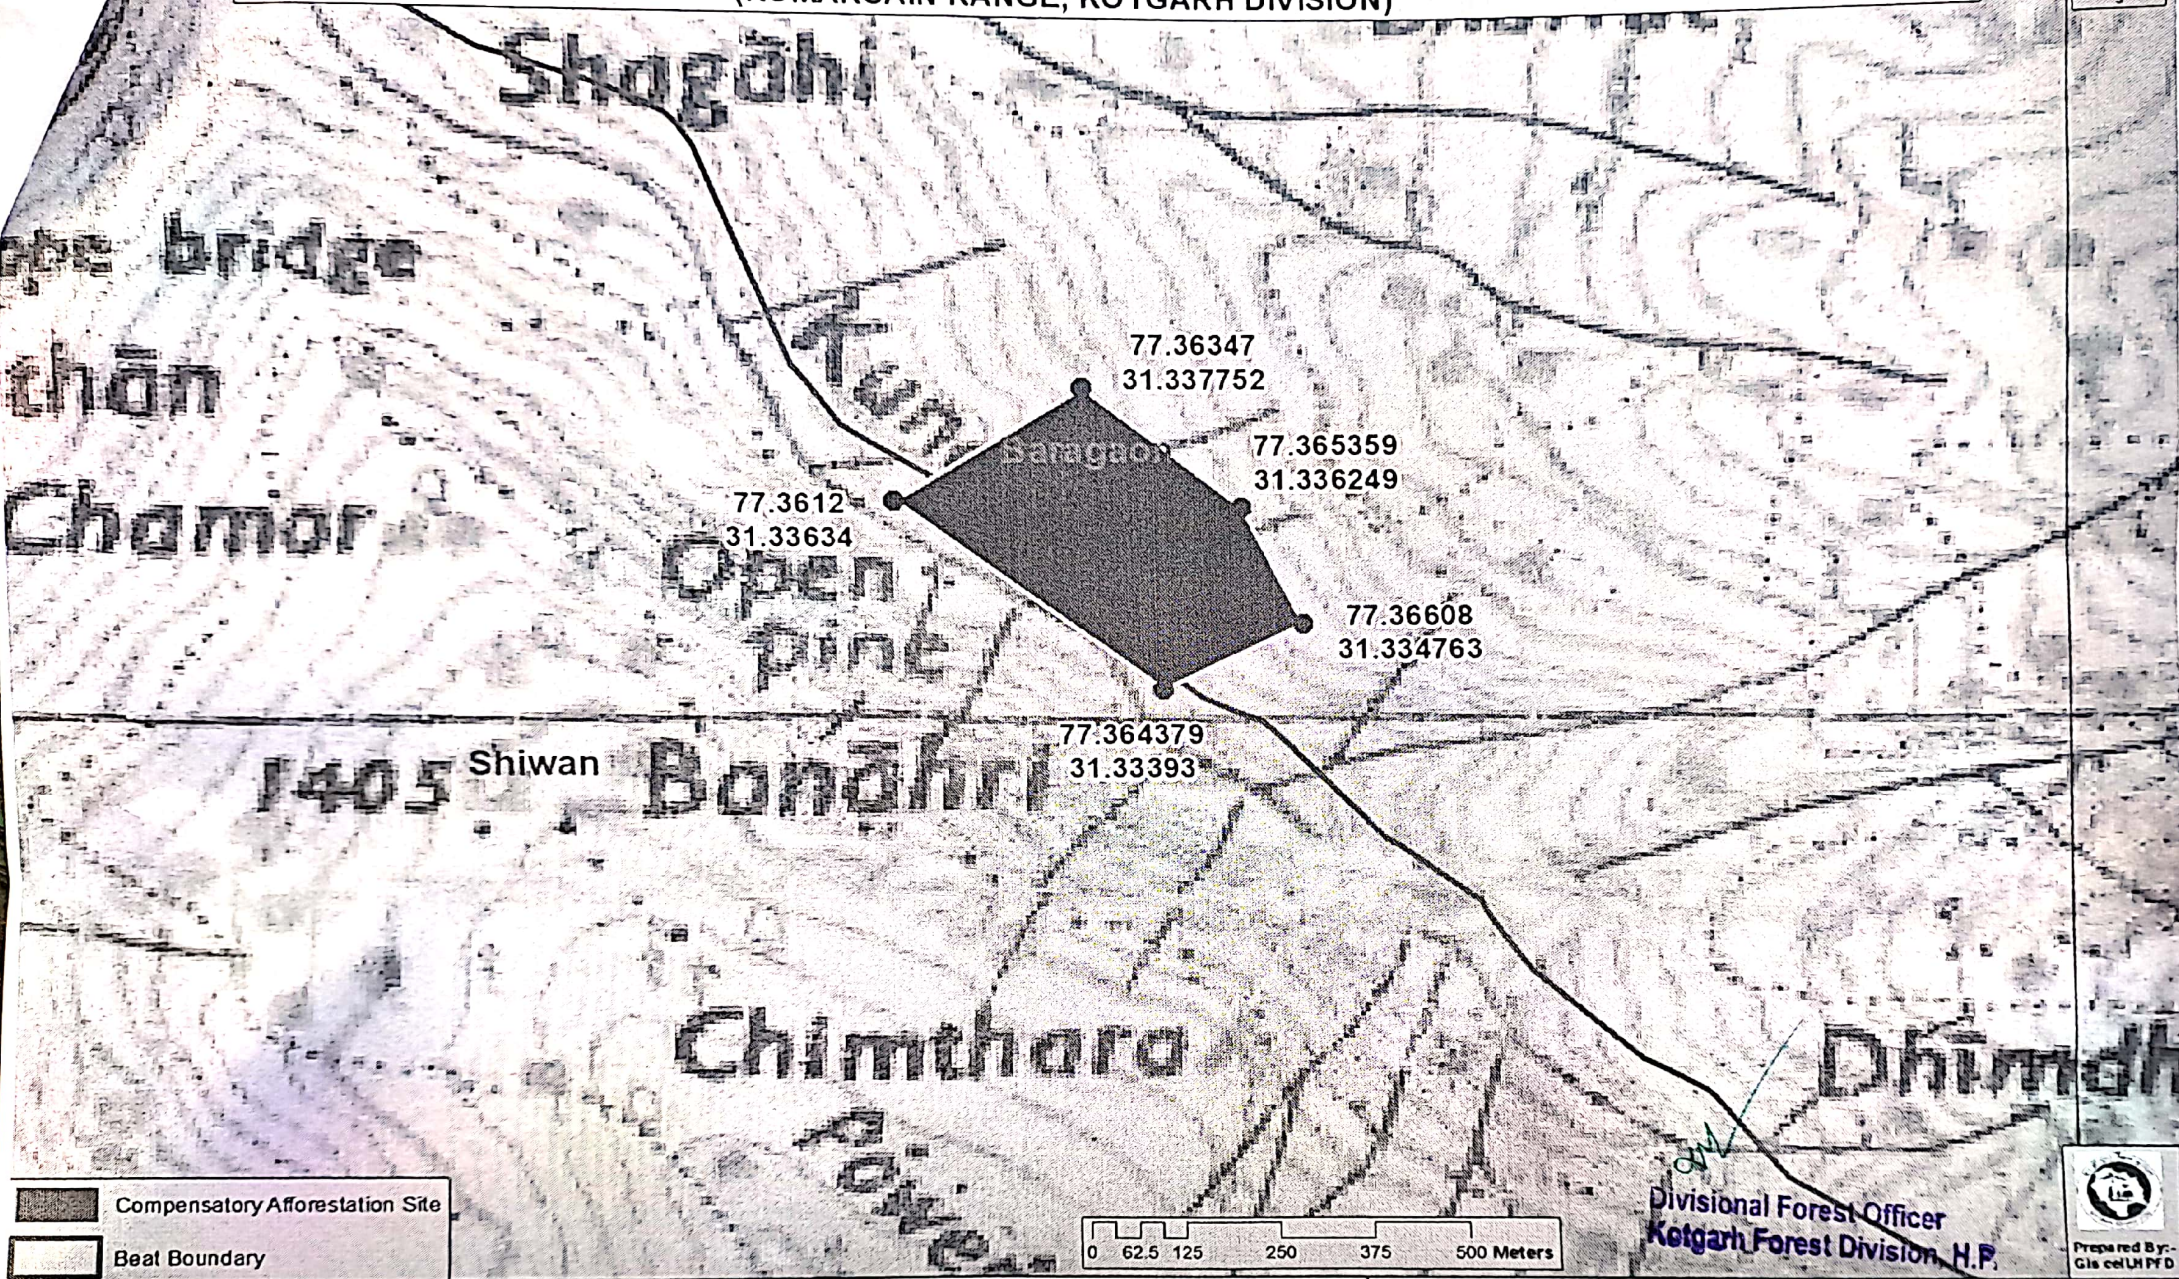

COMPENSATORY AFFORESTATION LOCATION FOR ROAD CONSTRUCTION FOR FOUR LANNING (PACKAGE - 2)
(KUMARSAIN RANGE, KOTGARH DIVISION)

Shiwan

77° 21' 51.563" E
31° 18' 19.958" N

77° 21' 50.026" E
31° 18' 16.646" N

77° 21' 59.338" E
31° 18' 14.503" N

77° 21' 54.075" E
31° 18' 10.728" N
Ahar

77° 21' 57.196" E
31° 18' 9.706" N

Kangal

- Compensatory Afforestation Site
- Beat Boundary

Divisional Forest Officer
Kotgarh Forest Division, H.P.

77°21'30"E

77°22'0"E

COMPENSATORY AFFORESTATION LOCATION FOR ROAD CONSTRUCTION FOR FOUR LANNING (PACKAGE - 2)
(KUMARSAIN RANGE, KOTGARH DIVISION)

77°21'30"E

77°22'0"E

77°22'30"E

77°22'0"E

DRF Bargarh

31.305636° 77.364239°

31.304054° 77.366475°

31.303664° 77.363928°

31.302873° 77.364907°

31.302705° 77.365870°

Google Earth

© 2023 Maxar Technologies

100 m