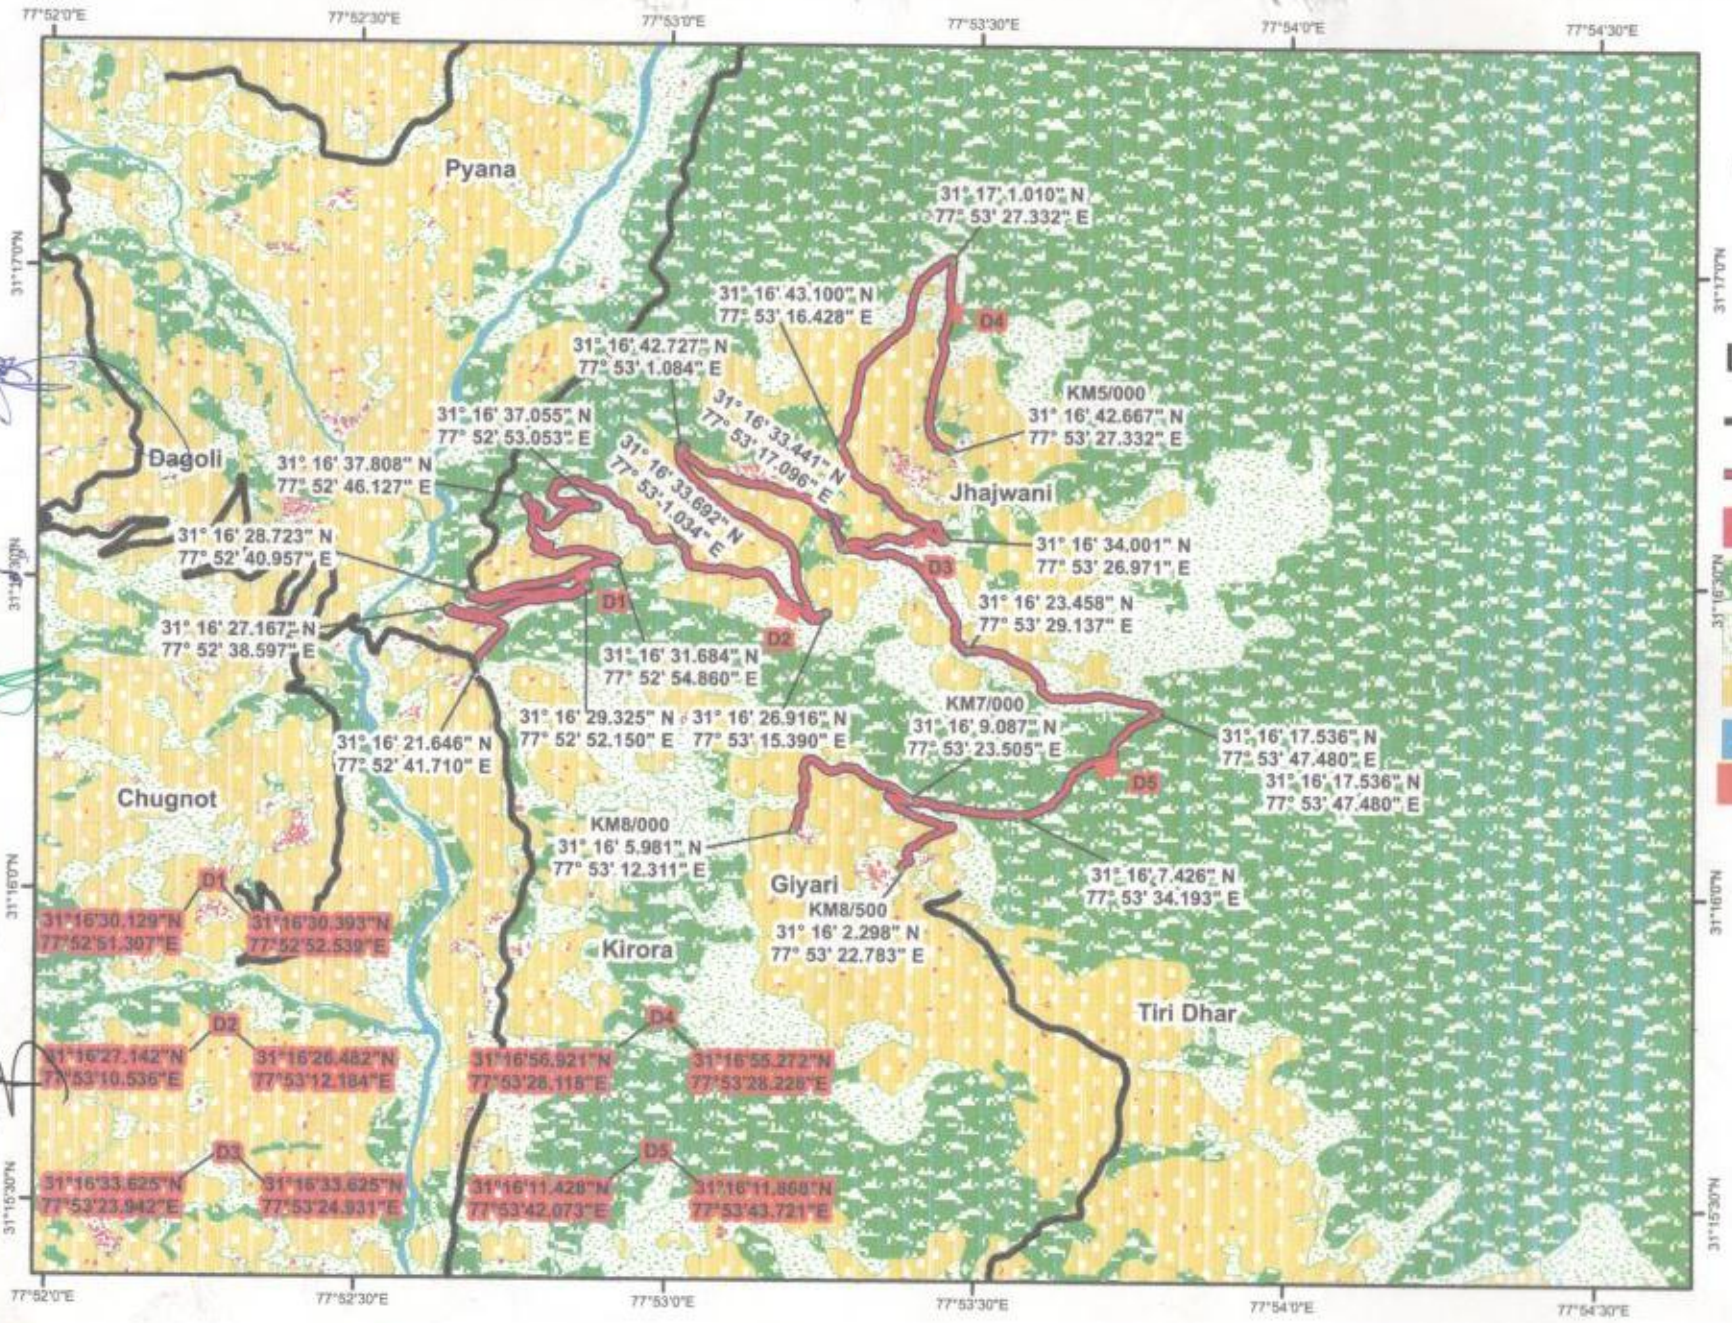

# Digital Landuse Map for G. Jhansi Road KM 0/0 to 8/550

Divisional Forest Officer  
Rohru Forest Division, Rohru

Junior Engineer  
Rohru

Assistant Block Officer  
Rohru

Executive Engineer  
Rohru

## Legend

- Existing
- Proposed
- Builtup
- Forest
- Open Land
- Private Land
- Water Body
- Dumping