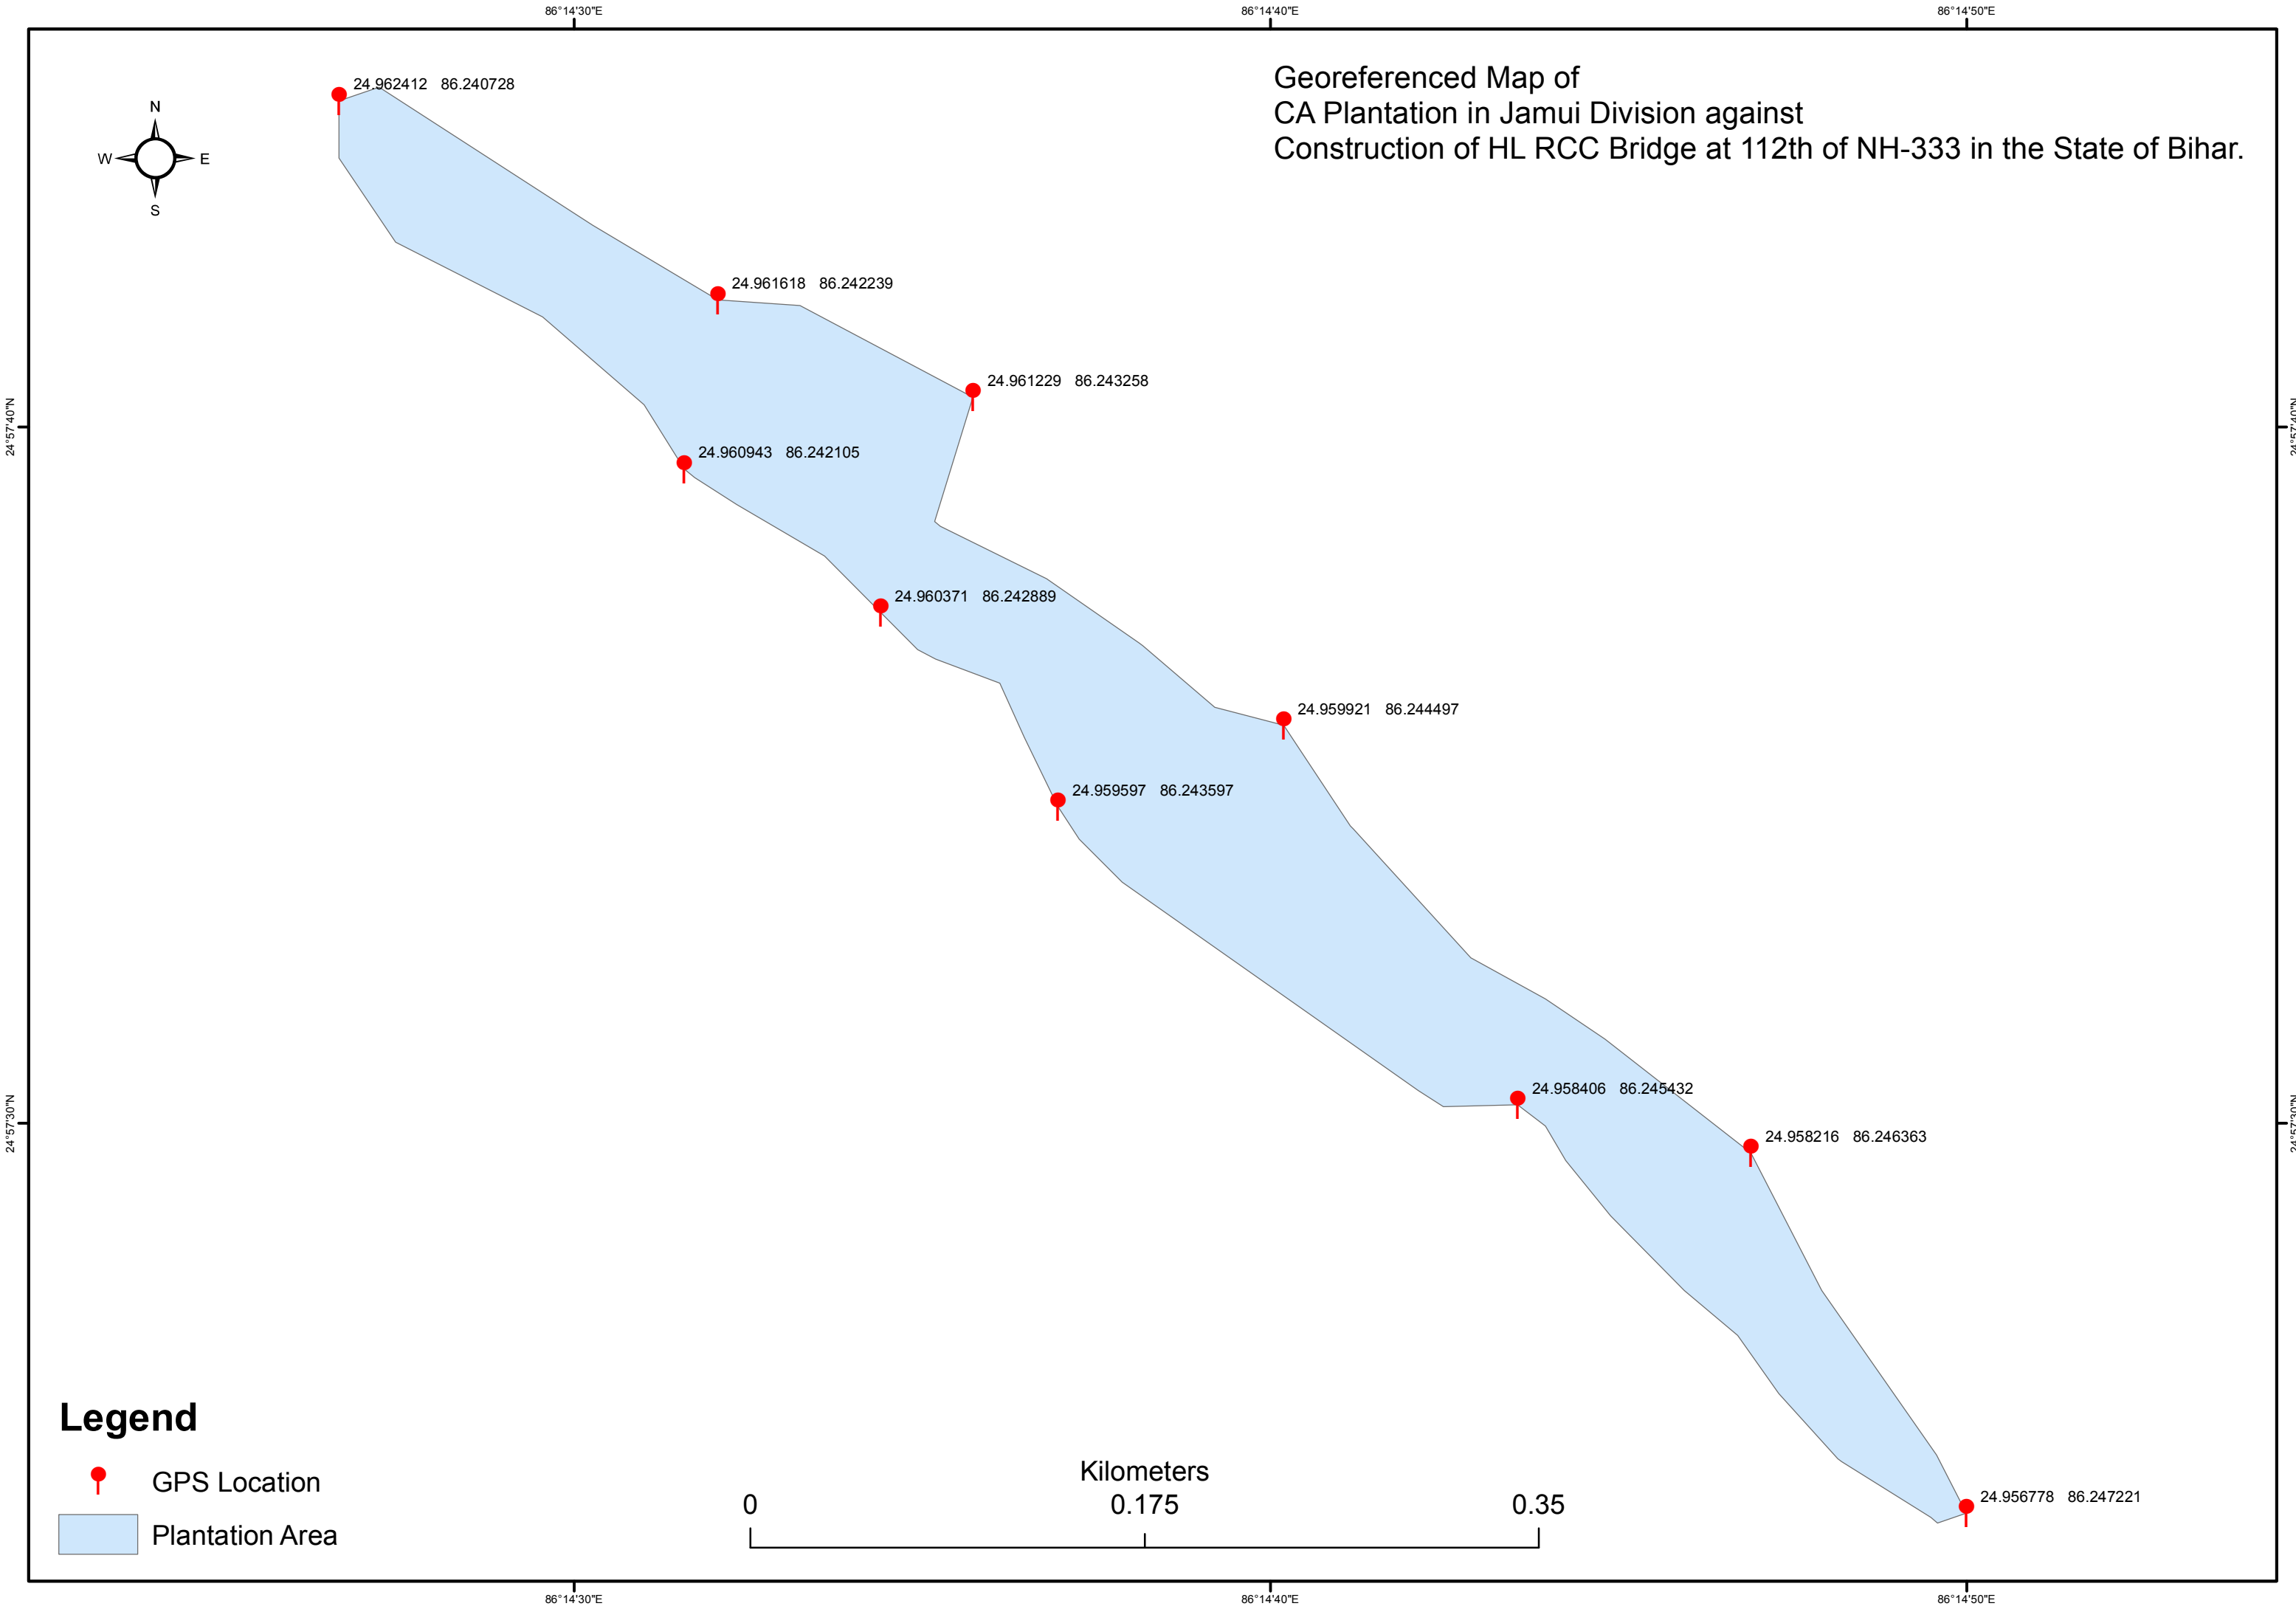

# Georeferenced Map of CA Plantation in Jamui Division against Construction of HL RCC Bridge at 112th of NH-333 in the State of Bihar.

## Legend

-  GPS Location
-  Plantation Area