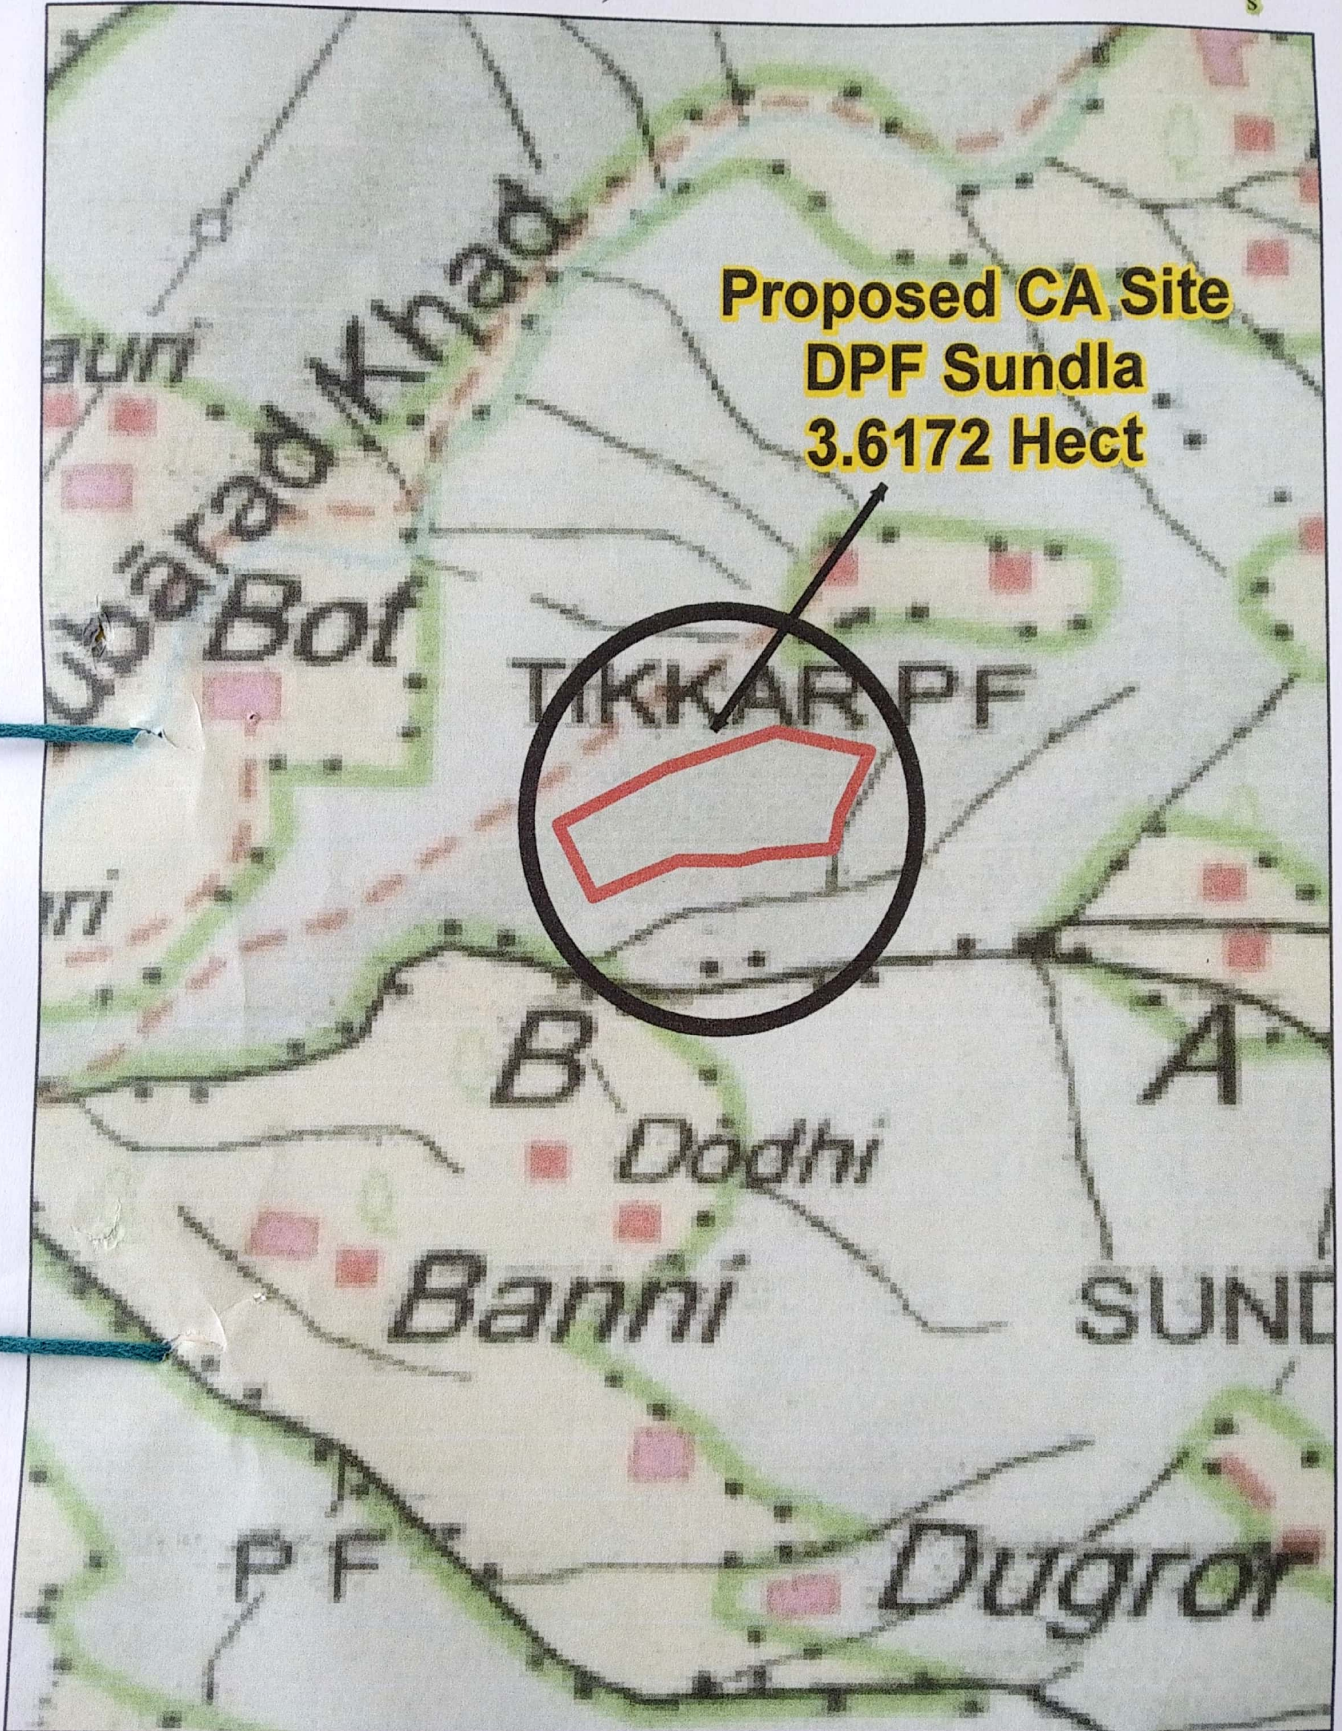

TOPOSHEET:-

**C/O Proposed CA Site Gahar da Ghattu to Lanoh
(DPF Sundla 3.6172 Hect)**

**Proposed CA Site
DPF Sundla
3.6172 Hect**

Index

Proposed Site

[Signature]
Divisional Forest Officer
Dalhousie Forest Division
Dalhousie

Scale

1.50000

Toposheet NO :

I43W3