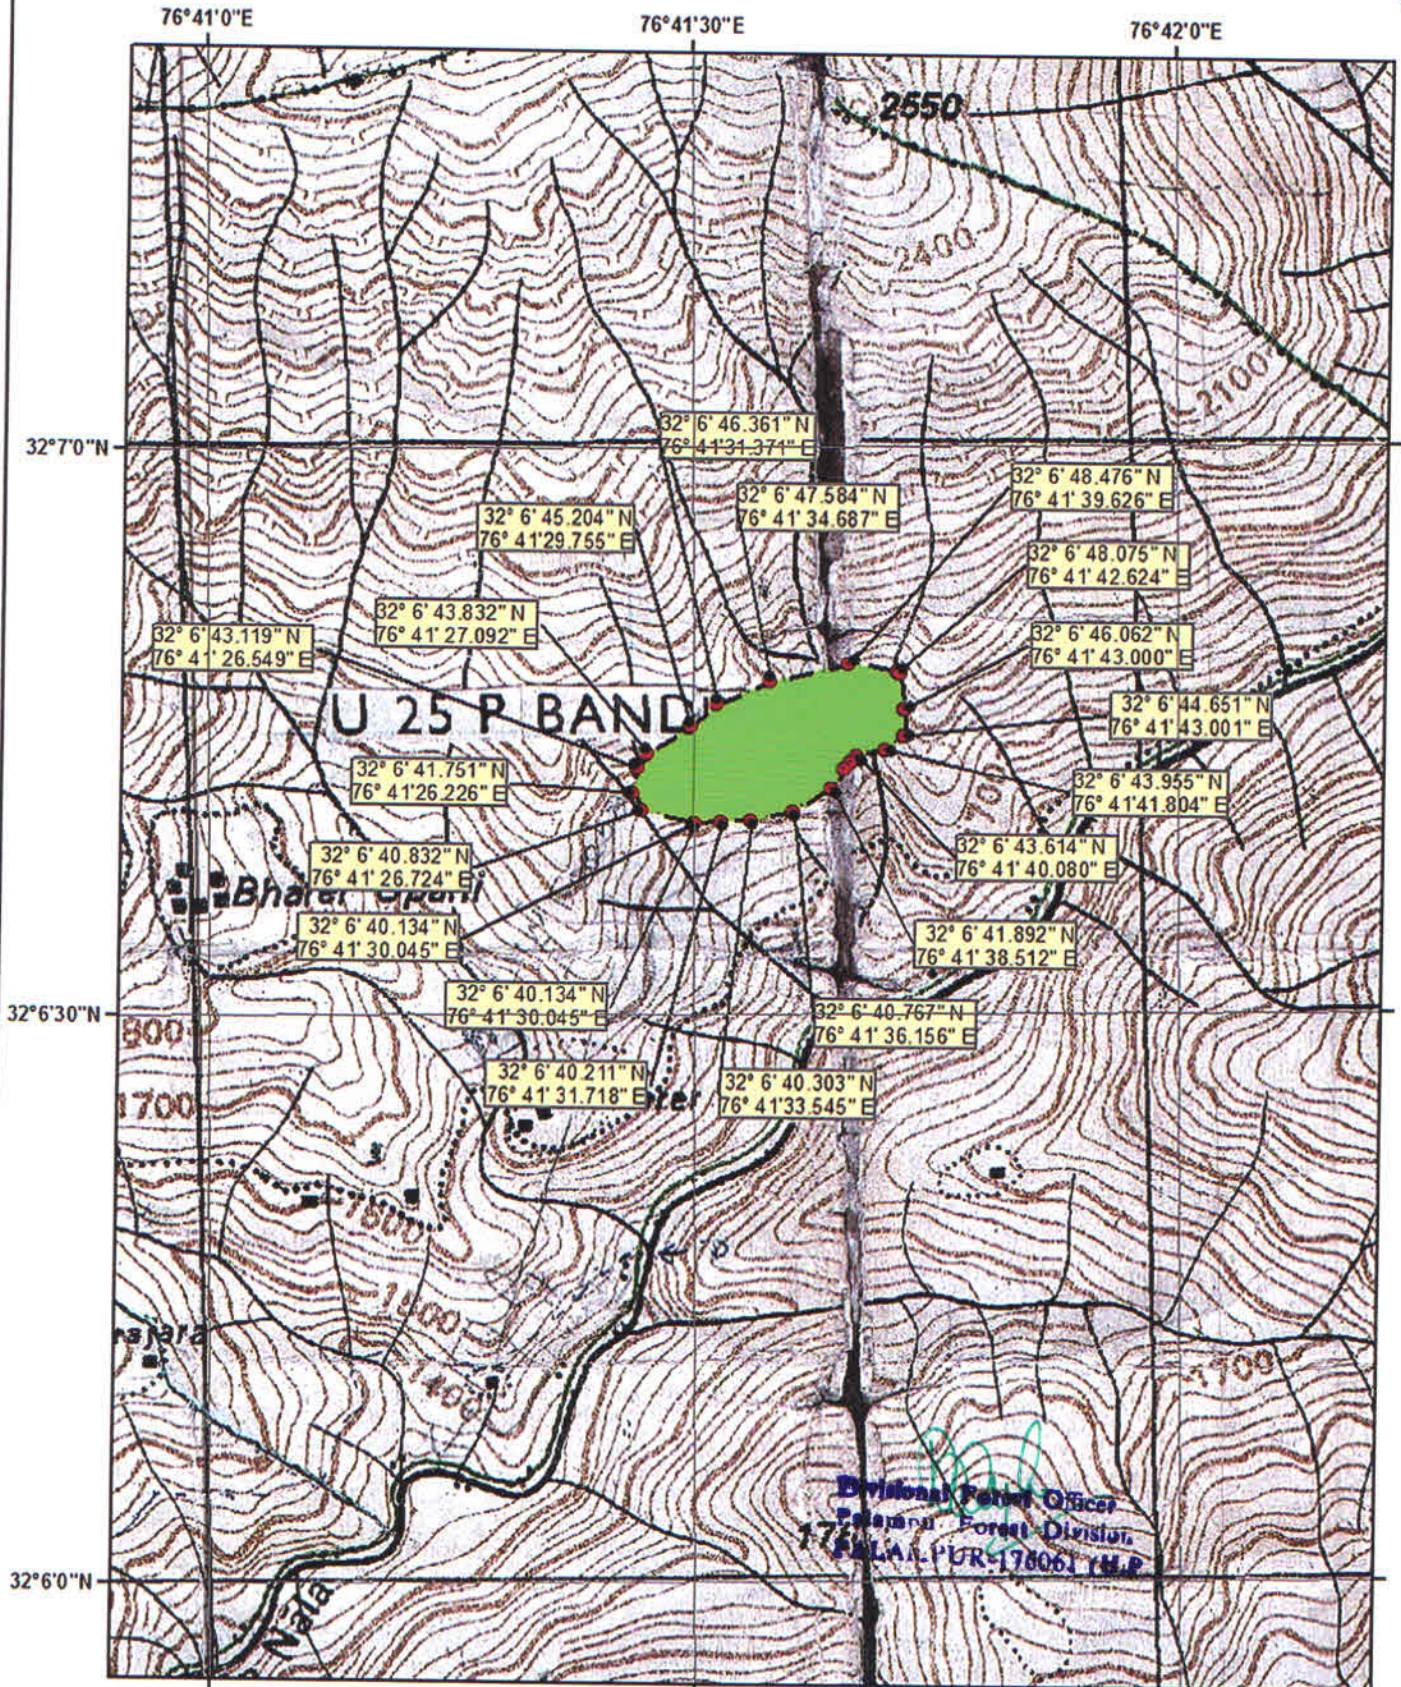

**PROPOSED CA LAND FOR BANU SHEP IN
DEOL BEAT OF BAIJNATH FOREST RANGE
TOTAL AREA = 7 Ha.
PLANTATION AREA = 5 Ha.**

Legend

- GPS Points
- Area

**SOI Toposheet
Scale 1:12000
Sheet No. 52D/12/SE**