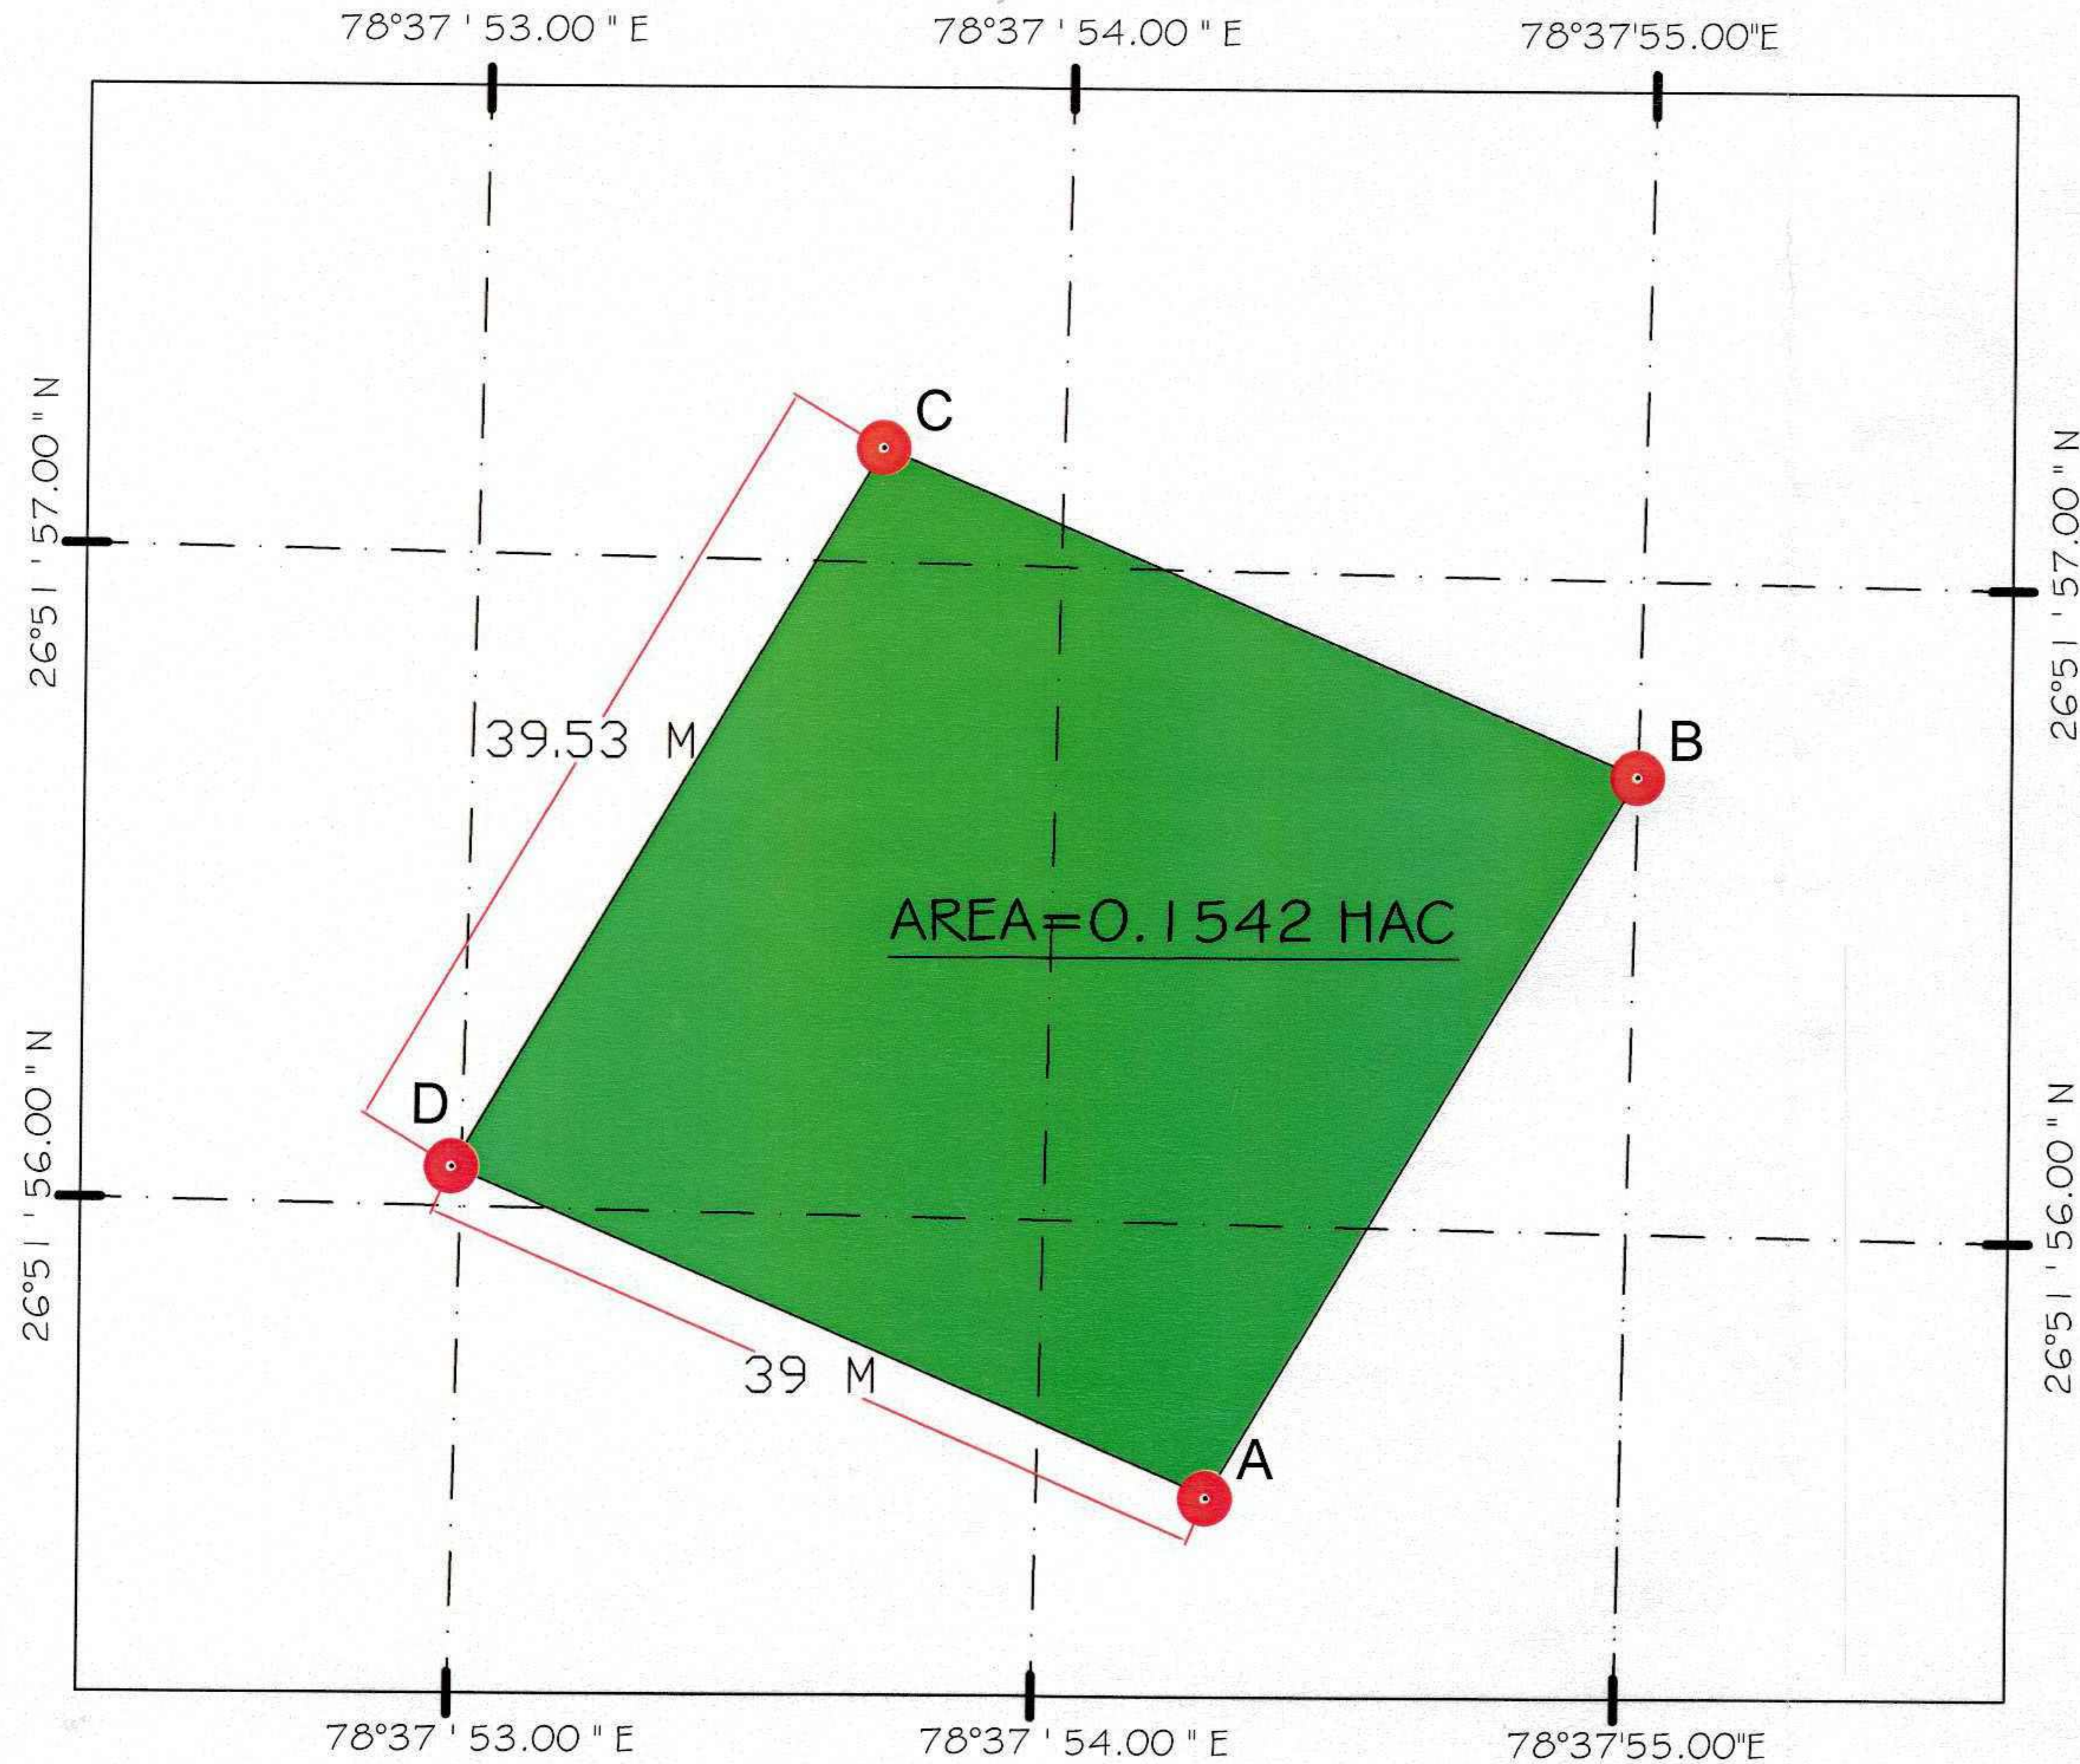

GEO-REFERENCE MAP OF THE PROPOSED FOREST AREA FOR COMPENSATORY AFFORESTATION(CA) PLANTATION ON BADA GAON VAN BLOCK , FOREST RANGE JAITPUR R.F. , FOREST DIVISION AGRA AGAINST FOREST AREA PROPOSED TO BE DIVERTED FOR CONSTRUCTION OF APPROACH ROAD TO RETAIL OUTLET ON AGRA BAH KACHAURA ROAD AT 81.665 LHS VILLAGE KAMALPURA BLOCK, JAITPUR, TEHSIL-BAH, DISTRICT- AGRA

GEO REFERENCED CO-ORDINATES		
LOCATION	LONGITUDE	LATITUDE
A	78°37'54.30"E	26°51'55.58"N
B	78°37'55.00"E	26°51'56.70"N
C	78°37'53.69"E	26°51'57.17"N
D	78°37'52.99"E	26°51'56.06"N

LEGEND

-  GPS CO-ORDINATES OF THE LOCATION
-  PROPOSED SITE FOR CA PLANTATION