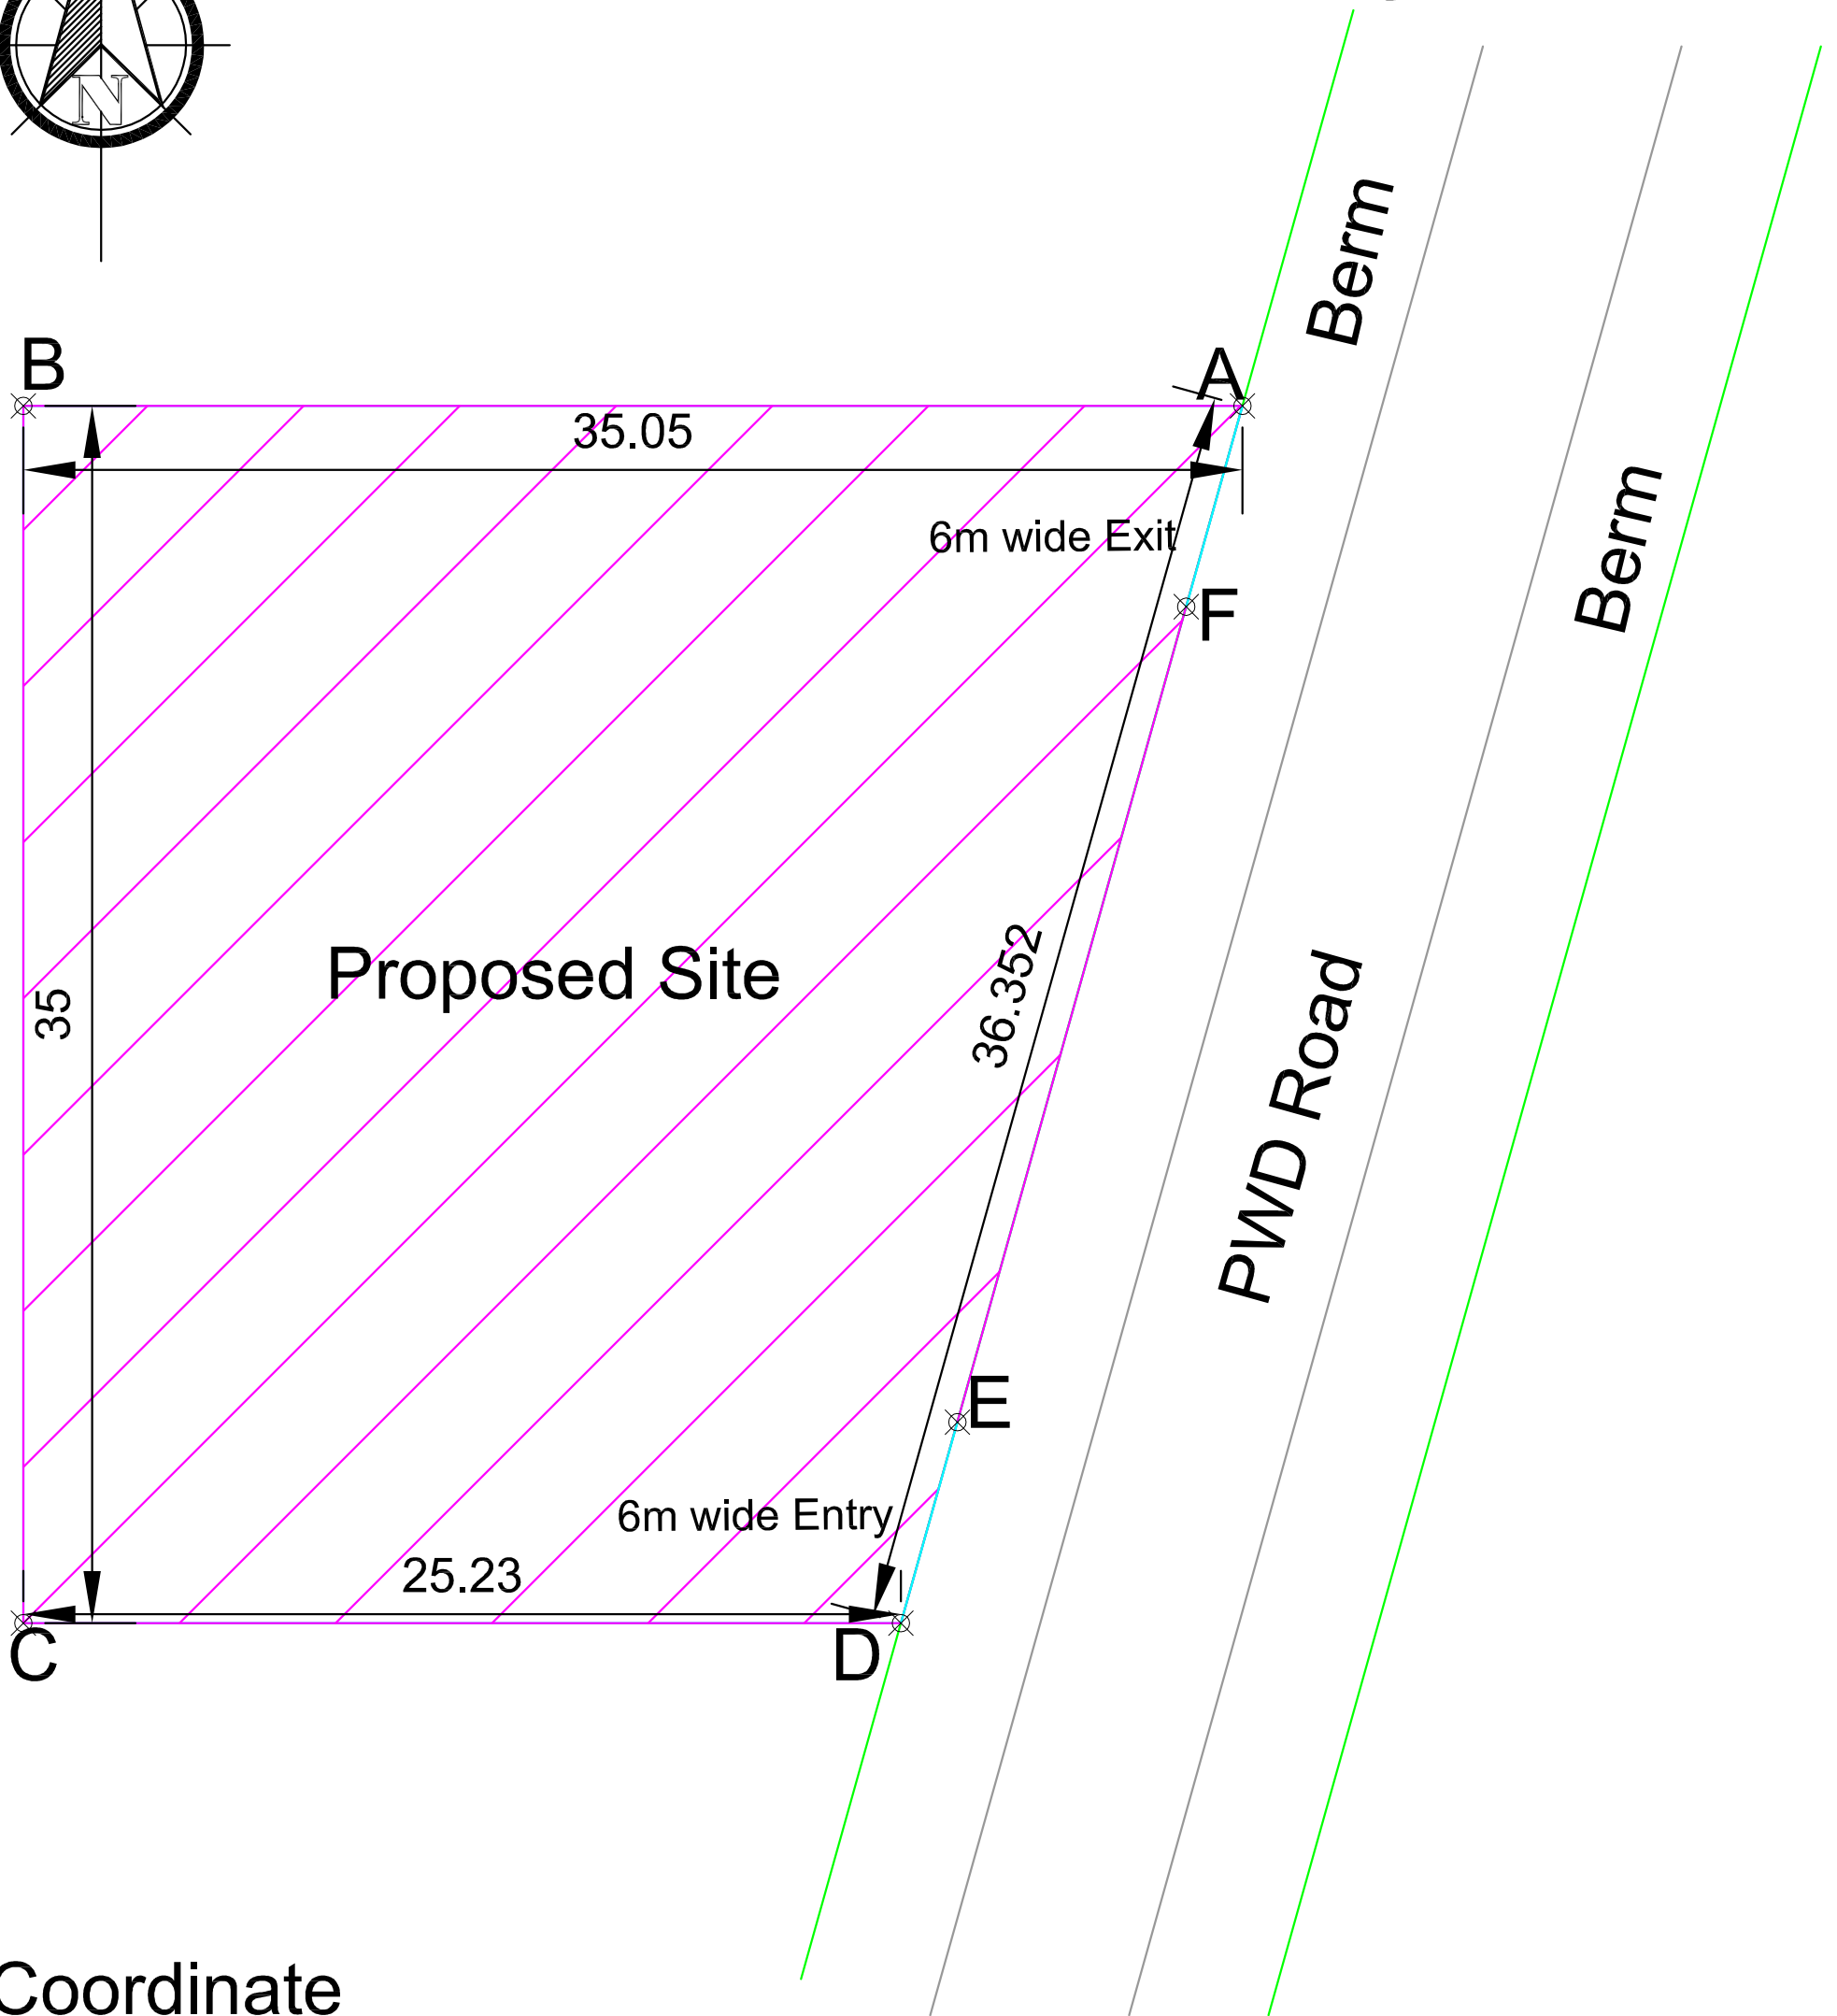

Digital Map of proposed site for filling station on Dhaina-Kund road, at village Dhaina

Coordinate

A -	X=635065.3721	Y=3129093.9800
B -	X=635030.3221	Y=3129093.9800
C -	X=635030.3221	Y=3129058.9800
D -	X=635055.5521	Y=3129058.9800
E -	X=635057.1729	Y=3129064.7569
F -	X=635063.7513	Y=3129088.2031