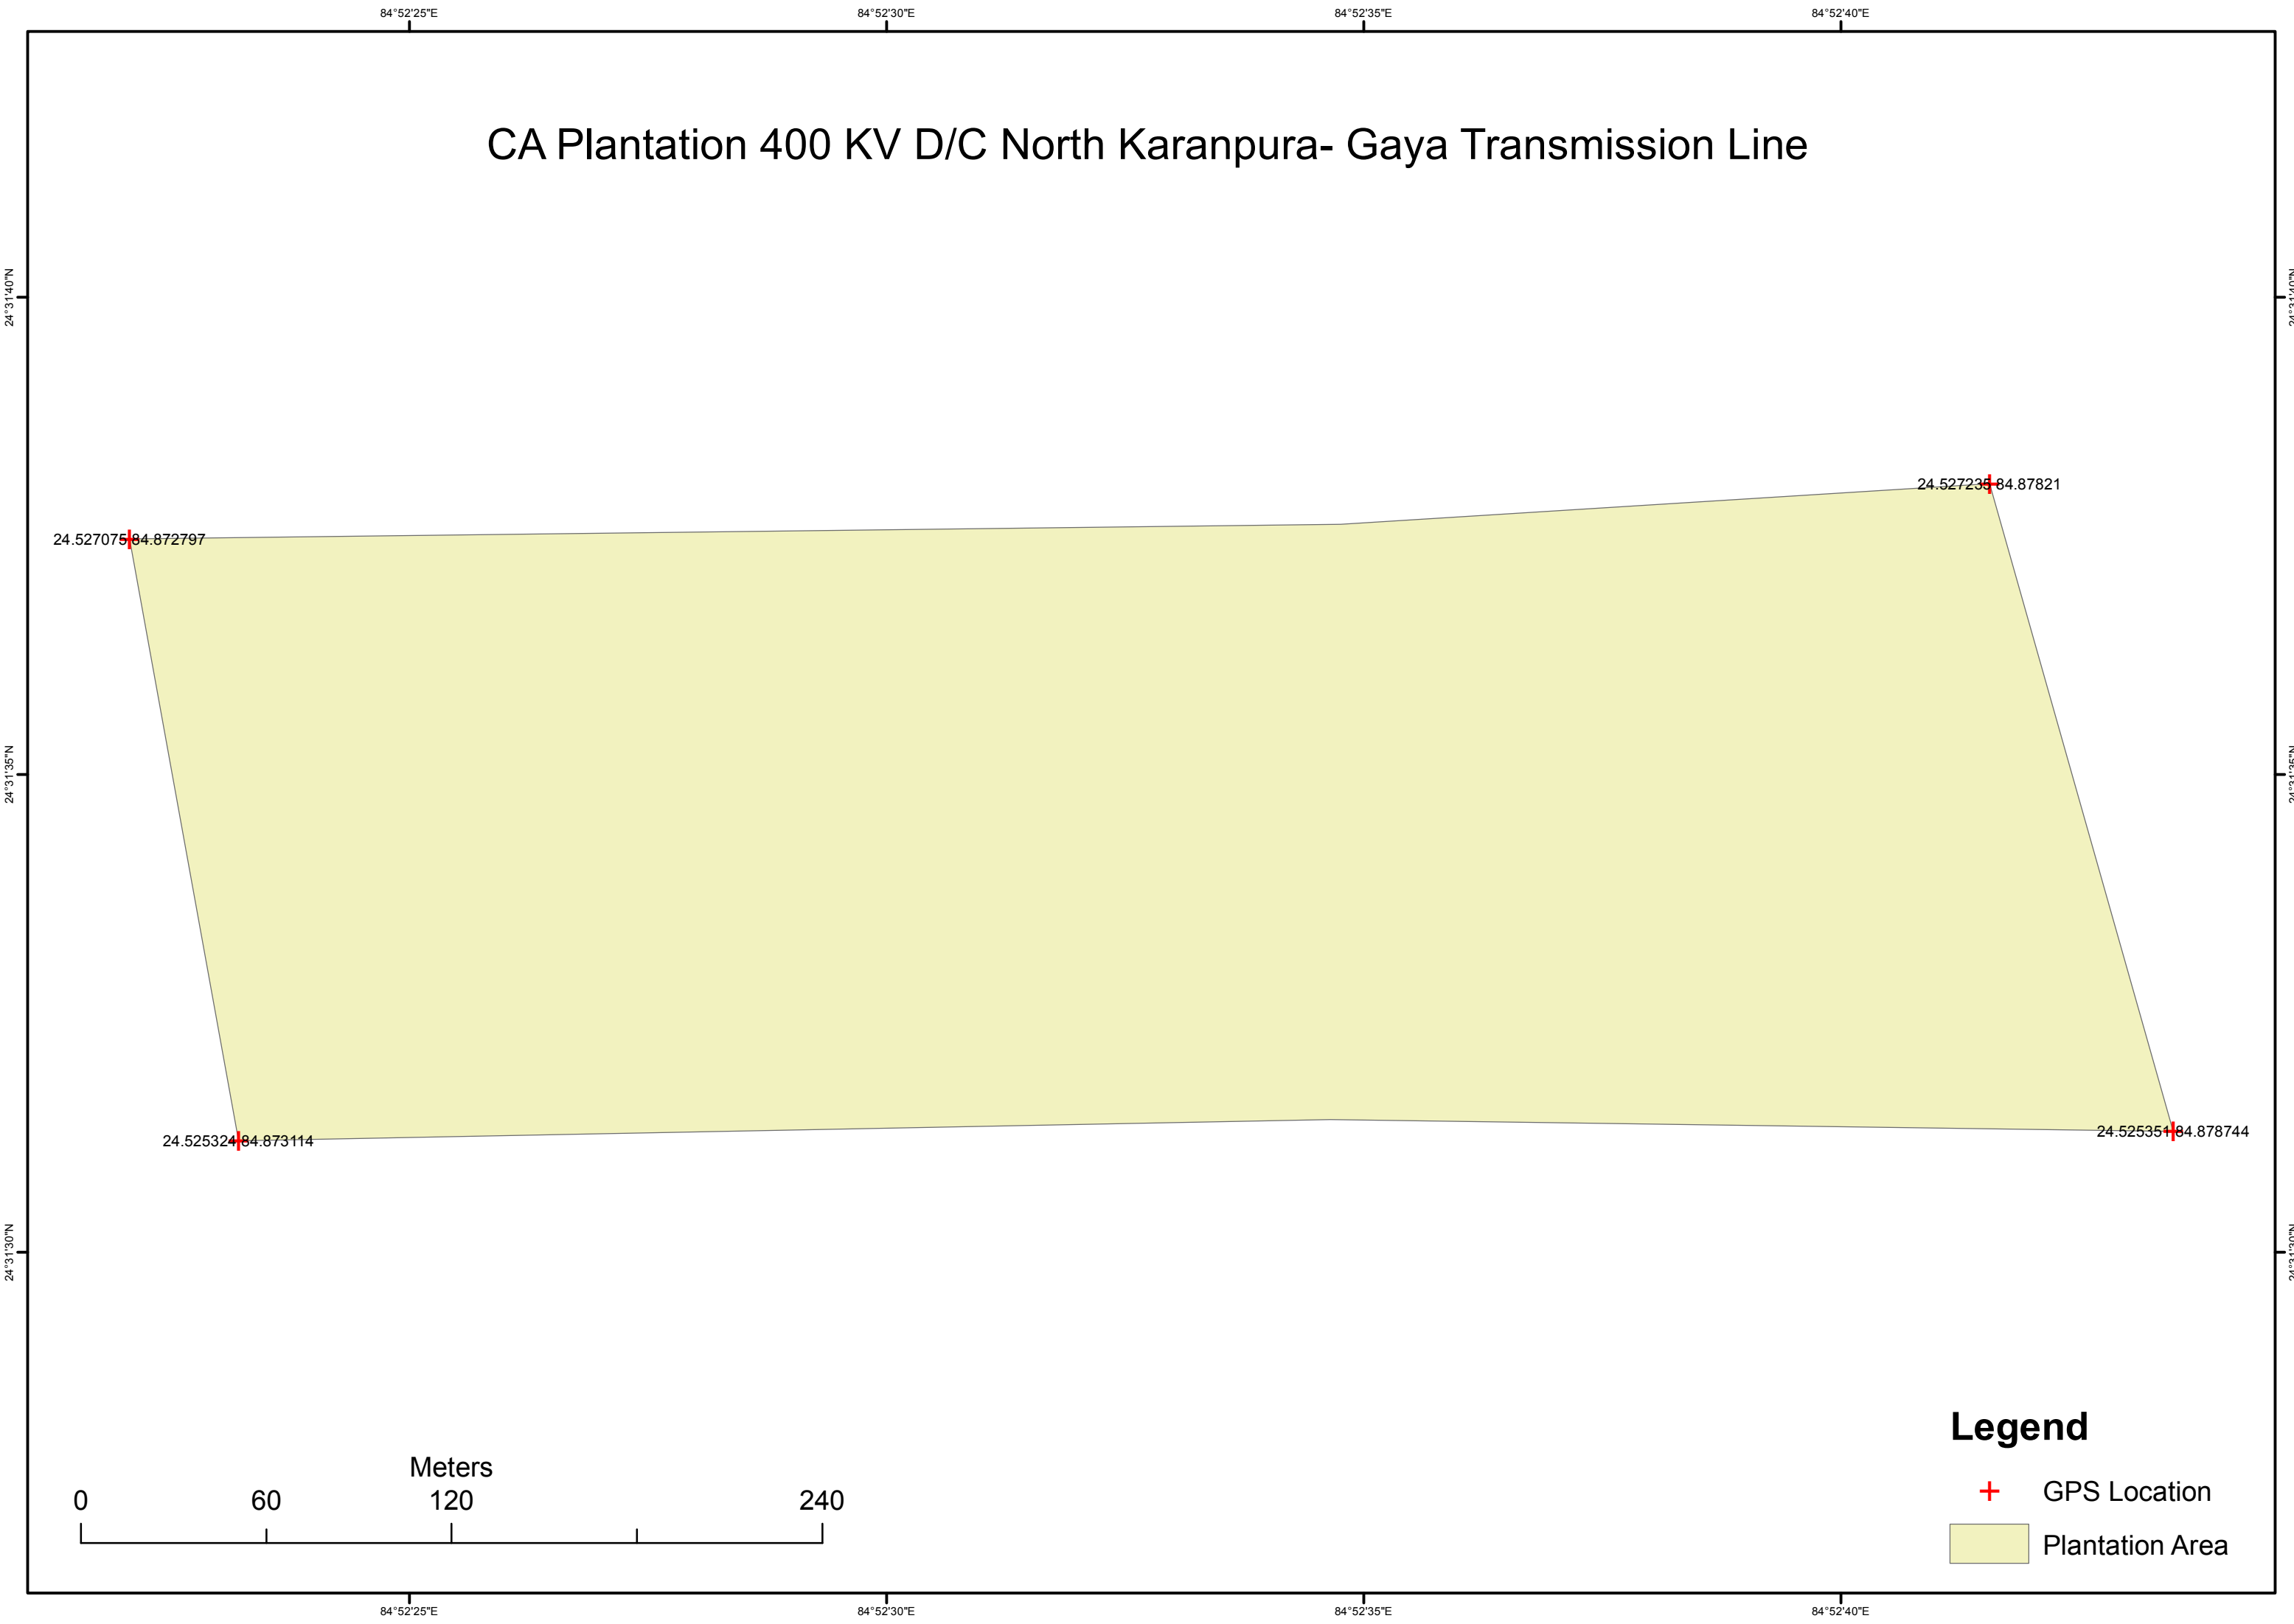

CA Plantation 400 KV D/C North Karanpura- Gaya Transmission Line

Legend

-  GPS Location
-  Plantation Area