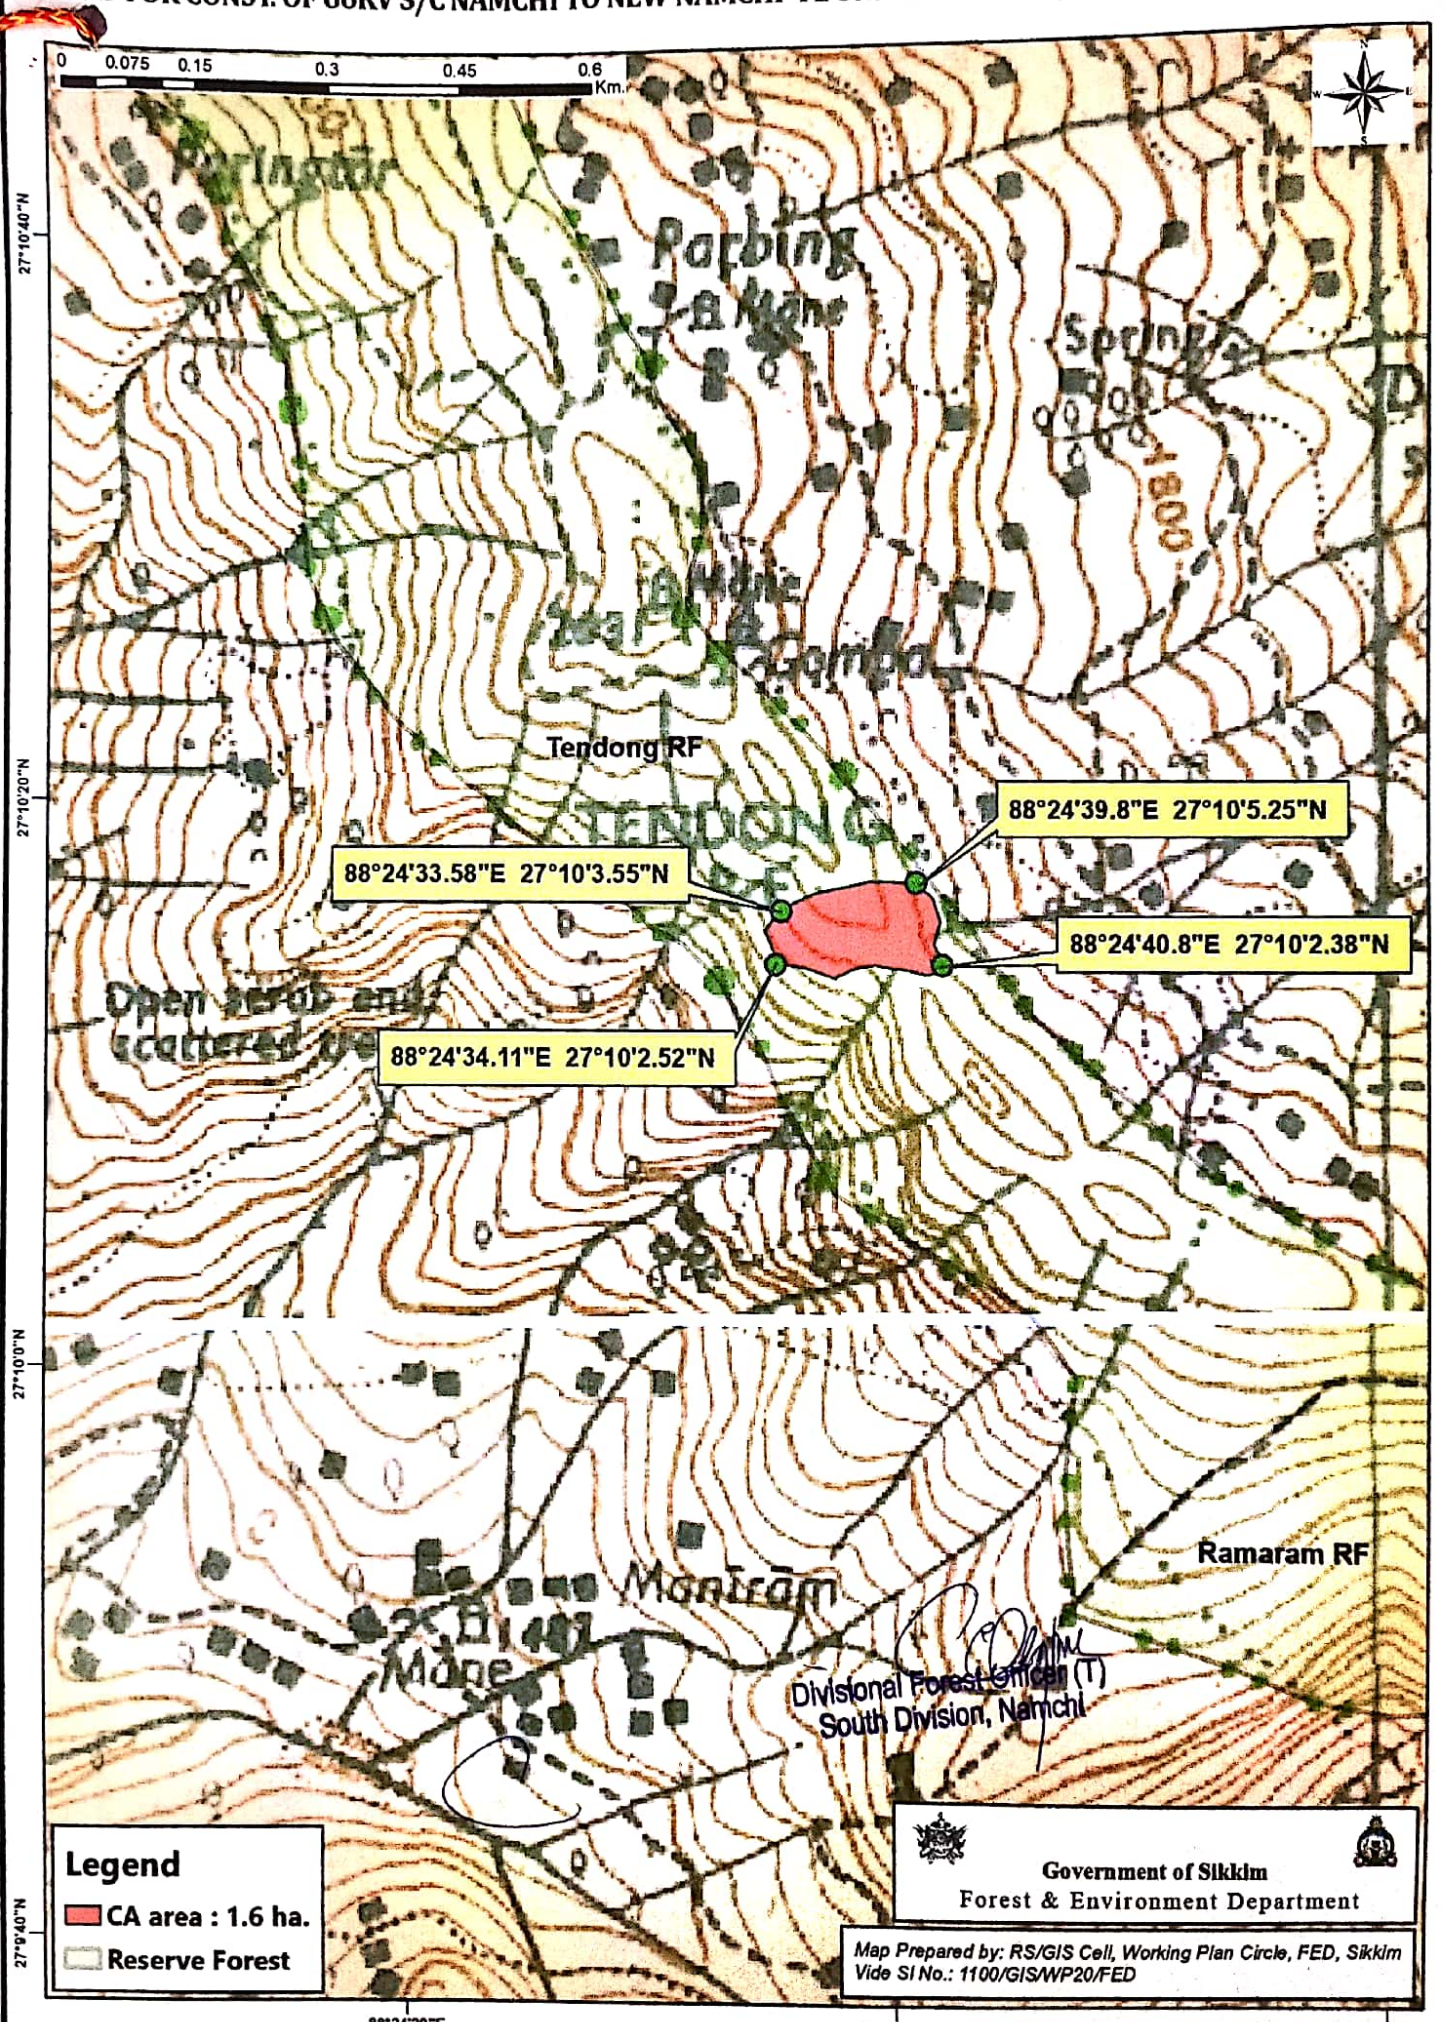

MAP SHOWING THE CA OF 1.6 HA. AT TENDONG RF AGAINST THE DIVERSION OF 0.7686 HA OF FOREST LAND FOR CONST. OF 66KV S/C NAMCHI TO NEW NAMCHI TL UNDER NAMCHI (T) RANGE, SOUTH DIVISION

Legend

- CA area : 1.6 ha.
- Reserve Forest